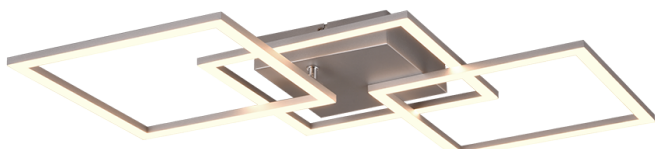

Ceiling lamp

TRAIL – R64493187

incl. 1x SMD, 31W · 1x 3550lm, 3000K

- Slewable
- Wall- & ceiling mounting
- IP20

Material construction

Metal · Titan

Product dimensions

Width: 52cm
Height: 7cm
Depth: 52cm
Weight: 0,855kg

Support & Download Links

[Manual](#)
[Drawing](#)
[Safety notes](#)
[Warranty Statement](#)

Technical data

Light source: SMD – LED (integrated)
Watt: 31W
Lumen: 1x 3550lm
Kelvin: 3000K
Color rendering (CRI): > 80 CRI
Lifetime: 20000H
Switching cycles: 15000x ON/OFF

operating voltage: 230V ~ 50Hz
Protection grade: 2
IP classification: IP20

Dealer information

EAN Code: 4017807577136
Customs number: 94051190900

Packaging dimensions & weight

Quantities: 1

Width: 41cm
Height: 41cm
Depth: 8cm
Weight: 1,200kg