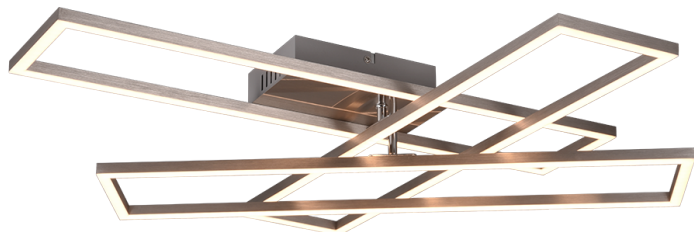

Ceiling lamp

CORSO – R64423107

incl. 1x SMD, 36W · 1x 4600lm, 2700 – 6000K

- Remote control
- Integrated dimmer
- Slewable
- Light color infinitely variable
- Dimmable via switch
- Not suitable for external dimmer
- Wall- & ceiling mounting
- IP20

Material construction

Metal · Nickel mat

Product dimensions

Width: 66cm
Height: 10cm
Depth: 60cm
Weight: 1,055kg

Technical data

Light source: SMD – LED (integrated)
Watt: 36W
Lumen: 1x 4600lm
Kelvin: 2700 – 6000K
Color rendering (CRI): > 80 CRI
Lifetime: 25000H
Switching cycles: 15000x ON/OFF