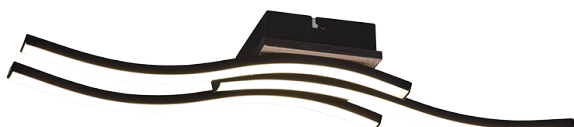

Ceiling lamp

ROUTE – R62473135

incl. 3x SMD LED, 5W · 3x 500lm, 3000K

- **Ceiling mounting**
- **IP20**
- **Not dimmable**

The ROUTE ceiling light convinces with its modern and elegantly curved design. Placed correctly, the luminaire becomes a real eye-catcher and stylishly enhances every living area. The three-lamp ROUTE ceiling lamp emits a soft, warm white light and is ideal for illuminating living rooms or bedrooms. The colour combination of matt black and wood look meets modern furnishing concepts and can be integrated effortlessly. In addition, the luminaire features modern LED technology, which is characterised by high light quality and energy efficiency. Compared to conventional halogen lamps, up to 80% of energy costs can be saved. In addition, LED light sources have a long service life, produce less heat and protect the environment.

Material construction

MDF · wood imitation
Plastic · White

Product dimensions

Width: 56cm
Height: 7cm
Depth: 12cm
Weight: 0,505kg

Technical data

Light source: SMD – LED (integrated)
Watt: 5W
Lumen: 3x 500lm
Kelvin: 3000K
Color rendering (CRI): > 80 CRI
Lifetime: 30000H
Switching cycles: 15000x ON/OFF