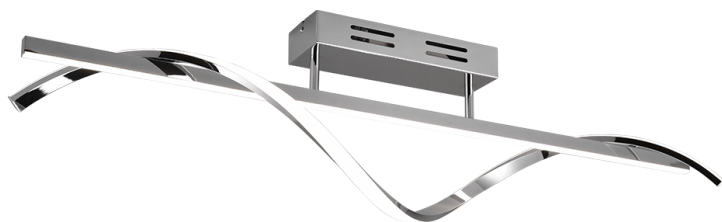

Ceiling lamp

ISABEL – R62201106

incl. 1x SMD, 26W · 1x 3000lm, 4000K

- Dimmable via switch
- Ceiling mounting
- IP20
- 4000K

Material construction

Metal - Chrome

Product dimensions

Width: 100cm
Height: 25cm
Depth: 18cm
Weight: 1,205kg

Technical data

Light source: SMD – LED (integrated)
Watt: 26W
Lumen: 1x 3000lm
Kelvin: 4000K
Color rendering (CRI): > 80 CRI
Lifetime: 30000H
Switching cycles: 15000x ON/OFF

Support & Download Links

[Manual](#)
[Drawing](#)
[Safety notes](#)
[Warranty Statement](#)

operating voltage: 230V ~ 50Hz
Protection grade: 1
IP classification: IP20

Dealer information

EAN Code: 4017807561371
Customs number: 94051190900

Packaging dimensions & weight

Quantities: 1
Width: 29cm
Height: 105cm
Depth: 21cm
Weight: 2,525kg