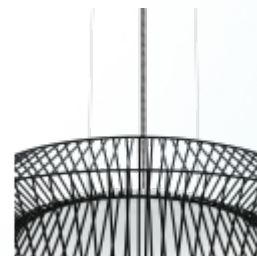

94202

PIASTRE

General Information

Article:	94202
Lighting Type:	pendant luminaire
Collection:	Trend
EAN Code:	9002759942021

Dimensions

Height:	1100 mm
Ø:	580 mm
Weight:	4.923 kg

Illuminant

Socket:	LED
Illuminant:	LED
Delivery:	incl.
Wattage:	18W
Luminous Flux:	1380 lm
Luminous Colour:	3000K warm white
Average Lifetime:	25,000 h
Energy Efficiency:	A

Material & Colour

Enclosure Material:	steel, plastic
Enclosure Colour:	black
Cable Colour:	ZZ

Technical Information

Protection Rating:	IP20
Protection Class:	1
Line Voltage:	220-240V,50/60Hz
Operation Voltage:	12V

LED

Technical changes reserved