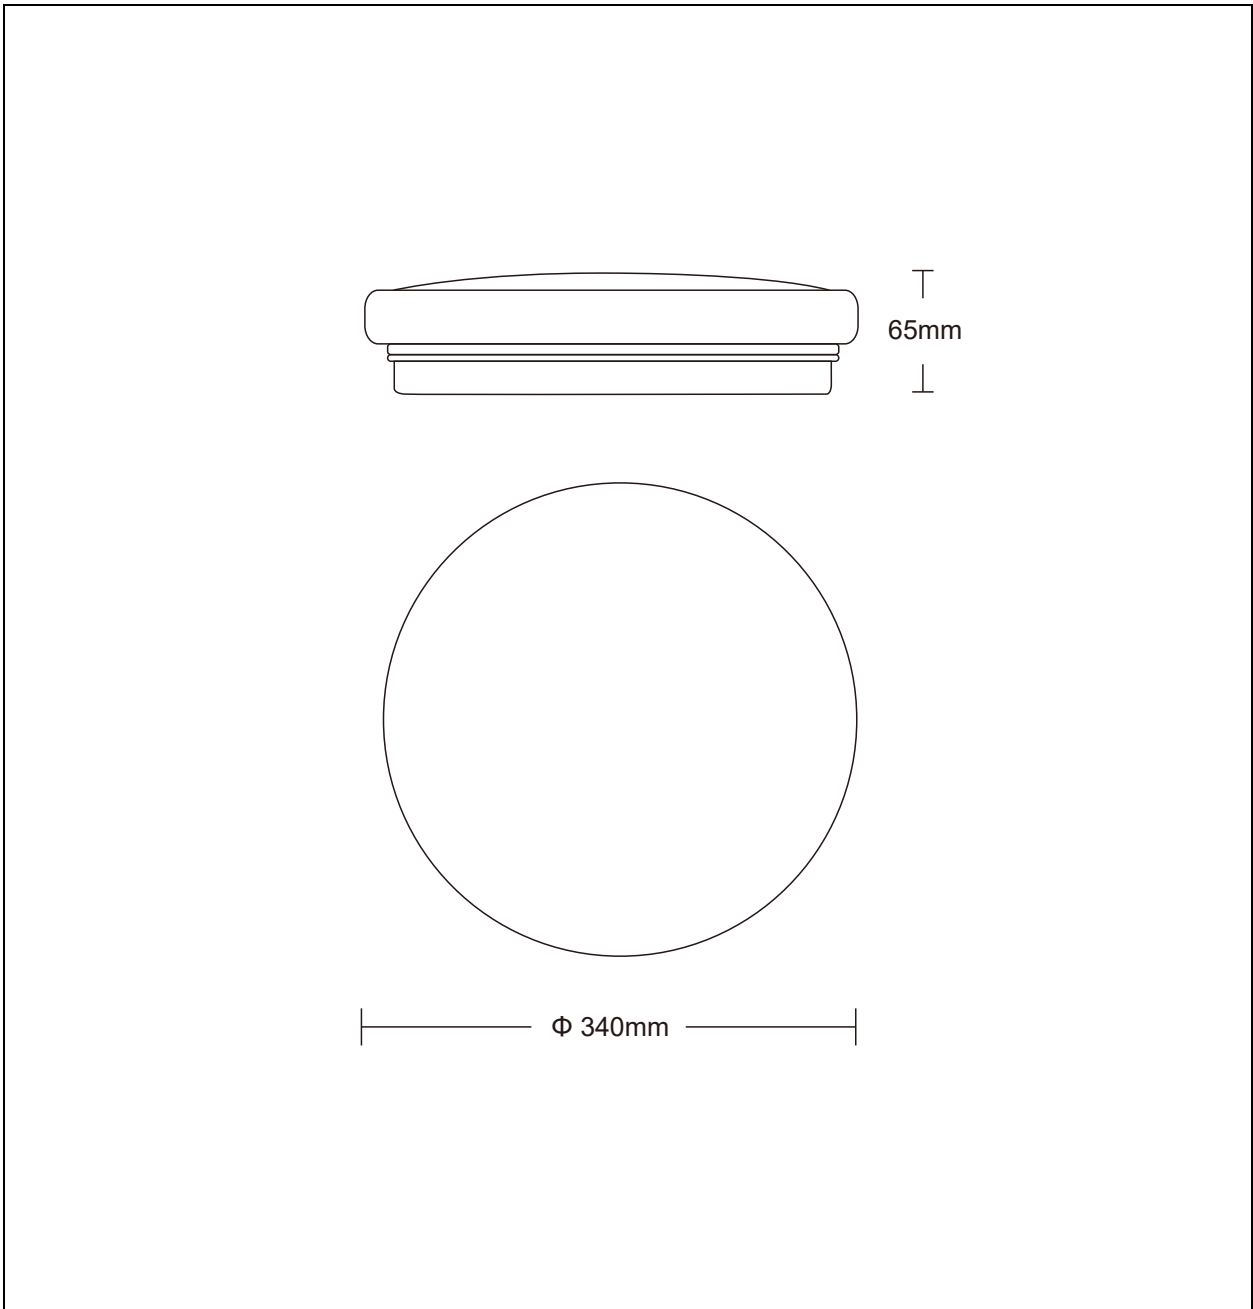

LUCIDE

Item number: 79199/26/61

Technical details

Materials used:	PMMA, Aluminum
Color:	White
Dimmable and how is fixture dimmable	No
Size:	Height: 6.5cm
	Length: 34cm
	Width: 34cm
	Net weight: 0.6kg
Power requirements:	220-240V~50Hz
Bulb type and maximum wattage:	SMD LED 26W in total
Number of bulbs:	24PCS SMD LED
IP degree:	IP20