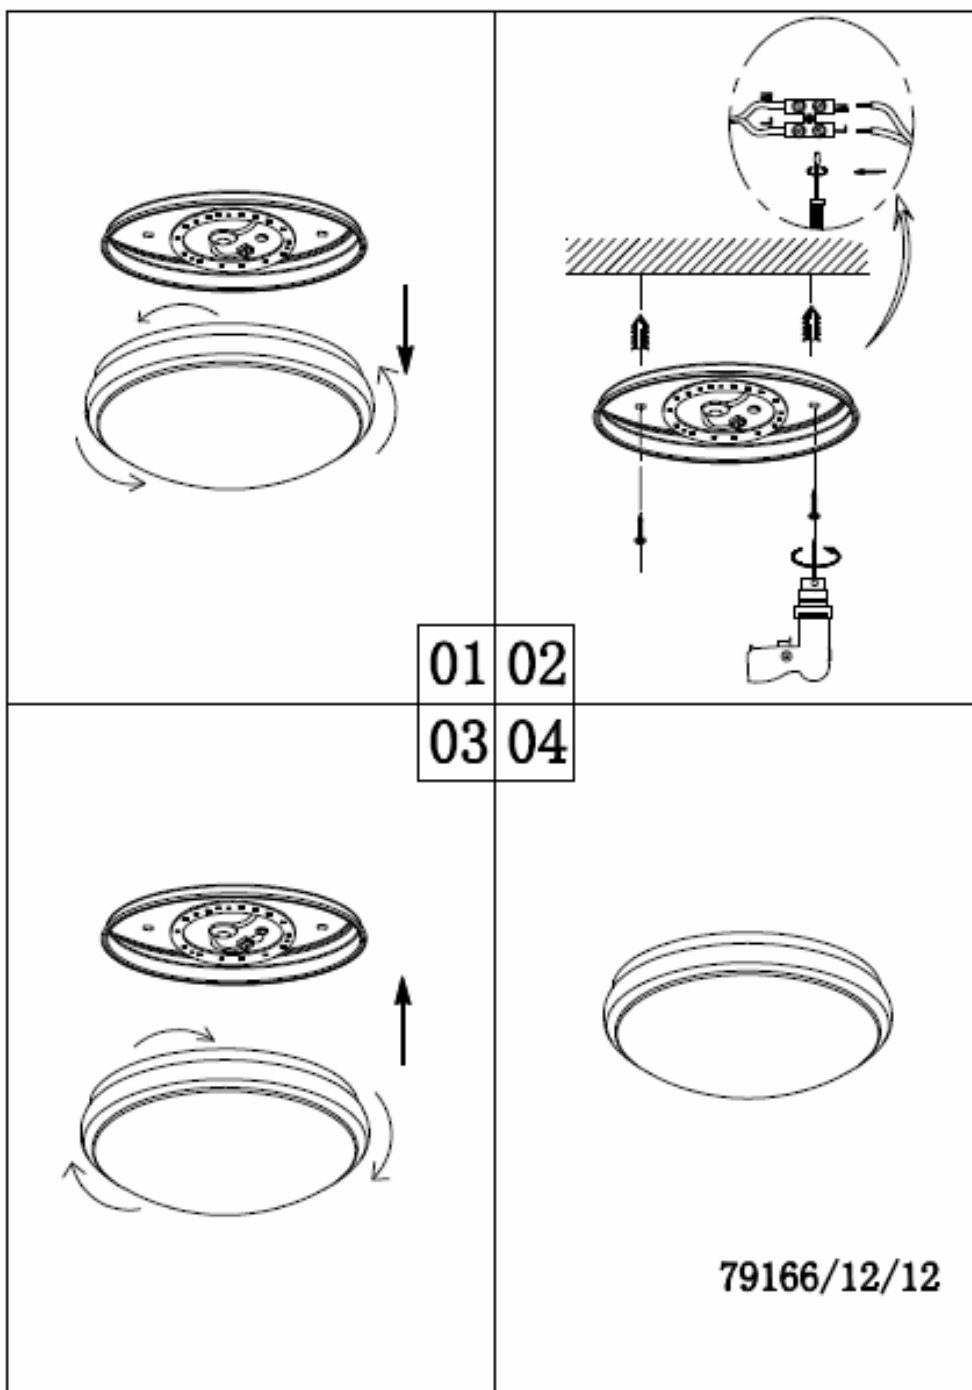

Line drawing of the item (with outline dimensions)

← ———— $\varnothing 29.5 \text{ CM}$ ———— →

← ———— 8.5 CM ———— →

Item number: 79166/12/12

Installation drawing (the same as it in its instruction manual)

Technical details

materials used:	Metal+Acrylic
color:	WHITE
dimmable and how is the fixture dimmable:	
size:	Height: 8.5CM
	Length:
	Width: Φ 29.5CM
	Net Weight: 0.54kg
power requirements:	220V-240V~50Hz
bulb type and maximum Wattage:	LED Max.12W
number of bulbs:	24*0.5W SMD
IP degree:	IP44