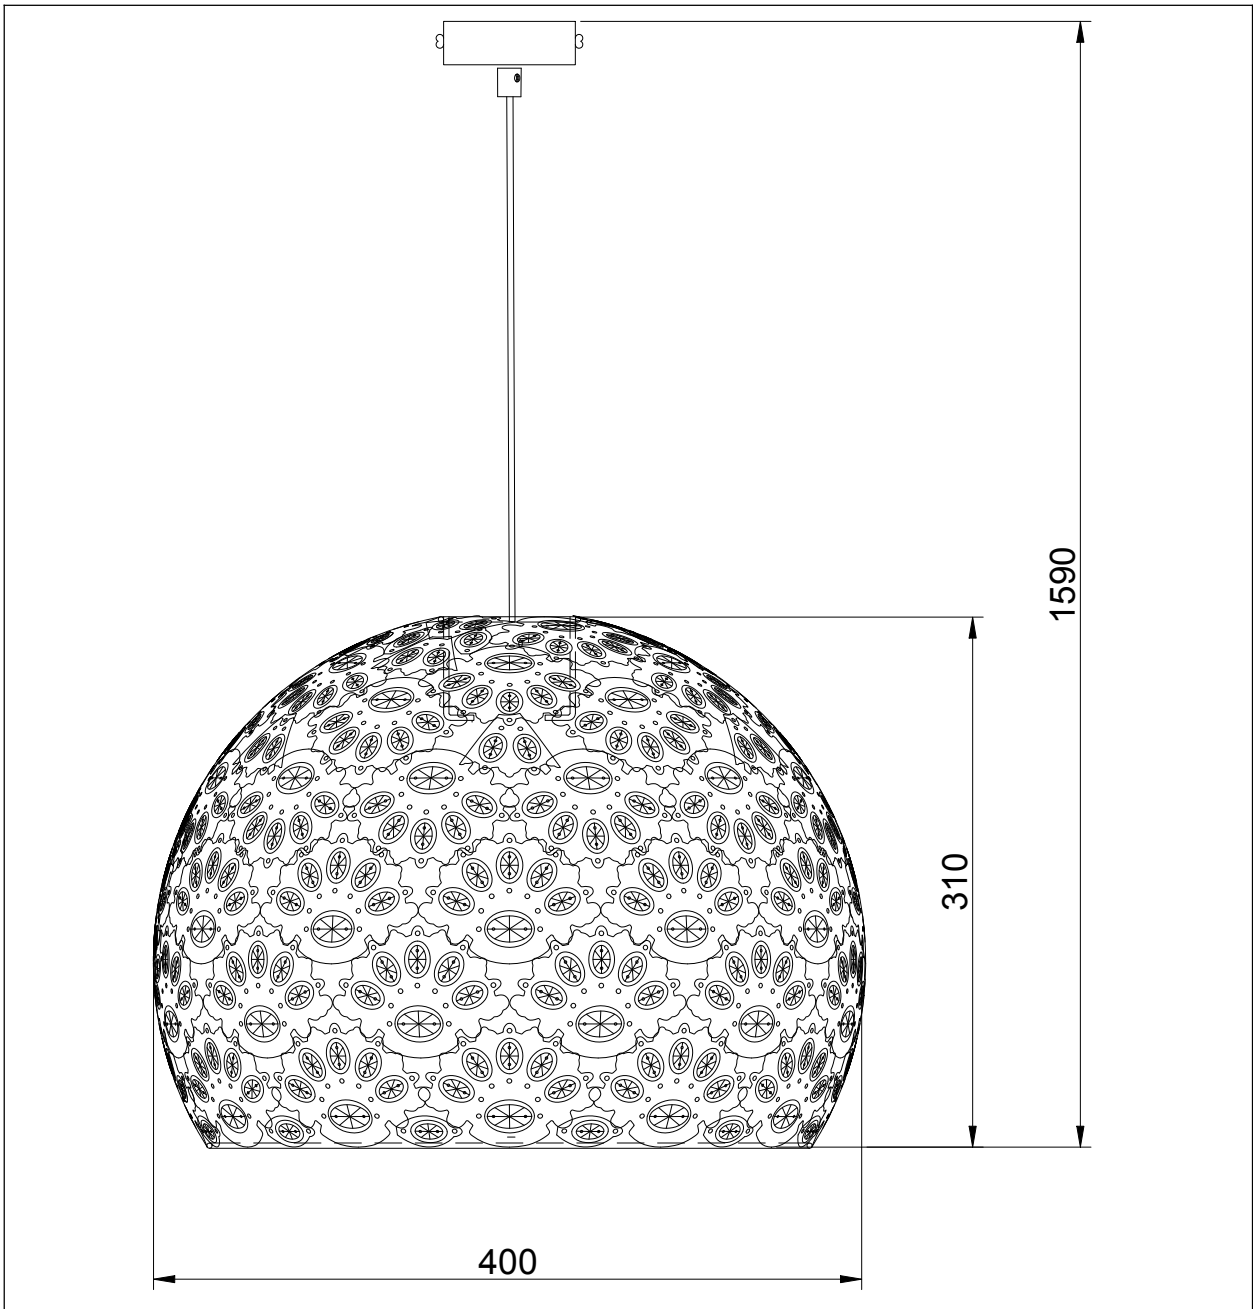

LUCIDE

Item number:78382/40/97

Technical details

Materials used:	Metal and acrylic
Color:	Rust brown
Dimmable and how is fixture dimmable	
Size:	Height: 159cm
	Length: 40cm
	Width: 40cm
	Net weight: 2.0kgs
Power requirements:	220-240V~50Hz
Bulb type and maximum wattage:	E27 MAX 60W
Number of bulbs:	1XE27
IP degree:	IP20