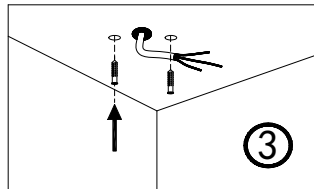

LUCIDE

Item number:78382/40/97

Technical details

Materials used:	Metal and acrylic
Color:	Rust brown
Dimmable and how is fixture dimmable	
Size:	Height: 159cm
	Length: 40cm
	Width: 40cm
	Net weight: 2.0kgs
Power requirements:	220-240V~50Hz
Bulb type and maximum wattage:	E27 MAX 60W
Number of bulbs:	1XE27
IP degree:	IP20