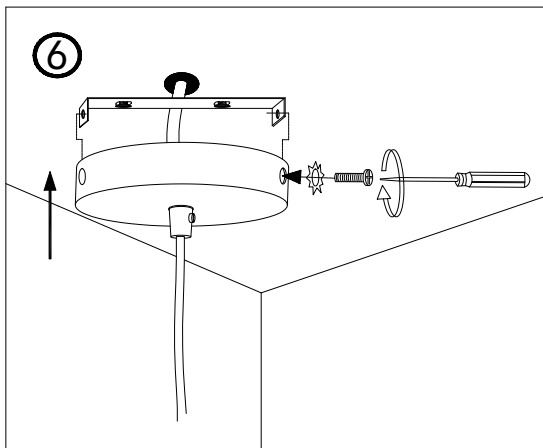

LUCIDE

Item number:78382/40/97

Technical details

Materials used:	Metal and acrylic
Color:	Rust brown
Dimmable and how is fixture dimmable	
Size:	Height: 159cm
	Length: 40cm
	Width: 40cm
	Net weight: 2.0kgs
Power requirements:	220-240V~50Hz
Bulb type and maximum wattage:	E27 MAX 60W
Number of bulbs:	1XE27
IP degree:	IP20