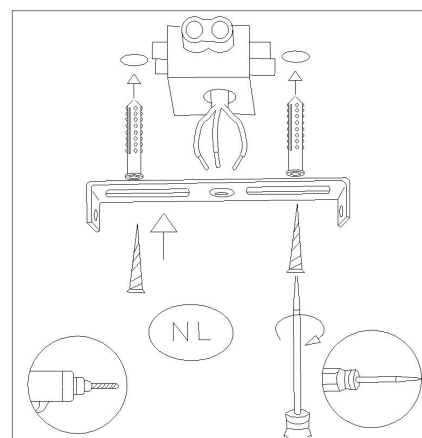

LUCIDE

Item number:78382/40/97

Technical details

Materials used:	Metal and acrylic
Color:	Rust brown
Dimmable and how is fixture dimmable	
Size:	Height: 159cm
	Length: 40cm
	Width: 40cm
	Net weight: 2.0kgs
Power requirements:	220-240V~50Hz
Bulb type and maximum wattage:	E27 MAX 60W
Number of bulbs:	1XE27
IP degree:	IP20