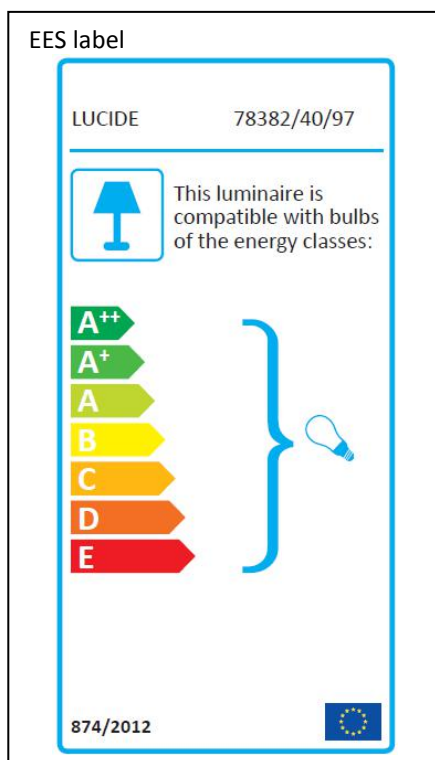

Von der Garantie ausgenommen: 1. Gebrochene Glasteile der Fassung werden nur innerhalb von 14 Tagen ab Kauf durch den Endkunden ersetzt. 2. Normaler Verschleiß, Verfärbungen aufgrund des normalen Gebrauchs. 3. Beschädigungen aufgrund externer Ursachen wie Feuer, Wasser, unsachgemäße Nutzung/ Installation oder Wartung des Produkts.

Kunden müssen das defekte Produkt/Teil und den Originalkaufbeleg einsenden, um Garantieansprüche geltend zu machen.

Deklaracja gwarancji:

LucideNV gwarantuje, że dostarczone produkty będą wolne od defektów materiałowych oraz produkcyjnych przez okres 2 lat od daty zakupu przez użytkownika końcowego, jeżeli urządzenie jest zainstalowane i prawidłowo utrzymywane zgodnie z instrukcją obsługi.

Wyłączenie z gwarancji: 1. Rozbite szkło zostanie wymienione tylko do 14 dni od momentu zakupu przez użytkownika końcowego. 2. Normalne zużycie, utrata koloru w wyniku normalnego użytkowania. 3. Uszkodzenie spowodowane czynnikami zewnętrznymi takimi, jak ogień, woda, nieprawidłowe używanie/ instalacja lub utrzymywanie produktu.

W celu uzyskania gwarancji klient musi zwrócić uszkodzony przedmiot oraz oryginalny dowód zakupu.

Other languages of the manual and further explanations can be found on our website.