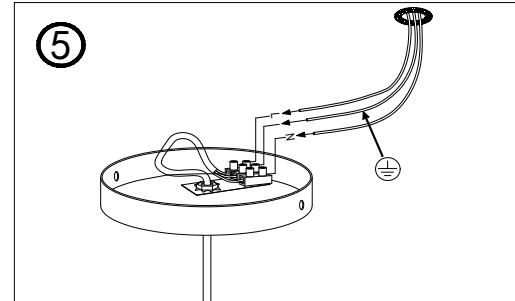

LUCIDE

Item number:78382/40/97

Technical details

Materials used:	Metal and acrylic
Color:	Rust brown
Dimmable and how is fixture dimmable	
Size:	Height: 159cm
	Length: 40cm
	Width: 40cm
	Net weight: 2.0kgs
Power requirements:	220-240V~50Hz
Bulb type and maximum wattage:	E27 MAX 60W
Number of bulbs:	1XE27
IP degree:	IP20