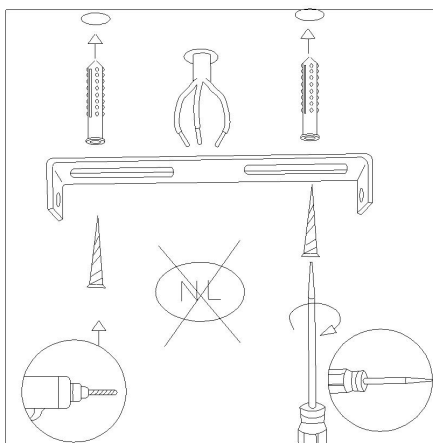

LUCIDE

Item number:78382/40/97

Technical details

Materials used:	Metal and acrylic
Color:	Rust brown
Dimmable and how is fixture dimmable	
Size:	Height: 159cm
	Length: 40cm
	Width: 40cm
	Net weight: 2.0kgs
Power requirements:	220-240V~50Hz
Bulb type and maximum wattage:	E27 MAX 60W
Number of bulbs:	1XE27
IP degree:	IP20