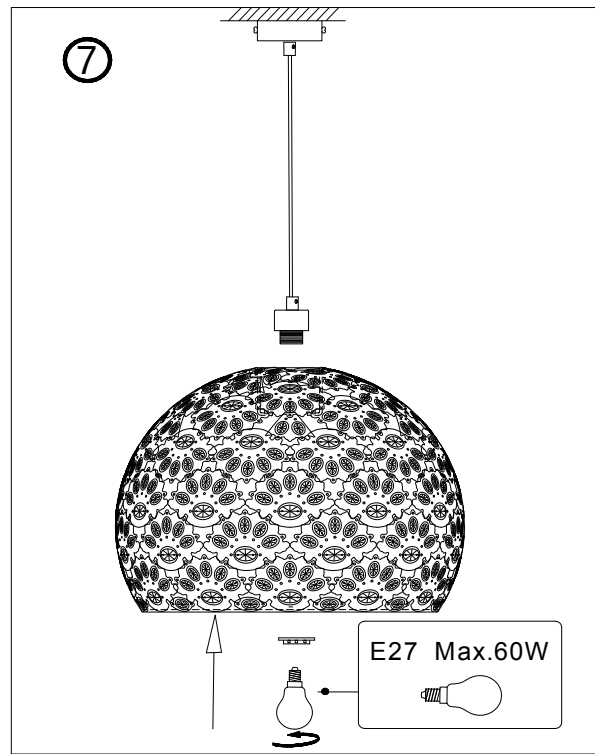

LUCIDE

Item number:78382/40/97

Technical details

Materials used:	Metal and acrylic
Color:	Rust brown
Dimmable and how is fixture dimmable	
Size:	Height: 159cm
	Length: 40cm
	Width: 40cm
	Net weight: 2.0kgs
Power requirements:	220-240V~50Hz
Bulb type and maximum wattage:	E27 MAX 60W
Number of bulbs:	1XE27
IP degree:	IP20