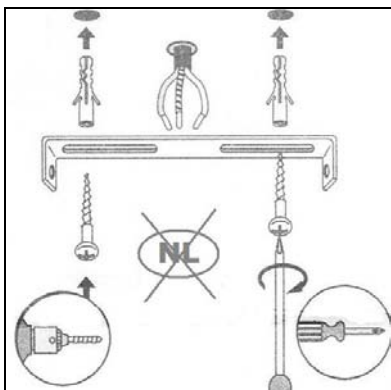

LUCIDE

Item number: 77270/01/30, 77270/01/31

Technical details

Materials used:	Iron+glass
Color:	Matt black / Matt white
Dimmable and how is fixture dimmable	
Size:	Height: 26.50 CM
	Length: 14 CM
	Width: 11 CM
	Net weight: 0.60 KGS
Power requirements:	220-240V~50Hz
Bulb type and maximum wattage:	G9 LED Max. 4W
Number of bulbs:	1 x G9 LED
IP degree:	IP 20