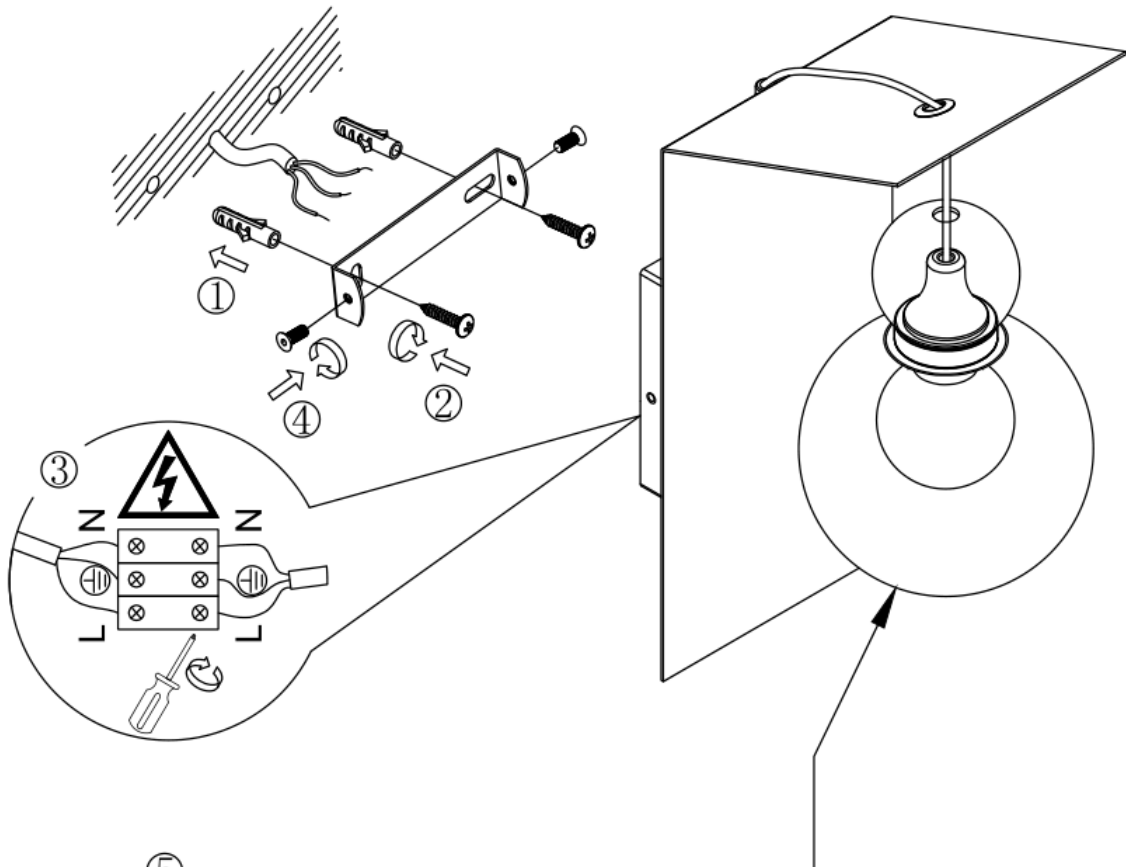

LUCIDE

Item number: 77270/01/30, 77270/01/31

Technical details

Materials used:	Iron+glass
Color:	Matt black / Matt white
Dimmable and how is fixture dimmable	
Size:	Height: 26.50 CM
	Length: 14 CM
	Width: 11 CM
	Net weight: 0.60 KGS
Power requirements:	220-240V~50Hz
Bulb type and maximum wattage:	G9 LED Max. 4W
Number of bulbs:	1 x G9 LED
IP degree:	IP 20