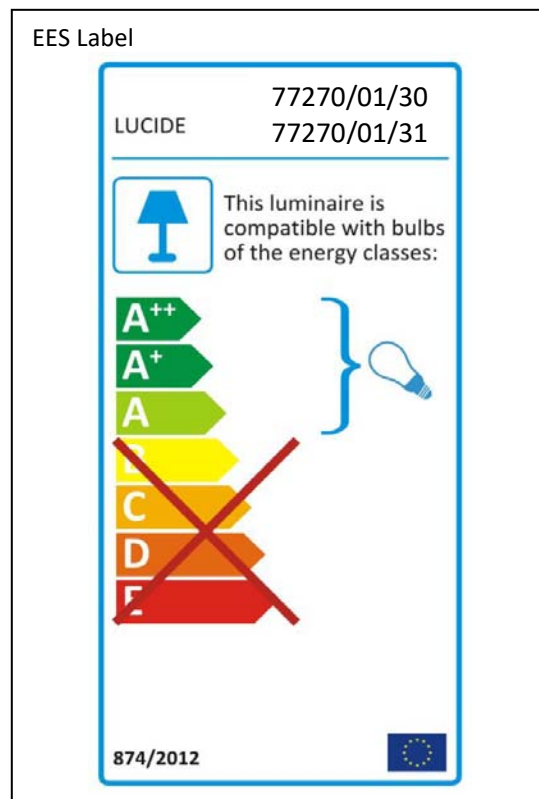

Von der Garantie ausgenommen: 1. Gebrochene Glasteile der Fassung werden nur innerhalb von 14 Tagen ab Kauf durch den Endkunden ersetzt. 2. Normaler Verschleiß, Verfärbungen aufgrund des normalen Gebrauchs. 3. Beschädigungen aufgrund externer Ursachen wie Feuer, Wasser, unsachgemäße Nutzung/ Installation oder Wartung des Produkts.

Kunden müssen das defekte Produkt/Teil und den Originalkaufbeleg einsenden, um Garantieansprüche geltend zu machen.

Deklaracja gwarancji:

LucideNV gwarantuje, że dostarczone produkty będą wolne od defektów materiałowych oraz produkcyjnych przez okres 2 lat od daty zakupu przez użytkownika końcowego, jeżeli urządzenie jest zainstalowane i prawidłowo utrzymywane zgodnie z instrukcją obsługi.

Wyłączenie z gwarancji: 1. Rozbite szkło zostanie wymienione tylko do 14 dni od momentu zakupu przez użytkownika końcowego. 2. Normalne zużycie, utrata koloru w wyniku normalnego użytkowania. 3. Uszkodzenie spowodowane czynnikami zewnętrznymi takimi, jak ogień, woda, nieprawidłowe używanie/ instalacja lub utrzymywanie produktu.

W celu uzyskania gwarancji klient musi zwrócić uszkodzony przedmiot oraz oryginalny dowód zakupu.

Other languages of the manual and further explanations can be found on our website.