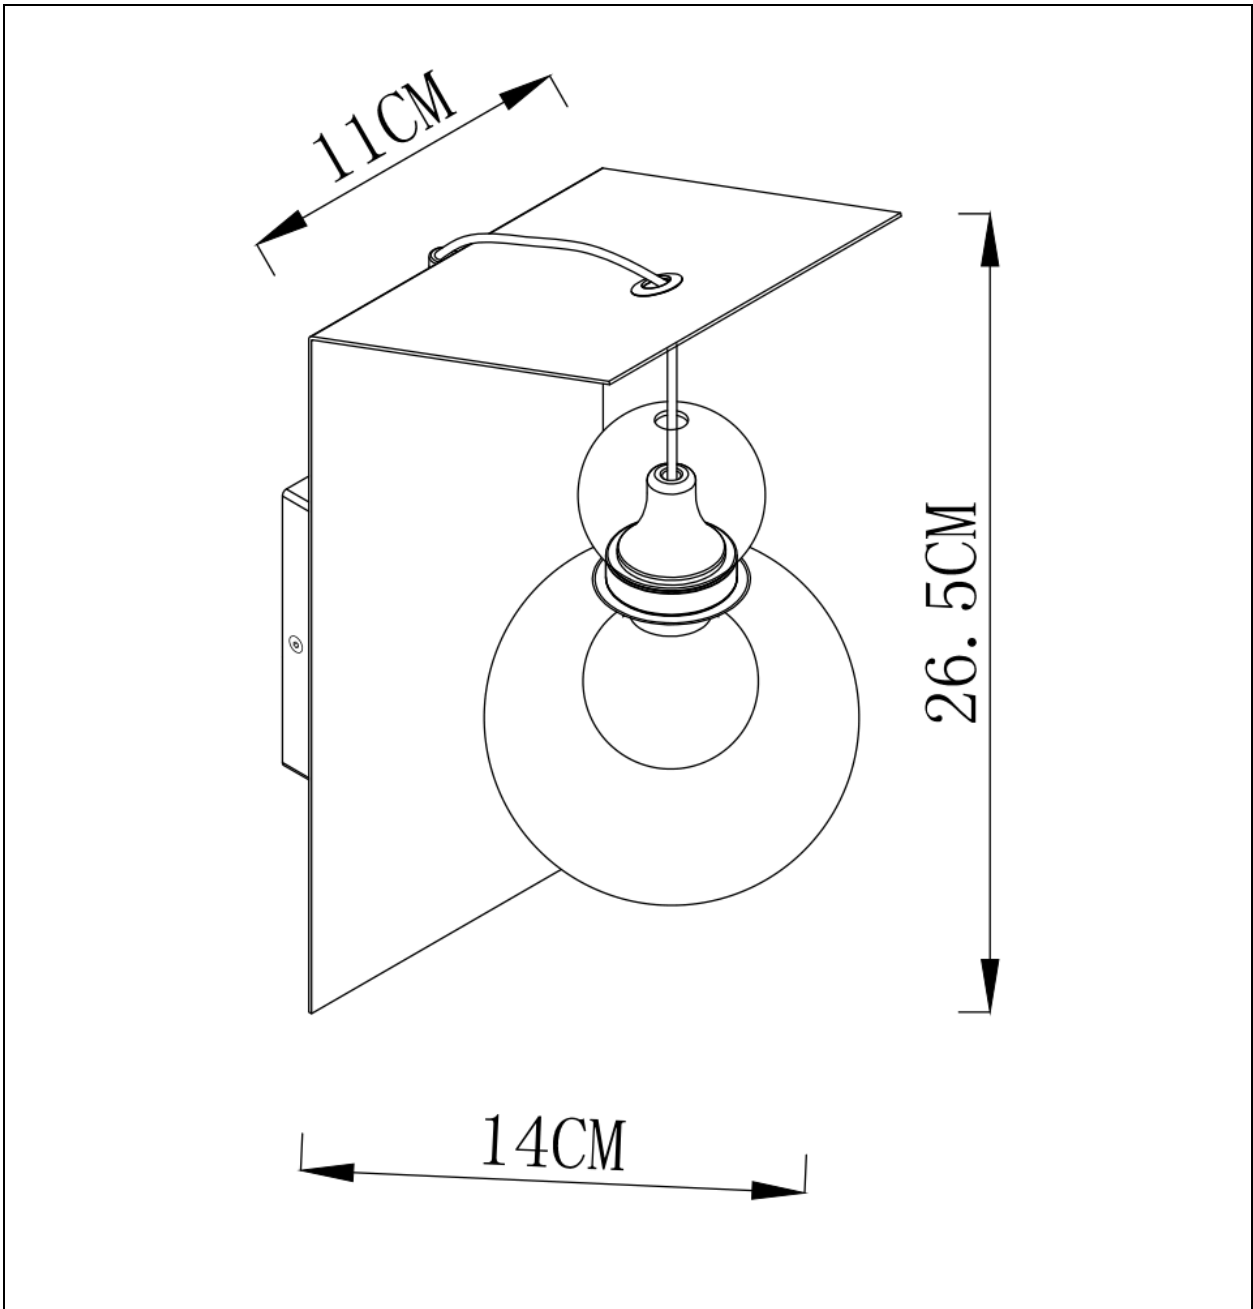

LUCIDE

Item number: 77270/01/30, 77270/01/31

Technical details

Materials used:	Iron+glass
Color:	Matt black / Matt white
Dimmable and how is fixture dimmable	
Size:	Height: 26.50 CM
	Length: 14 CM
	Width: 11 CM
	Net weight: 0.60 KGS
Power requirements:	220-240V~50Hz
Bulb type and maximum wattage:	G9 LED Max. 4W
Number of bulbs:	1 x G9 LED
IP degree:	IP 20