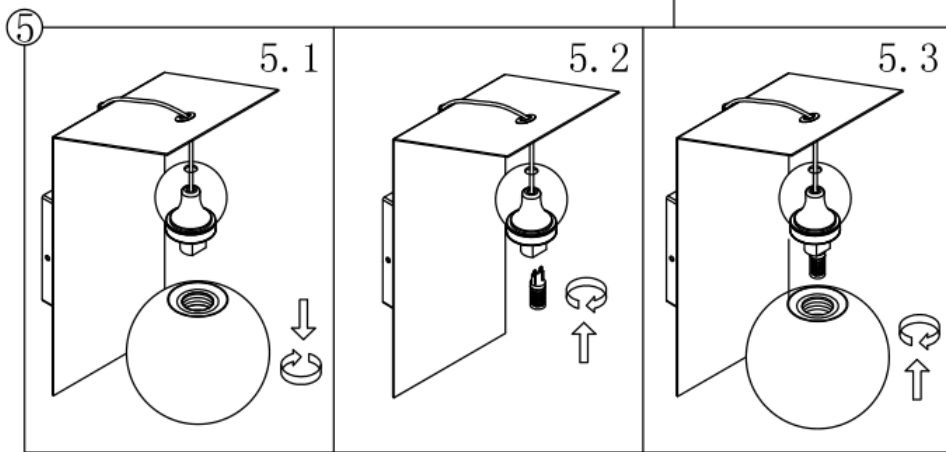

LUCIDE

Item number: 77270/01/30, 77270/01/31

Technical details

Materials used:	Iron+glass
Color:	Matt black / Matt white
Dimmable and how is fixture dimmable	
Size:	Height: 26.50 CM
	Length: 14 CM
	Width: 11 CM
	Net weight: 0.60 KGS
Power requirements:	220-240V~50Hz
Bulb type and maximum wattage:	G9 LED Max. 4W
Number of bulbs:	1 x G9 LED
IP degree:	IP 20