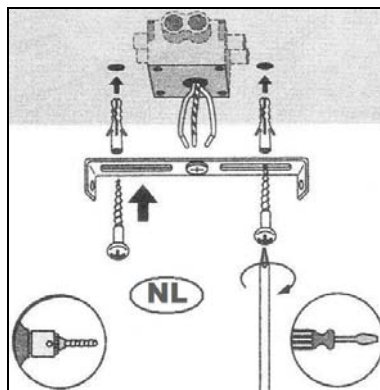

LUCIDE

Item number: 77270/01/30, 77270/01/31

Technical details

Materials used:	Iron+glass
Color:	Matt black / Matt white
Dimmable and how is fixture dimmable	
Size:	Height: 26.50 CM
	Length: 14 CM
	Width: 11 CM
	Net weight: 0.60 KGS
Power requirements:	220-240V~50Hz
Bulb type and maximum wattage:	G9 LED Max. 4W
Number of bulbs:	1 x G9 LED
IP degree:	IP 20