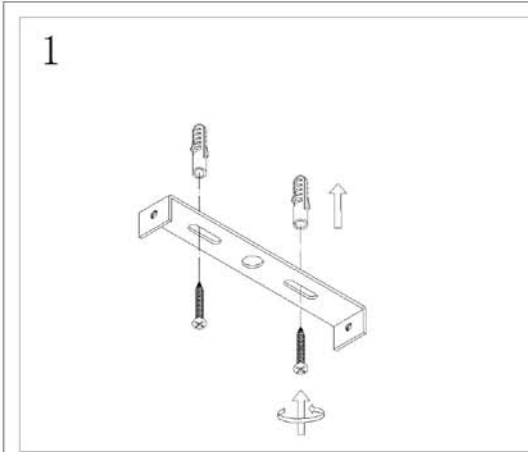

LUCIDE

Item number: 74402/20/65

Technical details

Materials used:	Aluminum+Glass
Color:	Black
Dimmable and how is fixture dimmable	Yes
Size:	Height: 1500mm
	Length:
	Width: $\Phi 200$ mm
	Net weight: kg
Power requirements:	220-240V~50Hz
Bulb type and maximum wattage:	GU10 LED Max.5W
Number of bulbs:	1pc
IP degree:	IP20