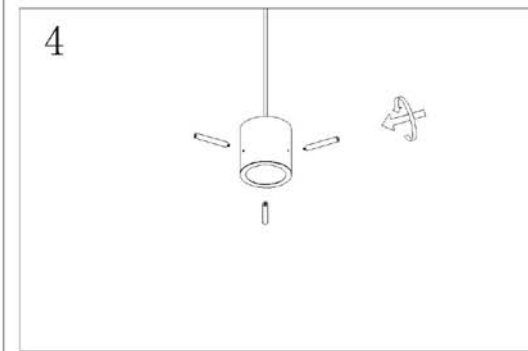

LUCIDE

Item number: 74402/20/65

Technical details

Materials used:	Aluminum+Glass
Color:	Black
Dimmable and how is fixture dimmable	Yes
Size:	Height: 1500mm
	Length:
	Width: $\Phi 200$ mm
	Net weight: kg
Power requirements:	220-240V~50Hz
Bulb type and maximum wattage:	GU10 LED Max.5W
Number of bulbs:	1pc
IP degree:	IP20