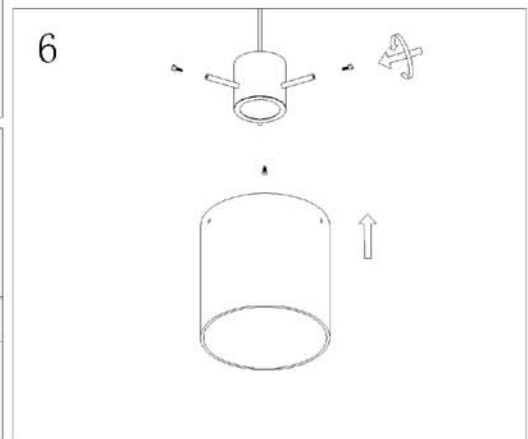

LUCIDE

Item number: 74402/20/65

Technical details

Materials used:	Aluminum+Glass
Color:	Black
Dimmable and how is fixture dimmable	Yes
Size:	Height: 1500mm
	Length:
	Width: $\Phi 200$ mm
	Net weight: kg
Power requirements:	220-240V~50Hz
Bulb type and maximum wattage:	GU10 LED Max.5W
Number of bulbs:	1pc
IP degree:	IP20