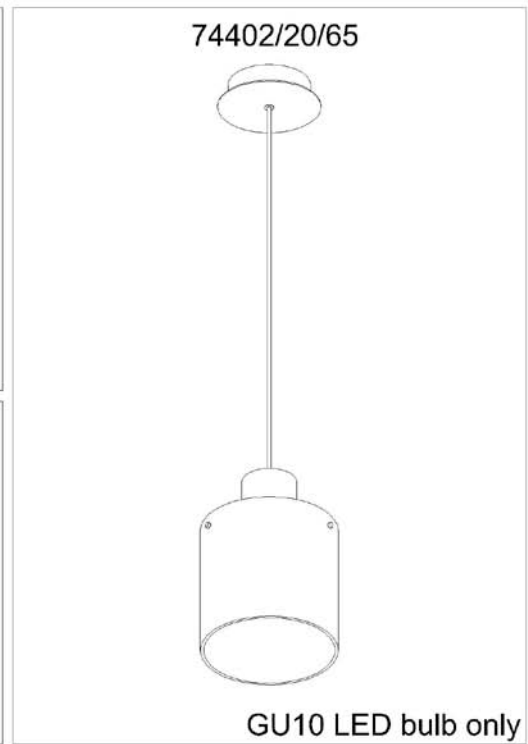

LUCIDE

Item number: 74402/20/65

Technical details

Materials used:	Aluminum+Glass
Color:	Black
Dimmable and how is fixture dimmable	Yes
Size:	Height: 1500mm
	Length:
	Width: $\Phi 200$ mm
	Net weight: kg
Power requirements:	220-240V~50Hz
Bulb type and maximum wattage:	GU10 LED Max.5W
Number of bulbs:	1pc
IP degree:	IP20