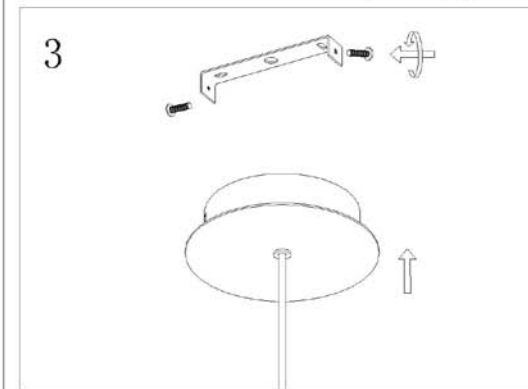

LUCIDE

Item number: 74402/20/65

Technical details

Materials used:	Aluminum+Glass
Color:	Black
Dimmable and how is fixture dimmable	Yes
Size:	Height: 1500mm
	Length:
	Width: $\Phi 200$ mm
	Net weight: kg
Power requirements:	220-240V~50Hz
Bulb type and maximum wattage:	GU10 LED Max.5W
Number of bulbs:	1pc
IP degree:	IP20