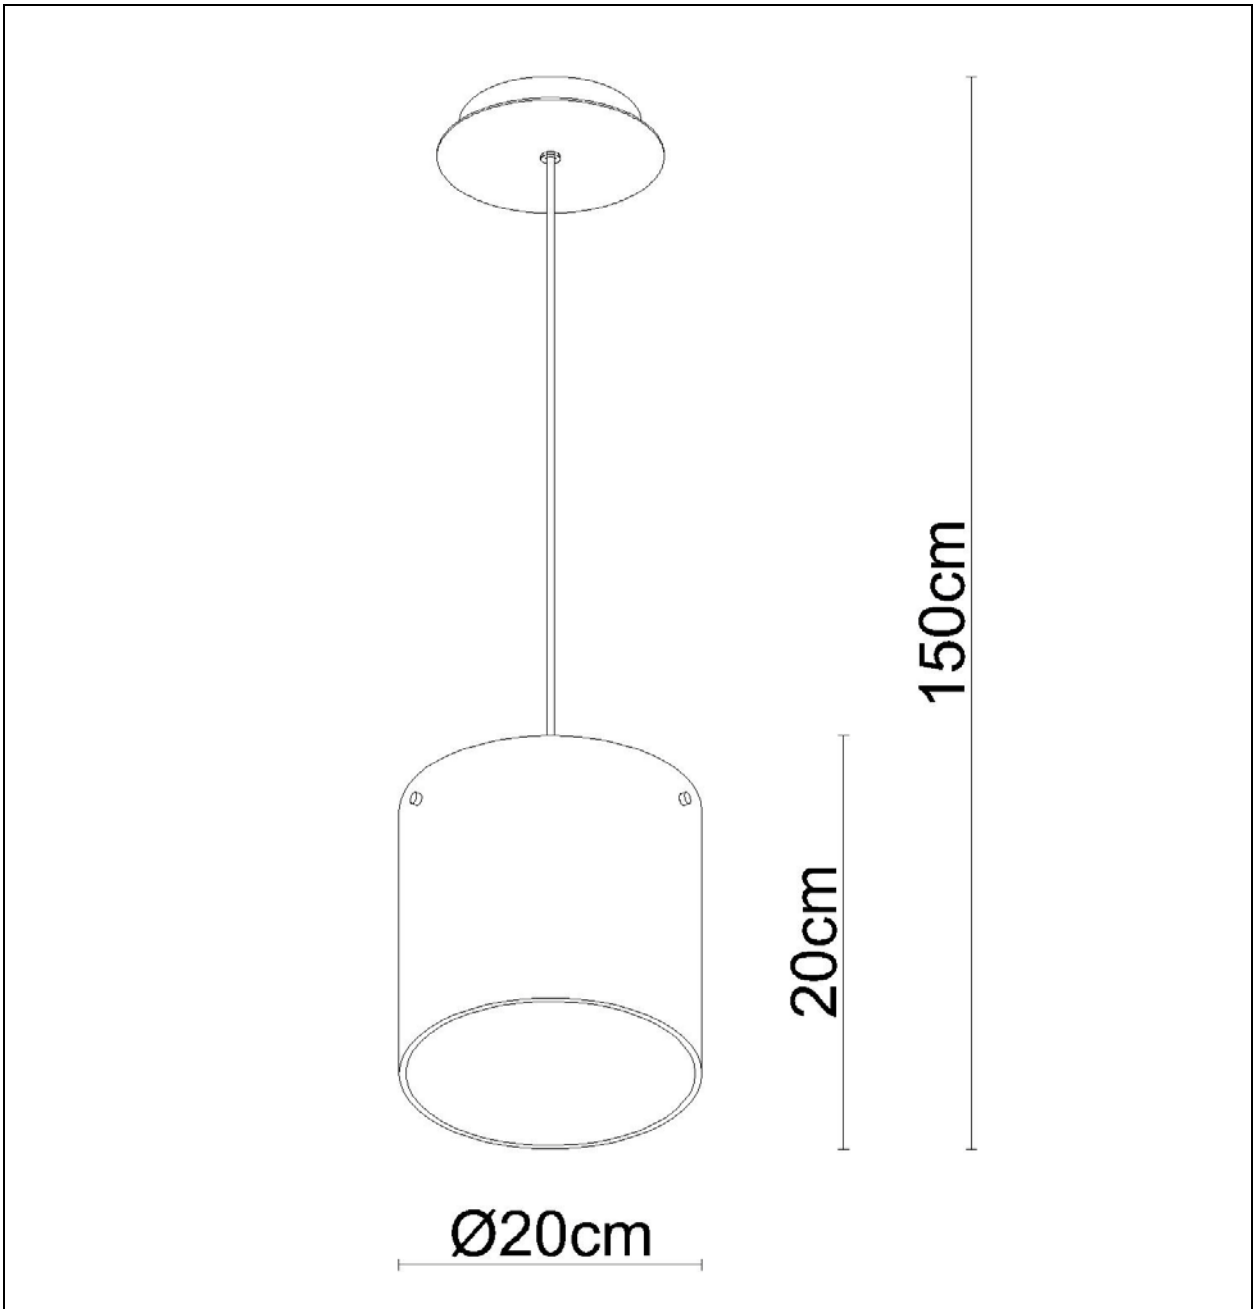

LUCIDE

Item number: 74402/20/65

Technical details

Materials used:	Aluminum+Glass
Color:	Black
Dimmable and how is fixture dimmable	Yes
Size:	Height: 1500mm
	Length:
	Width: $\Phi 200$ mm
	Net weight: kg
Power requirements:	220-240V~50Hz
Bulb type and maximum wattage:	GU10 LED Max.5W
Number of bulbs:	1pc
IP degree:	IP20