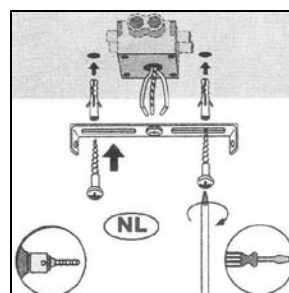

LUCIDE

Item number: 74402/20/65

Technical details

Materials used:	Aluminum+Glass
Color:	Black
Dimmable and how is fixture dimmable	Yes
Size:	Height: 1500mm
	Length:
	Width: $\Phi 200$ mm
	Net weight: kg
Power requirements:	220-240V~50Hz
Bulb type and maximum wattage:	GU10 LED Max.5W
Number of bulbs:	1pc
IP degree:	IP20