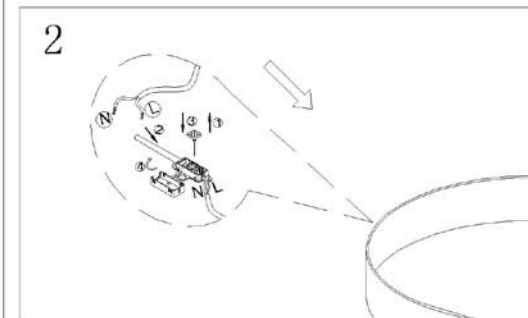

LUCIDE

Item number: 74402/20/65

Technical details

Materials used:	Aluminum+Glass
Color:	Black
Dimmable and how is fixture dimmable	Yes
Size:	Height: 1500mm
	Length:
	Width: $\Phi 200$ mm
	Net weight: kg
Power requirements:	220-240V~50Hz
Bulb type and maximum wattage:	GU10 LED Max.5W
Number of bulbs:	1pc
IP degree:	IP20