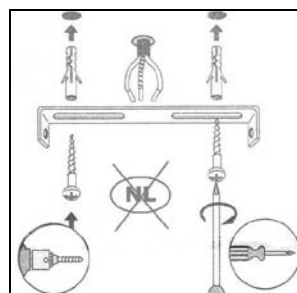

LUCIDE

Item number: 74402/20/65

Technical details

Materials used:	Aluminum+Glass
Color:	Black
Dimmable and how is fixture dimmable	Yes
Size:	Height: 1500mm
	Length:
	Width: $\Phi 200$ mm
	Net weight: kg
Power requirements:	220-240V~50Hz
Bulb type and maximum wattage:	GU10 LED Max.5W
Number of bulbs:	1pc
IP degree:	IP20