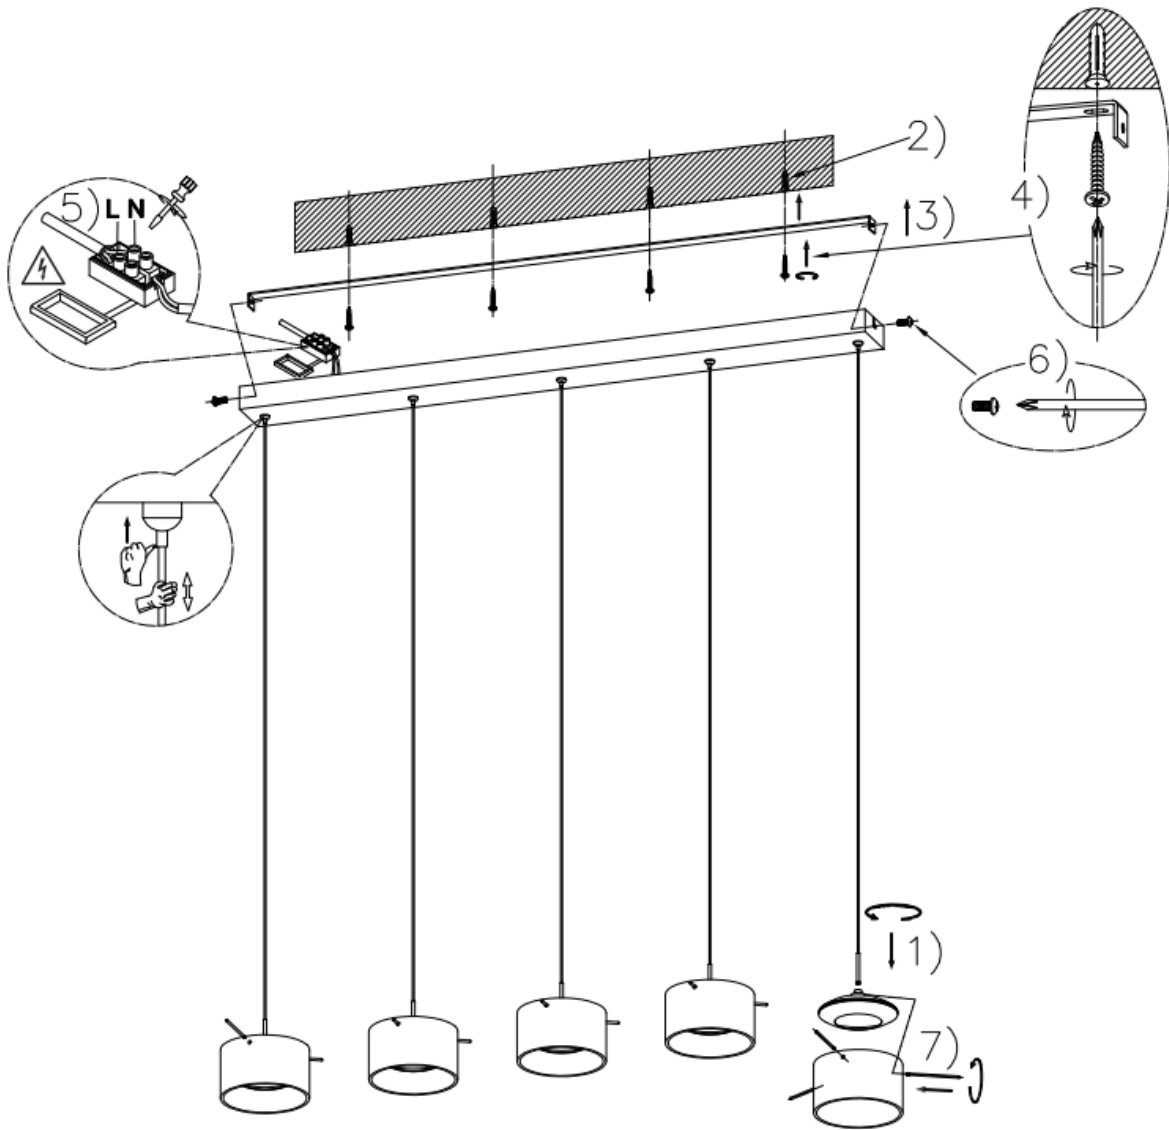

## Technical details

Materials used:	Metal + glass
Color:	Matt nickel + clear
Dimmable and how is fixture dimmable	Dimmable
Size:	Height: 150cm
	Length: 105cm
	Width: 13cm
	Net weight: 3.2 kg
Power requirements:	220-240V ~50Hz
Bulb type and maximum wattage:	LED COB , 25W in total
Number of bulbs:	5 PCS (5W each)
IP degree:	IP20