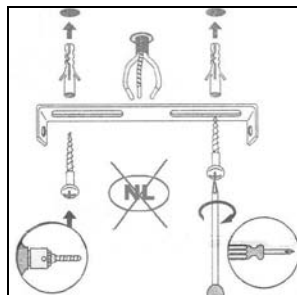

## Technical details

Materials used:	Metal + glass
Color:	Matt nickel + clear
Dimmable and how is fixture dimmable	Dimmable
Size:	Height: 150cm
	Length: 105cm
	Width: 13cm
	Net weight: 3.2 kg
Power requirements:	220-240V ~50Hz
Bulb type and maximum wattage:	LED COB , 25W in total
Number of bulbs:	5 PCS (5W each)
IP degree:	IP20