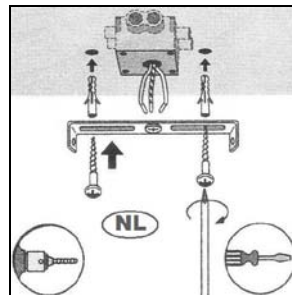

## Technical details

Materials used:	Metal + glass
Color:	Matt nickel + clear
Dimmable and how is fixture dimmable	Dimmable
Size:	Height: 150cm
	Length: 105cm
	Width: 13cm
	Net weight: 3.2 kg
Power requirements:	220-240V ~50Hz
Bulb type and maximum wattage:	LED COB , 25W in total
Number of bulbs:	5 PCS (5W each)
IP degree:	IP20