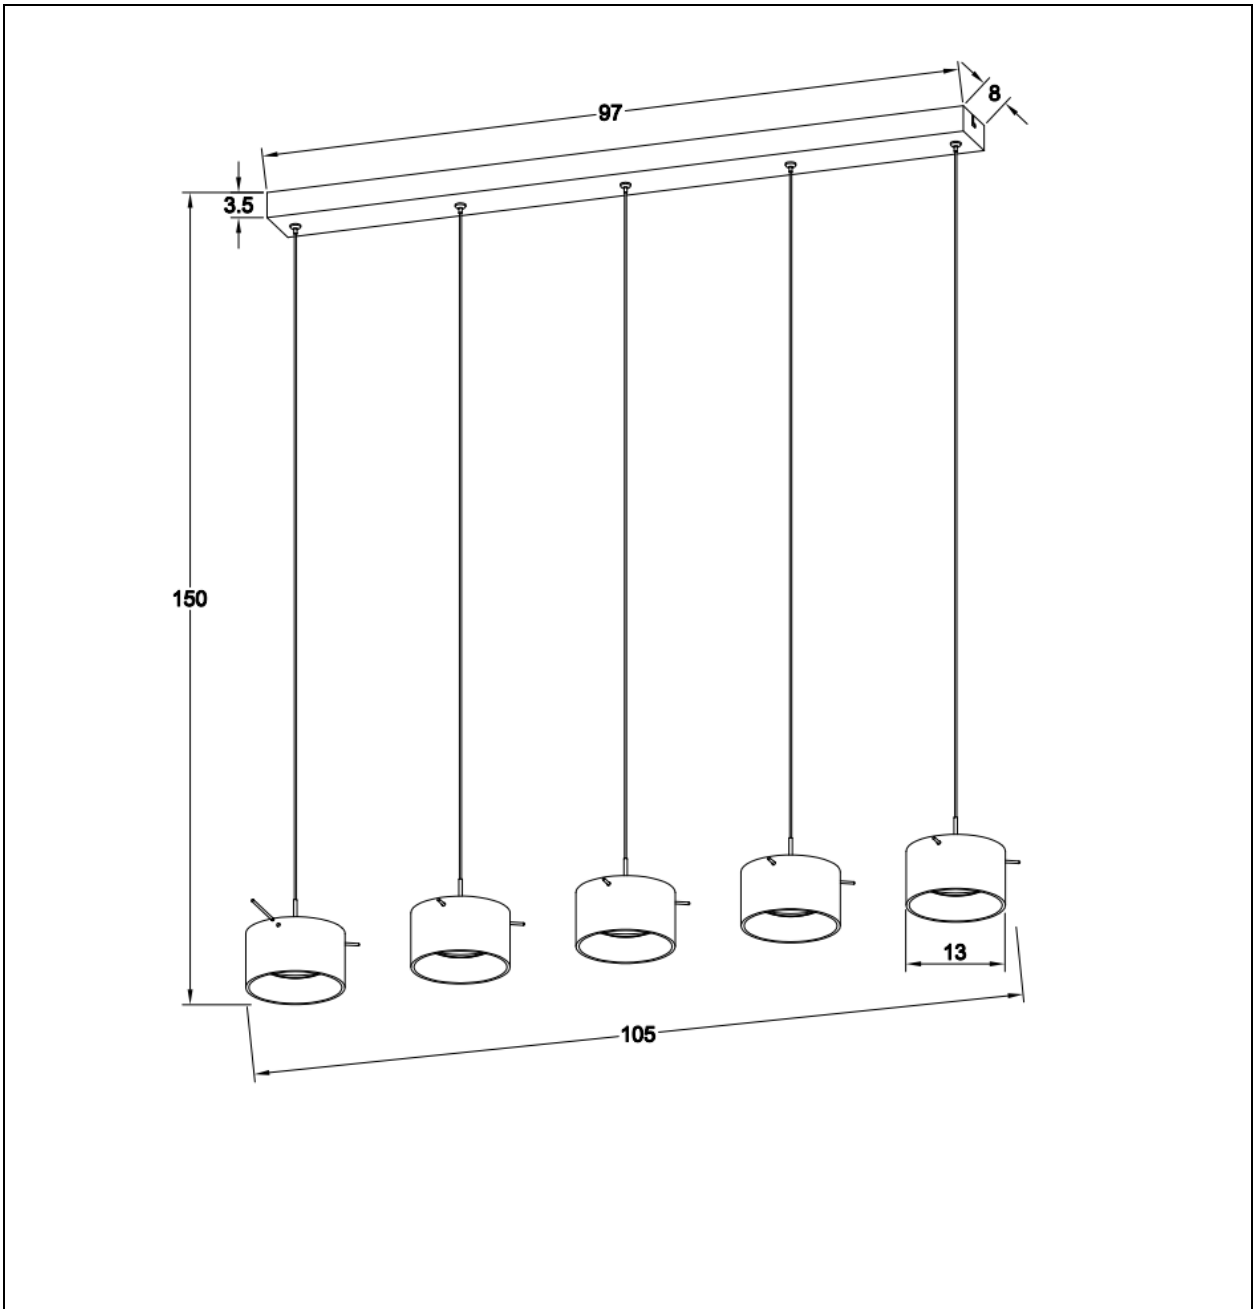

# LUCIDE

Item number: 48452/25/72

## Technical details

Materials used:	Metal + glass
Color:	Matt nickel + clear
Dimmable and how is fixture dimmable	Dimmable
Size:	Height: 150cm
	Length: 105cm
	Width: 13cm
	Net weight: 3.2 kg
Power requirements:	220-240V ~50Hz
Bulb type and maximum wattage:	LED COB , 25W in total
Number of bulbs:	5 PCS (5W each)
IP degree:	IP20