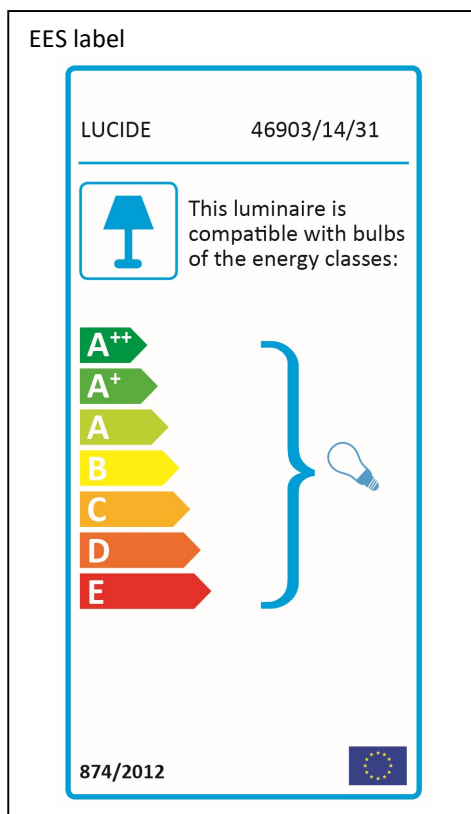

Von der Garantie ausgenommen: 1. Gebrochene Glasteile der Fassung werden nur innerhalb von 14 Tagen ab Kauf durch den Endkunden ersetzt. 2. Normaler Verschleiß, Verfärbungen aufgrund des normalen Gebrauchs. 3. Beschädigungen aufgrund externer Ursachen wie Feuer, Wasser, unsachgemäße Nutzung/ Installation oder Wartung des Produkts.

Kunden müssen das defekte Produkt/Teil und den Originalkaufbeleg einsenden, um Garantieansprüche geltend zu machen.

Deklaracja gwarancji:

LucideNV gwarantuje, że dostarczone produkty będą wolne od defektów materiałowych oraz produkcyjnych przez okres 2 lat od daty zakupu przez użytkownika końcowego, jeżeli urządzenie jest zainstalowane i prawidłowo utrzymywane zgodnie z instrukcją obsługi.

Wyłączenie z gwarancji: 1. Rozbite szkło zostanie wymienione tylko do 14 dni od momentu zakupu przez użytkownika końcowego. 2. Normalne zużycie, utrata koloru w wyniku normalnego użytkowania. 3. Uszkodzenie spowodowane czynnikami zewnętrznymi takimi, jak ogień, woda, nieprawidłowe używanie/ instalacja lub utrzymywanie produktu.

W celu uzyskania gwarancji klient musi zwrócić uszkodzony przedmiot oraz oryginalny dowód zakupu.

Other languages of the manual and further explanations can be found on our website.