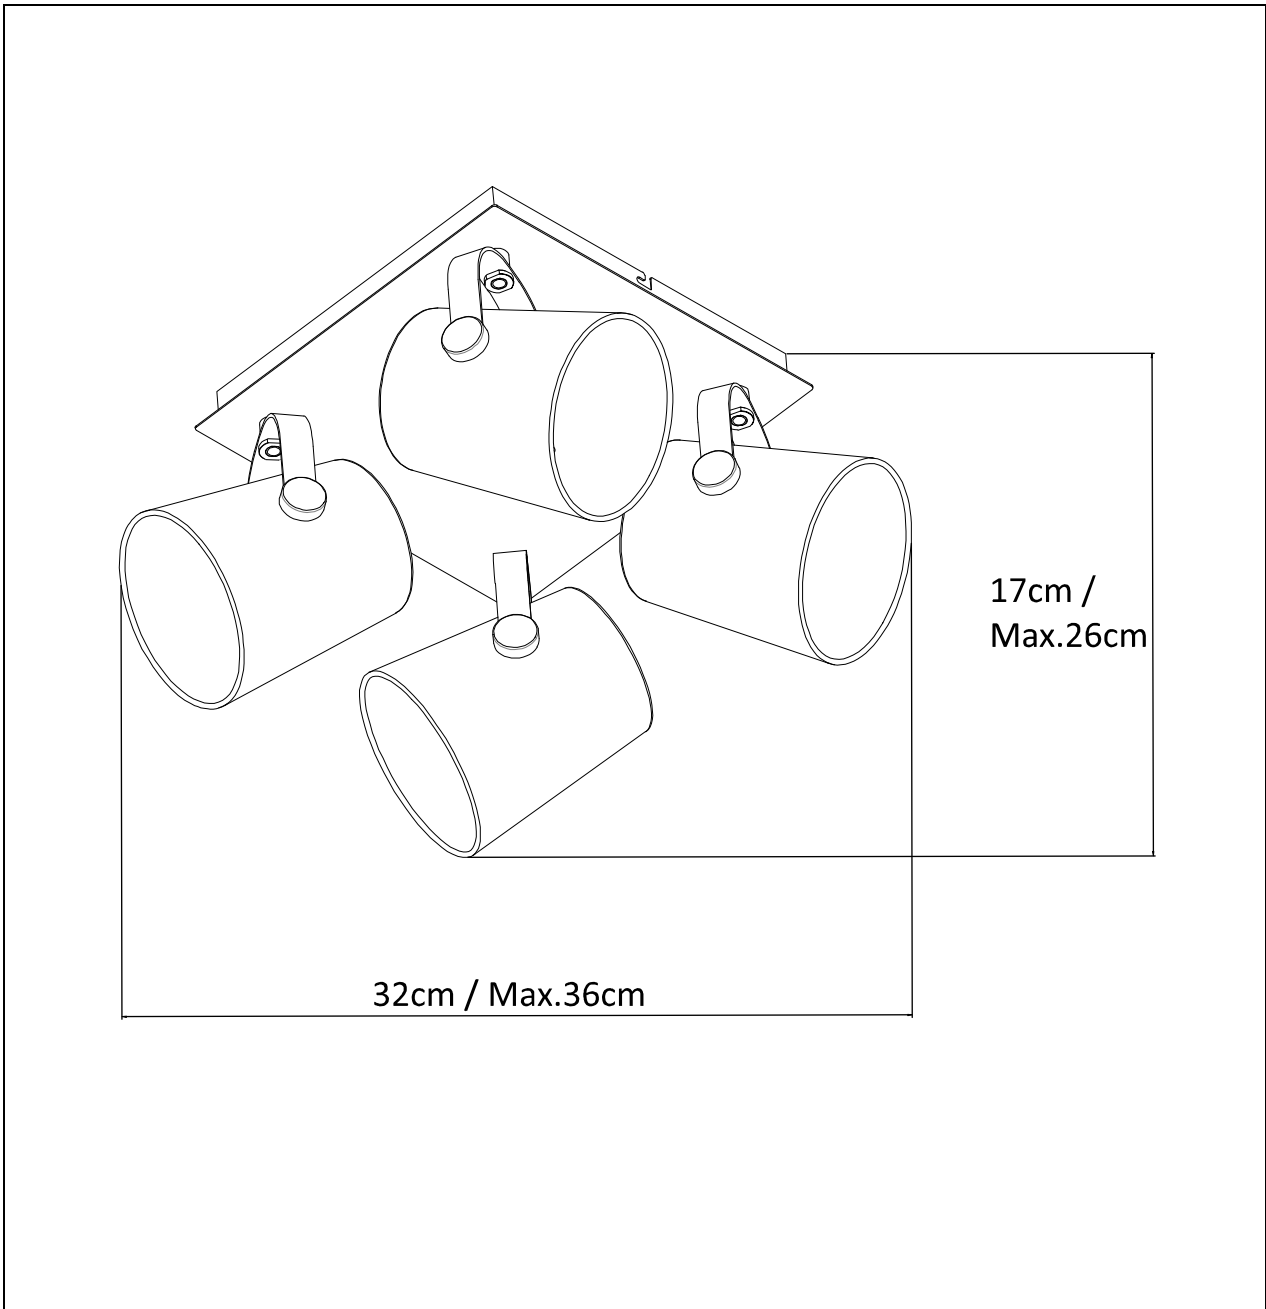

LUCIDE

Item number: 46903/14/31

Technical details

Materials used:	Metal, Fabric
Color:	White
Dimmable and how is fixture dimmable	
Size:	Height: 17cm / Max.26cm
	Length: 32cm / Max.36cm
	Width: 32cm / Max.36cm
	Net weight: 2.0kgs
Power requirements:	220V-240V~50Hz
Bulb type and maximum wattage:	E14 Max.40W
Number of bulbs:	4 X E14
IP degree:	IP20