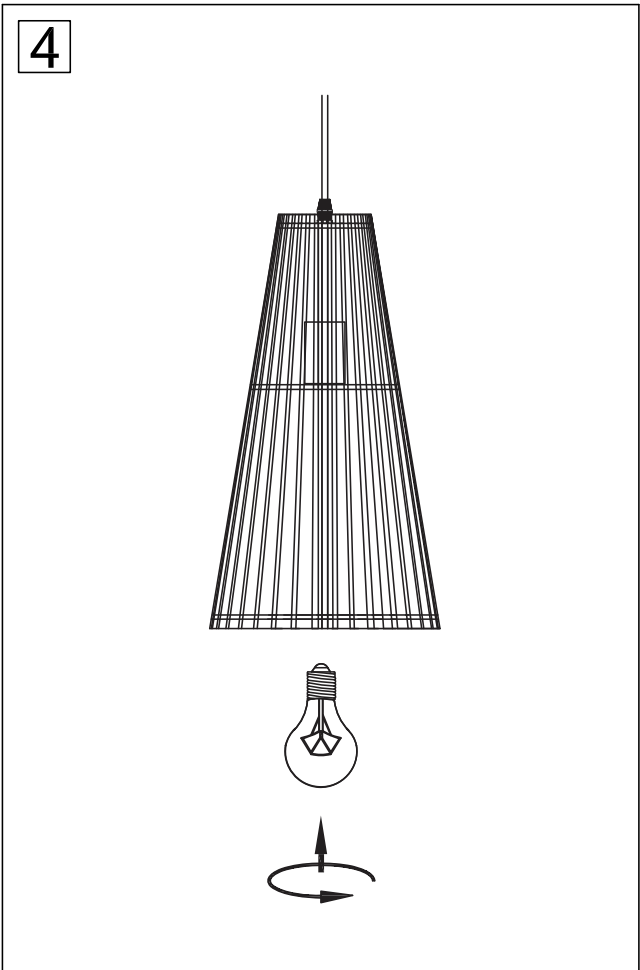

## Technical details

Materials used:	Metal, textile
Color:	Black
Dimmable and how is fixture dimmable	
Size:	Height: 175 cm
	Length: 25 cm
	Width: 25 cm
	Net weight: 1.0 kgs
Power requirements:	220V-240V~50Hz
Bulb type and maximum wattage:	E27, Max.40W
Number of bulbs:	1
IP degree:	IP20