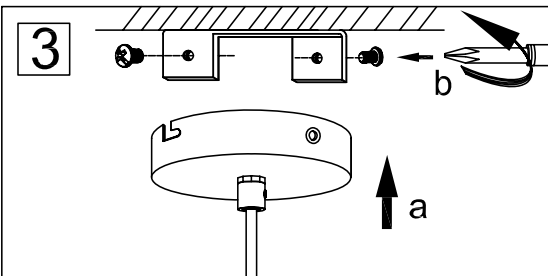

## Technical details

Materials used:	Metal, textile
Color:	Black
Dimmable and how is fixture dimmable	
Size:	Height: 175 cm
	Length: 25 cm
	Width: 25 cm
	Net weight: 1.0 kgs
Power requirements:	220V-240V~50Hz
Bulb type and maximum wattage:	E27, Max.40W
Number of bulbs:	1
IP degree:	IP20