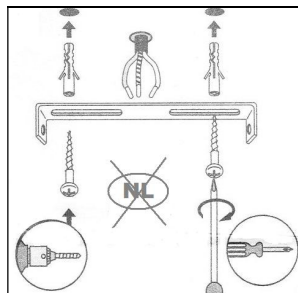

## Technical details

Materials used:	Metal, textile
Color:	Black
Dimmable and how is fixture dimmable	
Size:	Height: 175 cm
	Length: 25 cm
	Width: 25 cm
	Net weight: 1.0 kgs
Power requirements:	220V-240V~50Hz
Bulb type and maximum wattage:	E27, Max.40W
Number of bulbs:	1
IP degree:	IP20