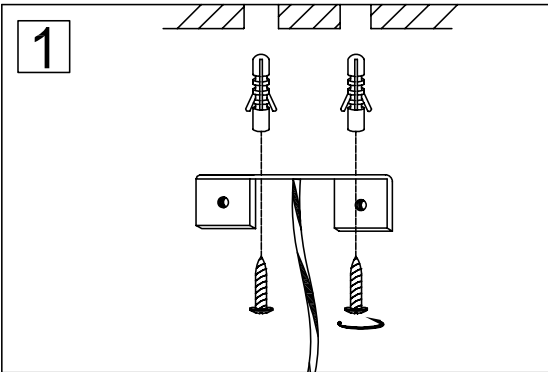

## Technical details

Materials used:	Metal, textile
Color:	Black
Dimmable and how is fixture dimmable	
Size:	Height: 175 cm
	Length: 25 cm
	Width: 25 cm
	Net weight: 1.0 kgs
Power requirements:	220V-240V~50Hz
Bulb type and maximum wattage:	E27, Max.40W
Number of bulbs:	1
IP degree:	IP20