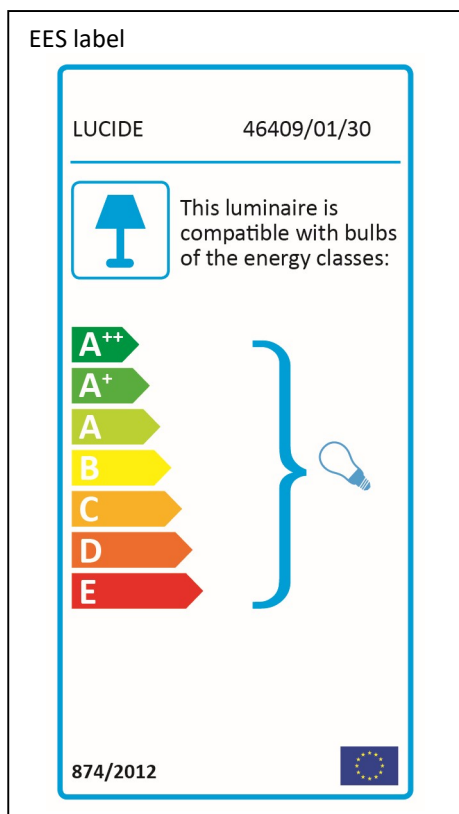

Von der Garantie ausgenommen: 1. Gebrochene Glasteile der Fassung werden nur innerhalb von 14 Tagen ab Kauf durch den Endkunden ersetzt. 2. Normaler Verschleiß, Verfärbungen aufgrund des normalen Gebrauchs. 3. Beschädigungen aufgrund externer Ursachen wie Feuer, Wasser, unsachgemäße Nutzung/ Installation oder Wartung des Produkts.

Kunden müssen das defekte Produkt/Teil und den Originalkaufbeleg einsenden, um Garantieansprüche geltend zu machen.

Deklaracja gwarancji:

LucideNV gwarantuje, że dostarczone produkty będą wolne od defektów materiałowych oraz produkcyjnych przez okres 2 lat od daty zakupu przez użytkownika końcowego, jeżeli urządzenie jest zainstalowane i prawidłowo utrzymywane zgodnie z instrukcją obsługi.

Wyłączenie z gwarancji: 1. Rozbite szkło zostanie wymienione tylko do 14 dni od momentu zakupu przez użytkownika końcowego. 2. Normalne zużycie, utrata koloru w wyniku normalnego użytkowania. 3. Uszkodzenie spowodowane czynnikami zewnętrznymi takimi, jak ogień, woda, nieprawidłowe używanie/ instalacja lub utrzymywanie produktu.

W celu uzyskania gwarancji klient musi zwrócić uszkodzony przedmiot oraz oryginalny dowód zakupu.

Other languages of the manual and further explanations can be found on our website.