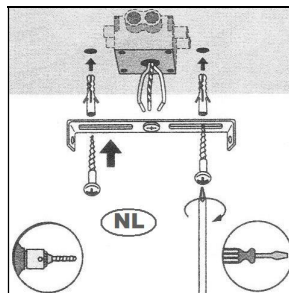

## Technical details

Materials used:	Metal, textile
Color:	Black
Dimmable and how is fixture dimmable	
Size:	Height: 175 cm
	Length: 25 cm
	Width: 25 cm
	Net weight: 1.0 kgs
Power requirements:	220V-240V~50Hz
Bulb type and maximum wattage:	E27, Max.40W
Number of bulbs:	1
IP degree:	IP20