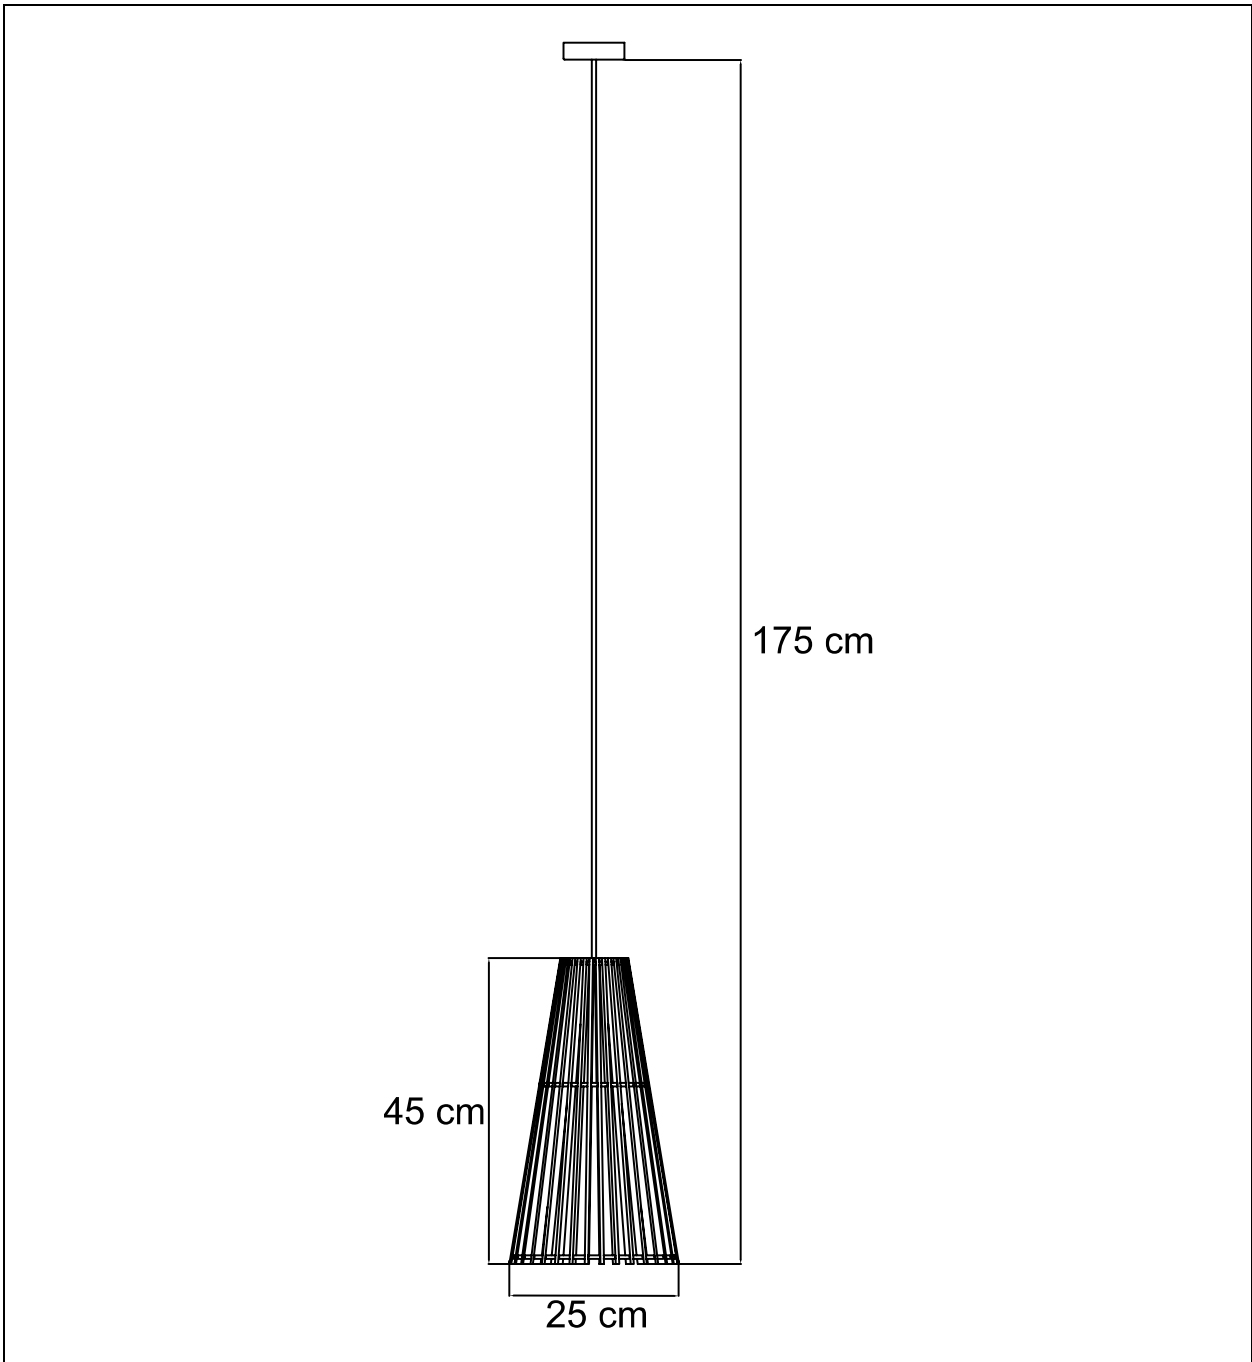

LUCIDE

Item number: 46409/01/30

Technical details

Materials used:	Metal, textile
Color:	Black
Dimmable and how is fixture dimmable	
Size:	Height: 175 cm
	Length: 25 cm
	Width: 25 cm
	Net weight: 1.0 kgs
Power requirements:	220V-240V~50Hz
Bulb type and maximum wattage:	E27, Max.40W
Number of bulbs:	1
IP degree:	IP20