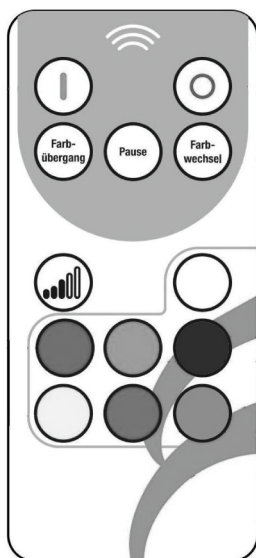

Art.Nr.: 423510101

BATTERY
CR2025

"I" for ON

Press this button to start using.

"O" for OFF

Press this button to shut all the functions.

Farbübergang

Press this button to change different colors slowly.

Pause

Press this button to choose one color fixed.

Farbwechsel

Press this button to change different colors quickly.

"Bar Chart" for Bright

Press this button to adjust the brightness, 4 levels of brightness in total.

Single color

Press this button to select one color.

**220-240VAC, 50Hz
LED 24W**