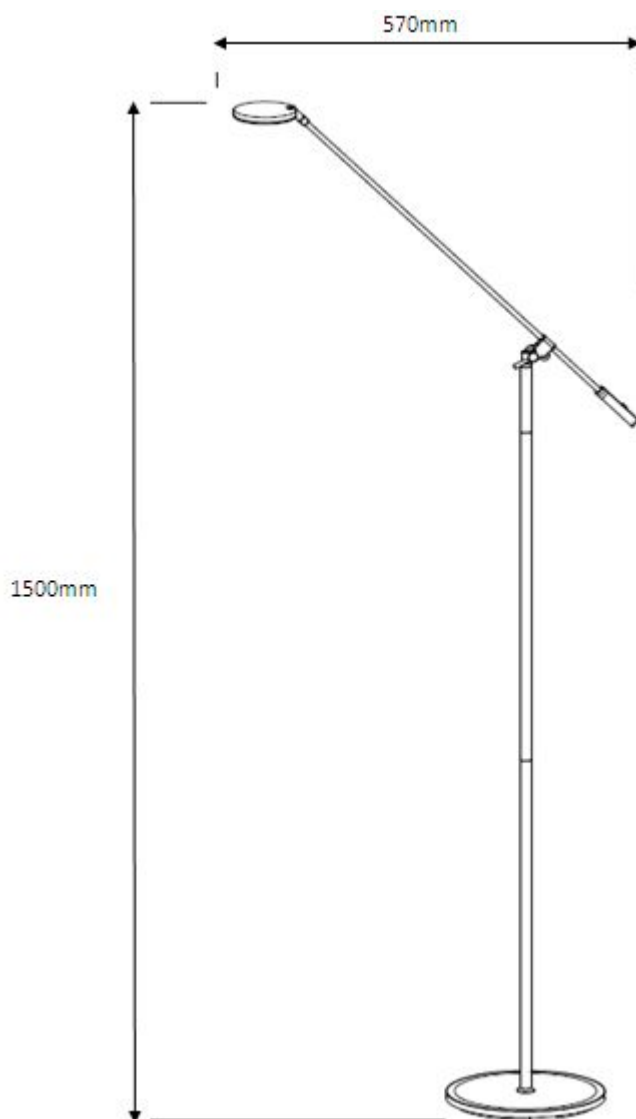

Line drawing of the item (with outline dimensions)

Item number:36700/05/30

Installation drawing (the same as it in its instruction manual)

ITEM NO. : 36700/05/30

Technical details

materials used:	Metal,Acrylic
color:	Black and Chrome
dimmable and how is the fixture dimmable:	
size:	Height: 1500mm Length: 570mm Width: 230mm Net Weight: 3.42KGS
power requirements:	220-240V~50Hz
bulb type and maximum Wattage:	LED Max.5W
number of bulbs:	1xLED
IP degree:	IP20