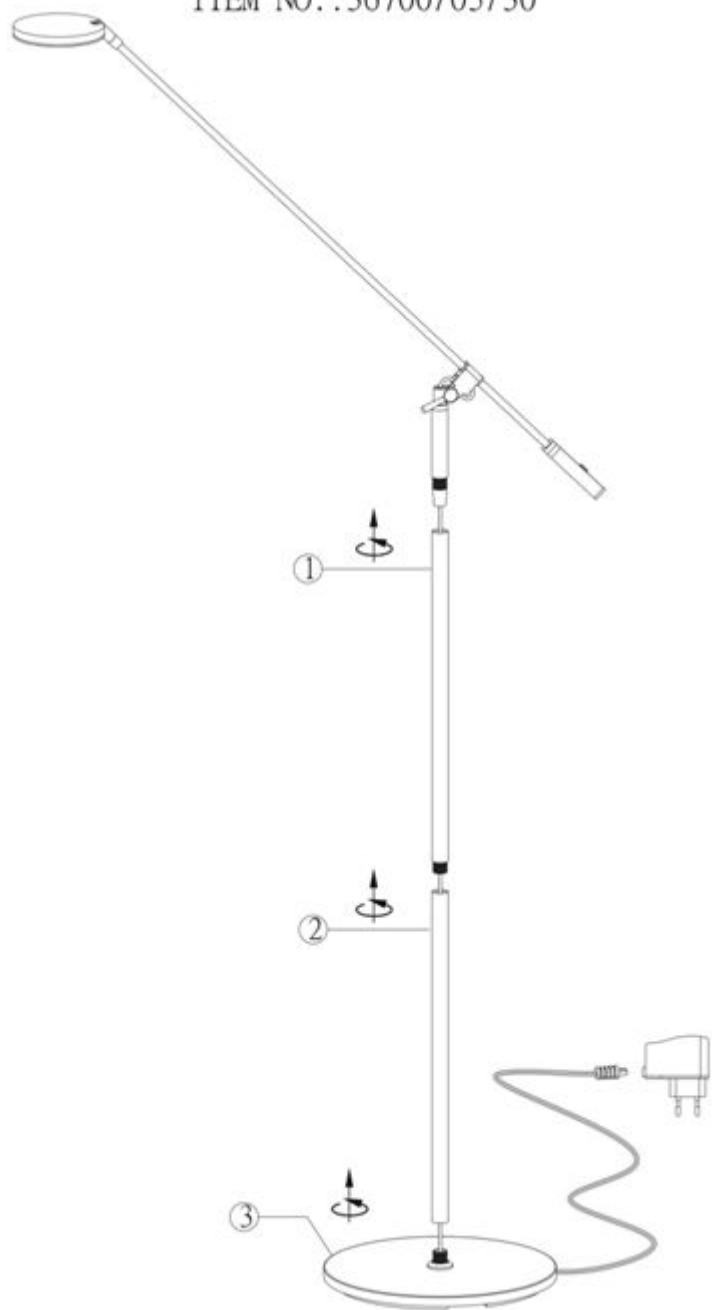

Line drawing of the item (with outline dimensions)

Item number:36700/05/30

Installation drawing (the same as it in its instruction manual)

ITEM NO. : 36700/05/30

Technical details

materials used:	Metal,Acrylic
color:	Black and Chrome
dimmable and how is the fixture dimmable:	
size:	Height: 1500mm Length: 570mm Width: 230mm Net Weight: 3.42KGS
power requirements:	220-240V~50Hz
bulb type and maximum Wattage:	LED Max.5W
number of bulbs:	1xLED
IP degree:	IP20