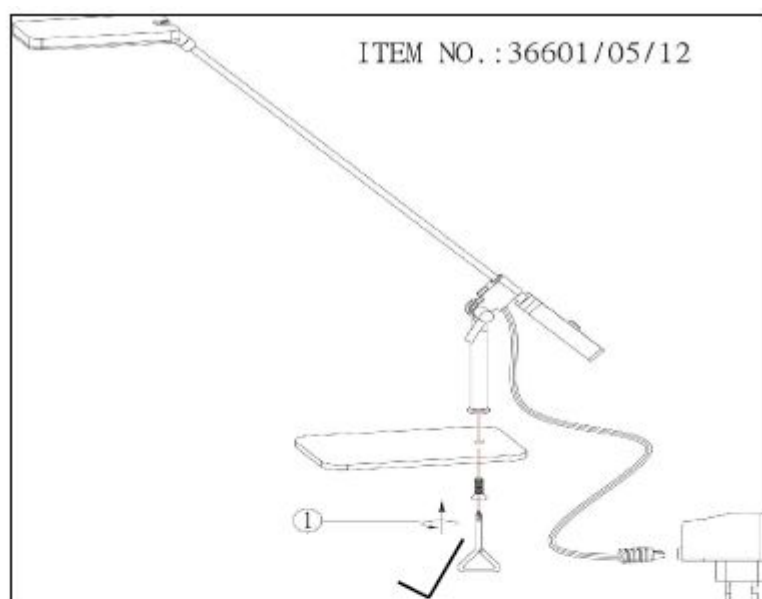

Line drawing of the item (with outline dimensions)

Item number:36601/05/12

Installation drawing (the same as it in its instruction manual)

Technical details

materials used:	Metal,Acrylic
color:	Black and Silver
dimmable and how is the fixture dimmable:	
size:	Height: 380mm Length: 430mm Width: 100mm Net Weight: 0.96KGS
power requirements:	220-240V~50Hz
bulb type and maximum Wattage:	LED Max.5W
number of bulbs:	1xLED
IP degree:	IP20