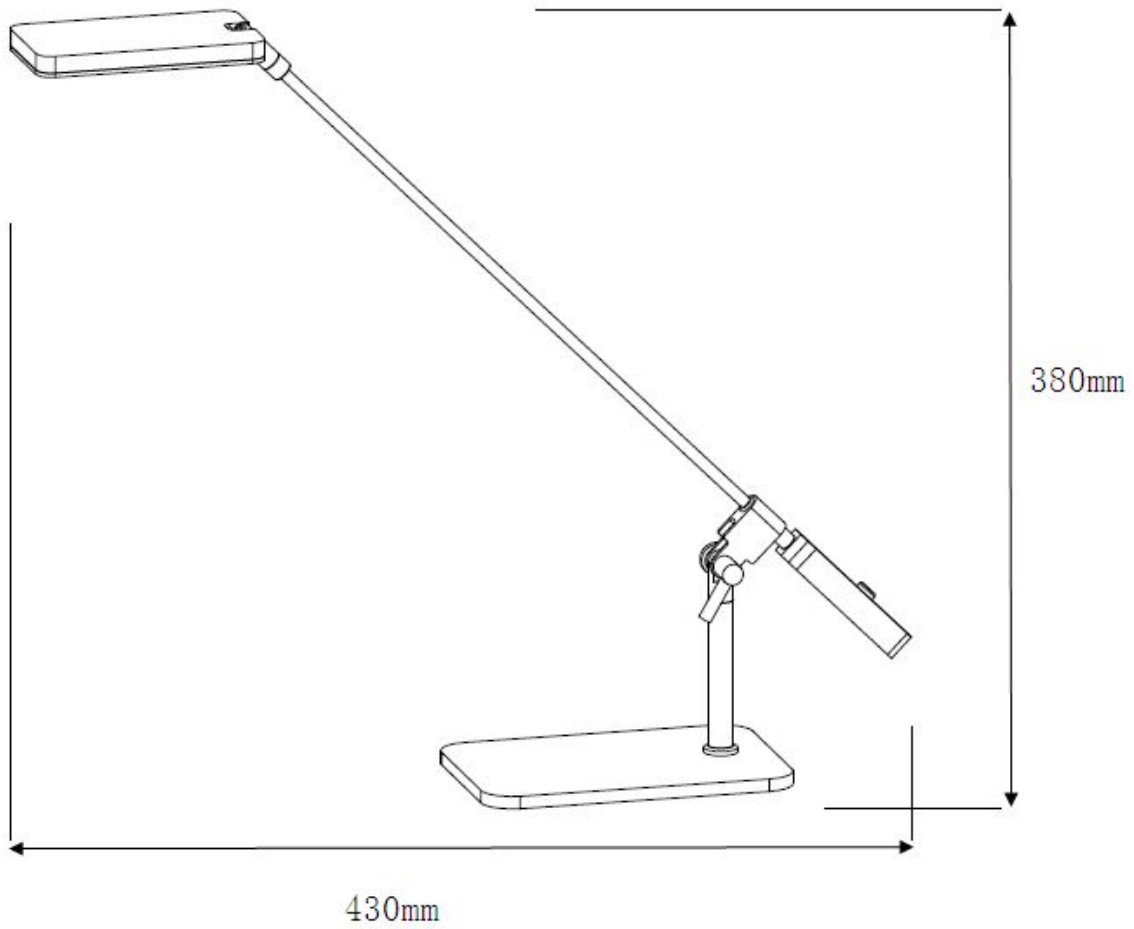

Line drawing of the item (with outline dimensions)

Item number:36601/05/12

Installation drawing (the same as it in its instruction manual)

Technical details

materials used:	Metal,Acrylic
color:	Black and Silver
dimmable and how is the fixture dimmable:	
size:	Height: 380mm Length: 430mm Width: 100mm Net Weight: 0.96KGS
power requirements:	220-240V~50Hz
bulb type and maximum Wattage:	LED Max.5W
number of bulbs:	1xLED
IP degree:	IP20