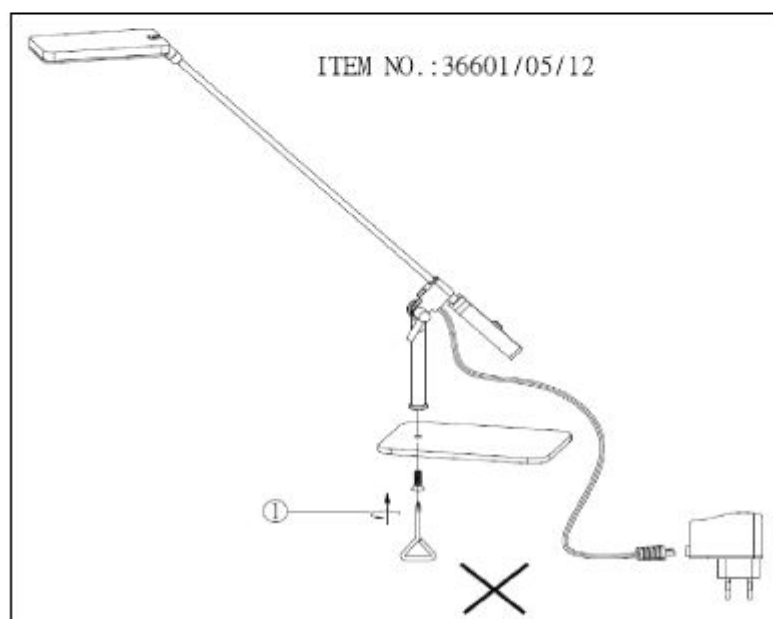

Line drawing of the item (with outline dimensions)

Item number:36601/05/12

Installation drawing (the same as it in its instruction manual)

Technical details

materials used:	Metal,Acrylic
color:	Black and Silver
dimmable and how is the fixture dimmable:	
size:	Height: 380mm Length: 430mm Width: 100mm Net Weight: 0.96KGS
power requirements:	220-240V~50Hz
bulb type and maximum Wattage:	LED Max.5W
number of bulbs:	1xLED
IP degree:	IP20