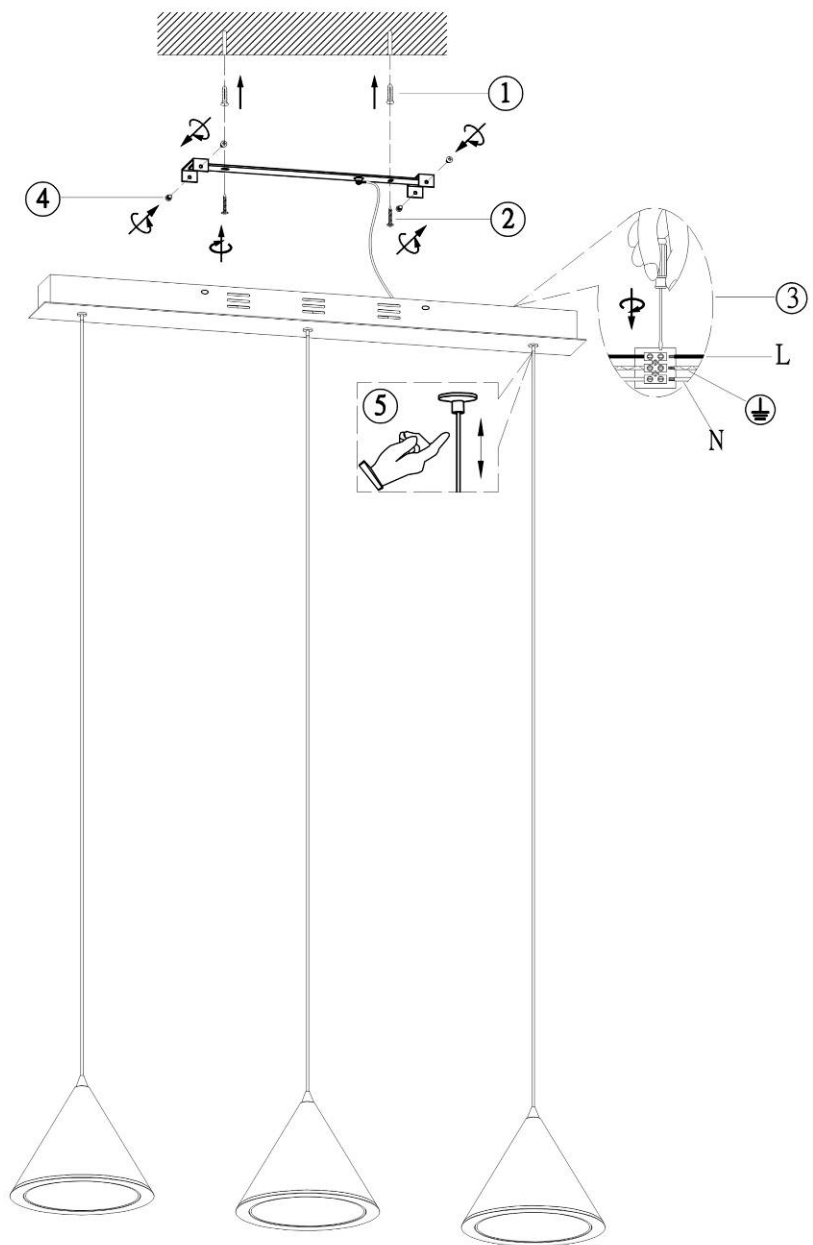

LUCIDE

Item number: 36418 / 24 / 31

Technical details

Materials used:	Iron,Aluminium,Acrylic
Color:	White
Dimmable and how is fixture dimmable	Dimmable;Dimmable driver
Size:	Height: 150CM
	Length: 72CM
	Width: 18.5CM
	Net weight: 2.56kgs
Power requirements:	220V-240V~50Hz
Bulb type and maximum wattage:	SMD LED,3 x 8W
Number of bulbs:	2pcs per head,totally 6pcs. Each pc 4W.
IP degree:	IP20