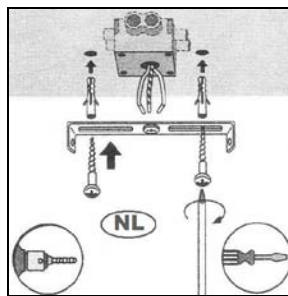

LUCIDE

Item number: 36418 / 24 / 31

Technical details

Materials used:	Iron,Aluminium,Acrylic
Color:	White
Dimmable and how is fixture dimmable	Dimmable;Dimmable driver
Size:	Height: 150CM
	Length: 72CM
	Width: 18.5CM
	Net weight: 2.56kgs
Power requirements:	220V-240V~50Hz
Bulb type and maximum wattage:	SMD LED,3 x 8W
Number of bulbs:	2pcs per head,totally 6pcs. Each pc 4W.
IP degree:	IP20