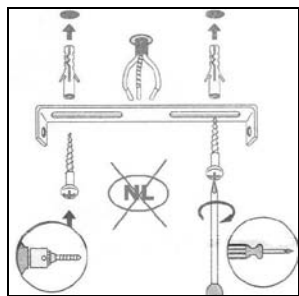

LUCIDE

Item number: 36418 / 24 / 31

Technical details

Materials used:	Iron,Aluminium,Acrylic
Color:	White
Dimmable and how is fixture dimmable	Dimmable;Dimmable driver
Size:	Height: 150CM
	Length: 72CM
	Width: 18.5CM
	Net weight: 2.56kgs
Power requirements:	220V-240V~50Hz
Bulb type and maximum wattage:	SMD LED,3 x 8W
Number of bulbs:	2pcs per head,totally 6pcs. Each pc 4W.
IP degree:	IP20