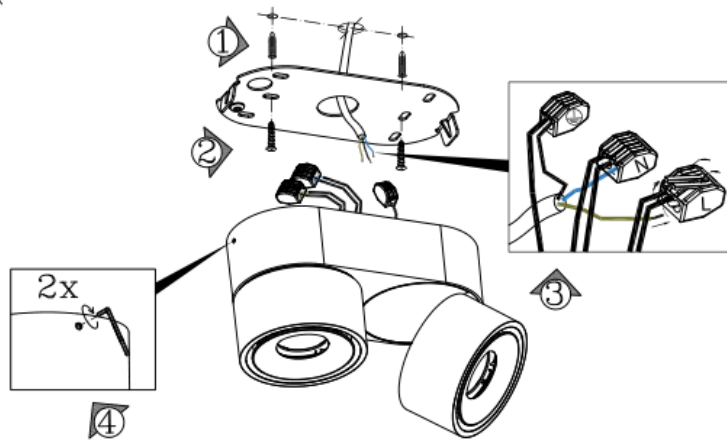

## Technical details

Materials used:	Aluminum
Color:	Black / White
Dimmable and how is fixture dimmable	Yes
Size:	Height: 8.2CM
	Length: 16.1CM
	Width: 8.2CM
	Net weight: 0.82kg
Power requirements:	220-240V~50/60Hz
Bulb type and maximum wattage:	LED Max.16W
Number of bulbs:	2xLED
IP degree:	IP20