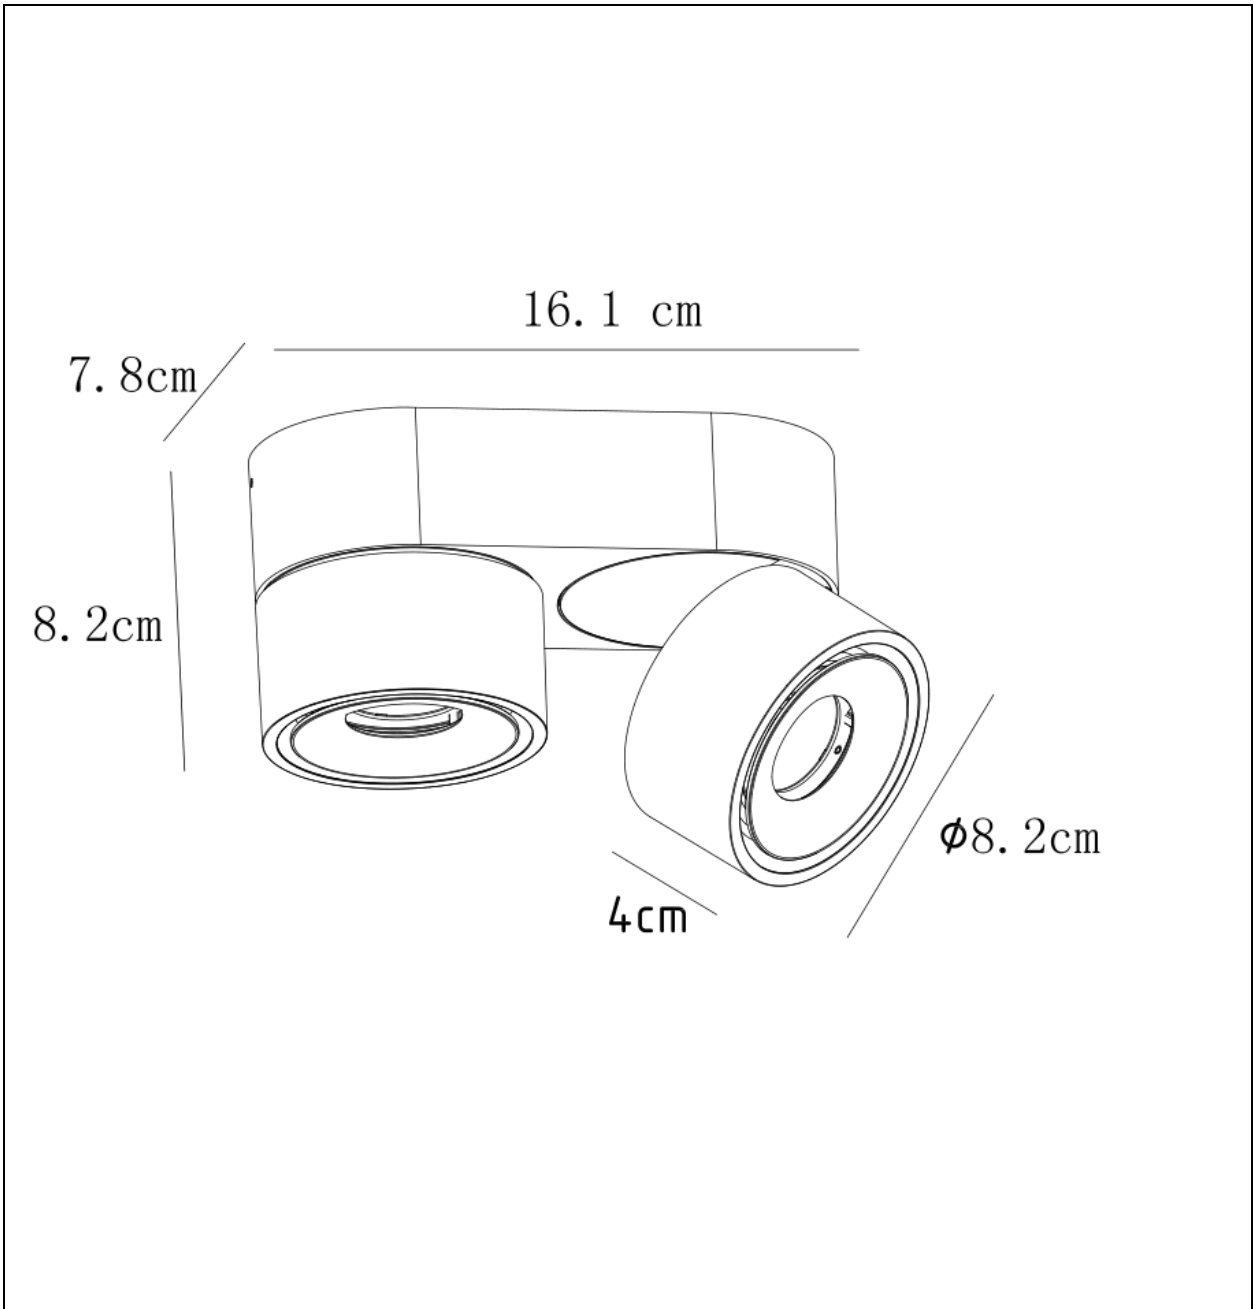

LUCIDE

Item number: 35911/16/30, 35911/16/31

Technical details

Materials used:	Aluminum
Color:	Black / White
Dimmable and how is fixture dimmable	Yes
Size:	Height: 8.2CM
	Length: 16.1CM
	Width: 8.2CM
	Net weight: 0.82kg
Power requirements:	220-240V~50/60Hz
Bulb type and maximum wattage:	LED Max.16W
Number of bulbs:	2xLED
IP degree:	IP20