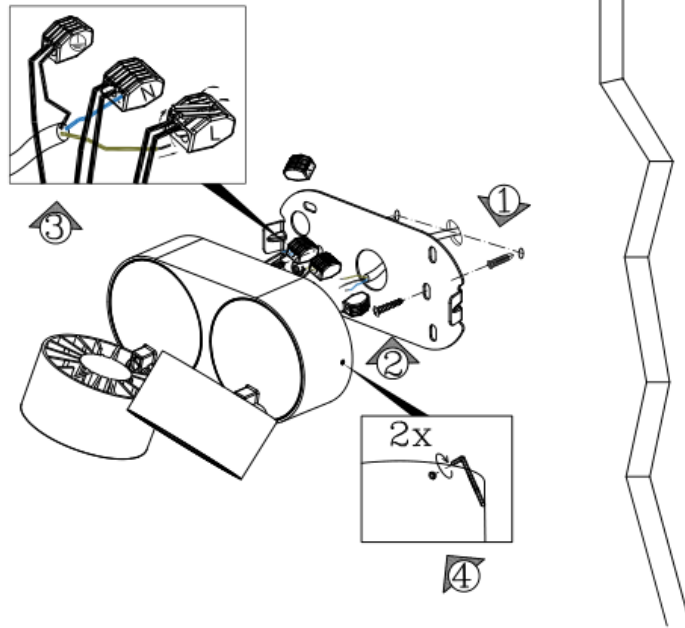

## Technical details

Materials used:	Aluminum
Color:	Black / White
Dimmable and how is fixture dimmable	Yes
Size:	Height: 8.2CM
	Length: 16.1CM
	Width: 8.2CM
	Net weight: 0.82kg
Power requirements:	220-240V~50/60Hz
Bulb type and maximum wattage:	LED Max.16W
Number of bulbs:	2xLED
IP degree:	IP20