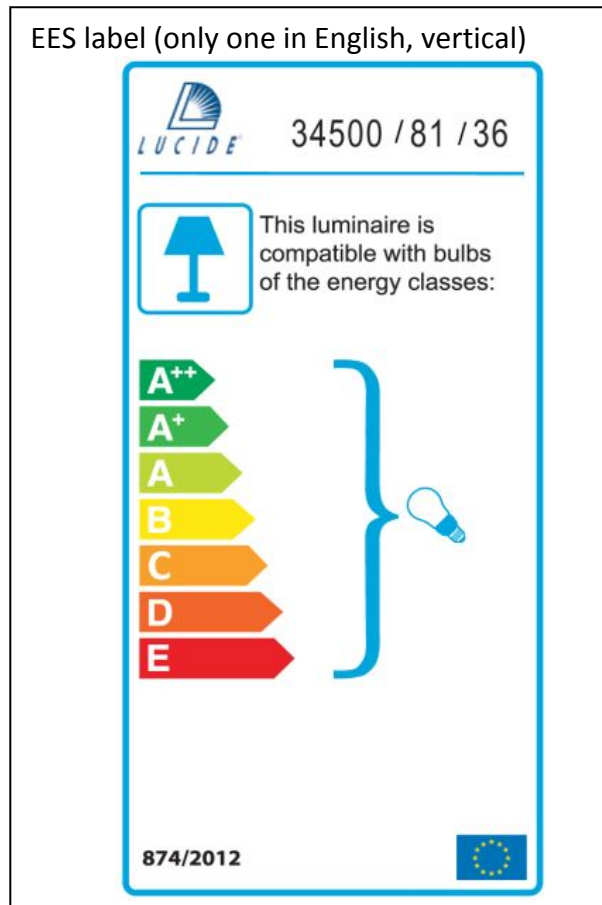

Line drawing of the item (with outline dimensions)

130

250

Item number: 34500/81/36

Installation drawing (the same as it in its instruction manual)

1

2

3

4 ↓

5

Technical details

materials used:	Metal
color:	Matt grey
dimnable and how is the fixture dimmable:	
size:	Height: 25cm
	Length:
	Width: 23cm
	Net Weight: 0.40KG
power requirements:	220V-240V~50Hz
bulb type and maximum Wattage:	E14 Max.25W
number of bulbs:	1XE14
IP degree:	IP20