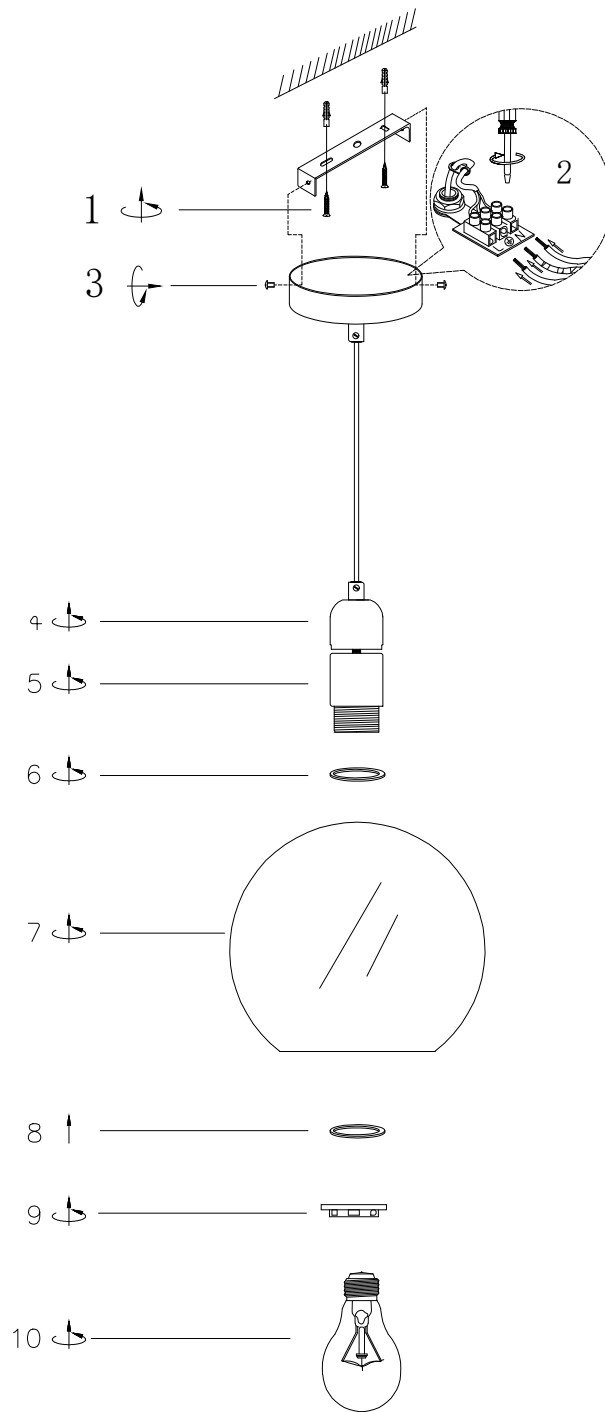

Installation drawing