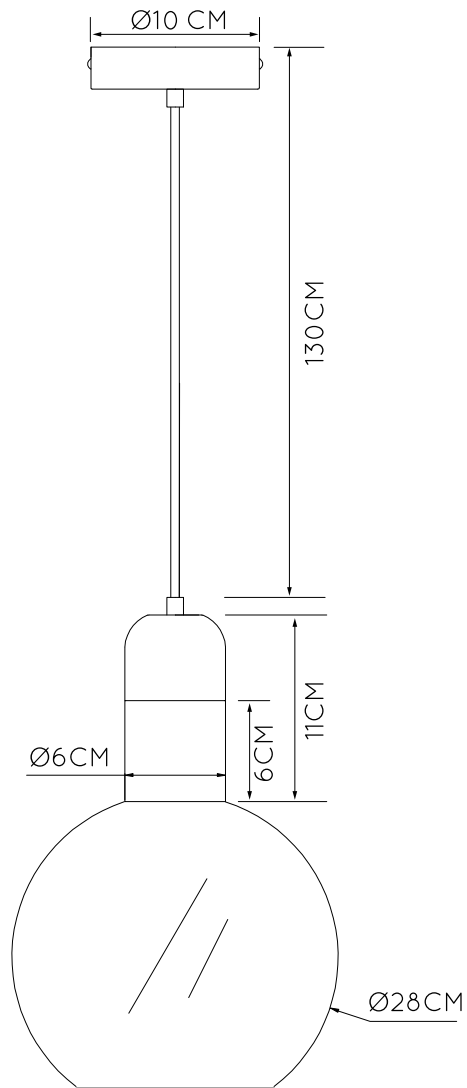

LUCIDE

Line drawing of the item

Item number: 34438/28/65

Technical details

Materials used:	Glass + wood + metal
Color:	Smoke glass + black wood + gold & black metal
Dimmable and how is fixture dimmable	
Size:	Height: 173.7cm
	Length: 28cm
	Width: 28cm
	Net weight: 1.7kg
Power requirements:	220-240V~50Hz
Bulb type and maximum wattage:	1XE27 Max 40W
Number of bulbs:	1 x E27
IP degree:	IP20