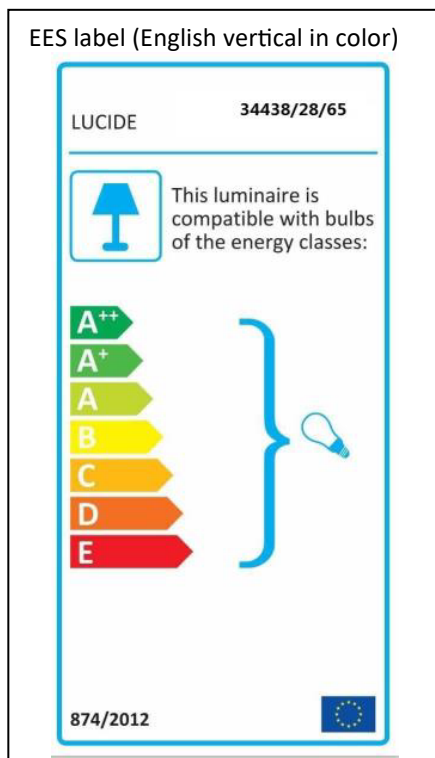

Von der Garantie ausgenommen: 1. Gebrochene Glasteile der Fassung werden nur innerhalb von 14 Tagen ab Kauf durch den Endkunden ersetzt. 2. Normaler Verschleiß, Verfärbungen aufgrund des normalen Gebrauchs. 3. Beschädigungen aufgrund externer Ursachen wie Feuer, Wasser, unsachgemäße Nutzung/ Installation oder Wartung des Produkts.

Kunden müssen das defekte Produkt/Teil und den Originalkaufbeleg einsenden, um Garantieansprüche geltend zu machen.

Deklaracja gwarancji:

LucideNV gwarantuje, że dostarczone produkty będą wolne od defektów w materiałowych oraz produkcyjnych przez okres 2 lat od daty zakupu przez użytkownika końcowego, jeżeli urządzenie jest zainstalowane i prawidłowo utrzymywane zgodnie z instrukcją obsługi.

Wyłączenie z gwarancji: 1. Rozbite szkło zostanie wymienione tylko do 14 dni od momentu zakupu przez użytkownika końcowego. 2. Normalne zużycie, utrata koloru w wyniku normalnego użytkowania. 3. Uszkodzenie spowodowane czynnikami zewnętrznymi takimi, jak ogień, woda, nieprawidłowe używanie/ instalacja lub utrzymywanie produktu.

W celu uzyskania gwarancji klient musi zwrócić uszkodzony przedmiot oraz oryginalny dowód zakupu.

Other languages of the manual and further explanations can be found on our website.