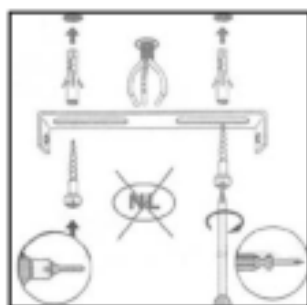

Installation drawing