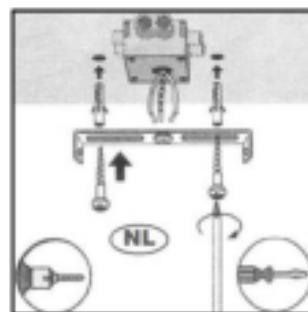

Installation drawing