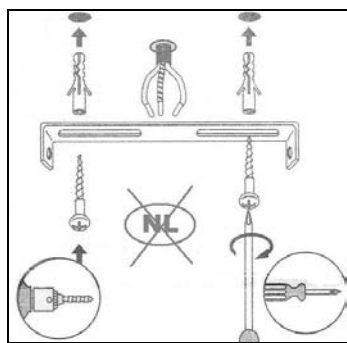

Item number: 33961/05/31

Technical details

Materials used:	Iron+Aluminum
Color:	Texture black+Texture white
Dimmable and how is fixture dimmable	Yes
Size:	Height: Max 16cm
	Length: 8cm
	Width: 8cm
	Net weight:
Power requirements:	220-240V~50Hz
Bulb type and maximum wattage:	LED GU10 Max.5W
Number of bulbs:	1PC
IP degree:	IP20