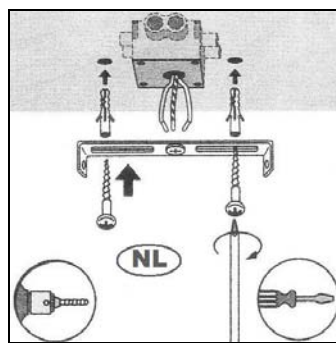

Item number: 33961/05/31

Technical details

Materials used:	Iron+Aluminum
Color:	Texture black+Texture white
Dimmable and how is fixture dimmable	Yes
Size:	Height: Max 16cm
	Length: 8cm
	Width: 8cm
	Net weight:
Power requirements:	220-240V~50Hz
Bulb type and maximum wattage:	LED GU10 Max.5W
Number of bulbs:	1PC
IP degree:	IP20