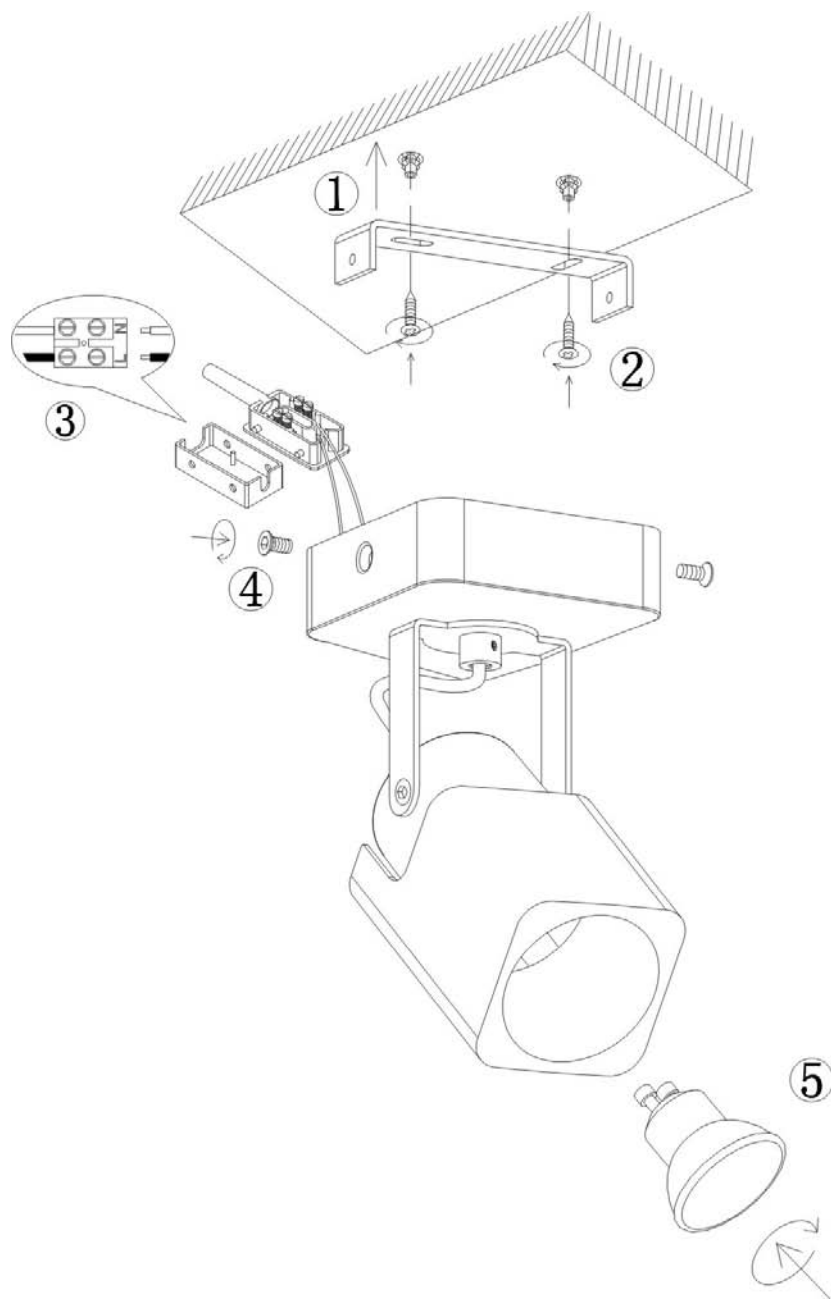

Item number: 33961/05/31

Technical details

Materials used:	Iron+Aluminum
Color:	Texture black+Texture white
Dimmable and how is fixture dimmable	Yes
Size:	Height: Max 16cm
	Length: 8cm
	Width: 8cm
	Net weight:
Power requirements:	220-240V~50Hz
Bulb type and maximum wattage:	LED GU10 Max.5W
Number of bulbs:	1PC
IP degree:	IP20