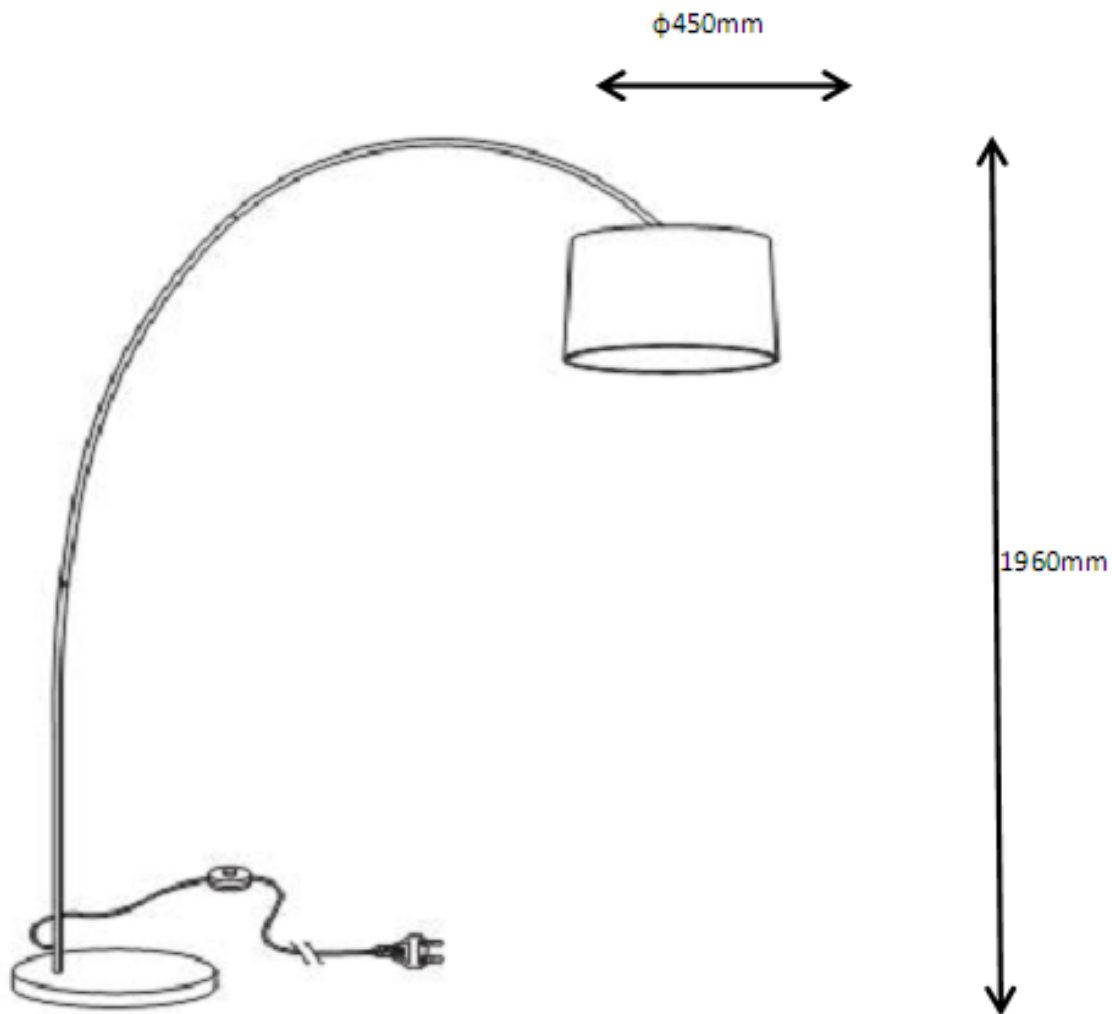

Line drawing of the item (with outline dimensions)

Item number: 31781/01/31

Installation drawing (the same as it in its instruction manual)

## Technical details

materials used:	Steel+fabric+mable	
color:	31	White with white shade
dimmmable and how is the fixture dimmmable:		
size:	Height:	196cm
	Length:	
	Width:	D45cm
	Net Weight:	0.8/14.1kgs
power requirements:	220-240V~50HZ	
bulb type and maximum Wattage:	E27	Max.60w
number of bulbs:	1XE27	
IP degree:	IP20	