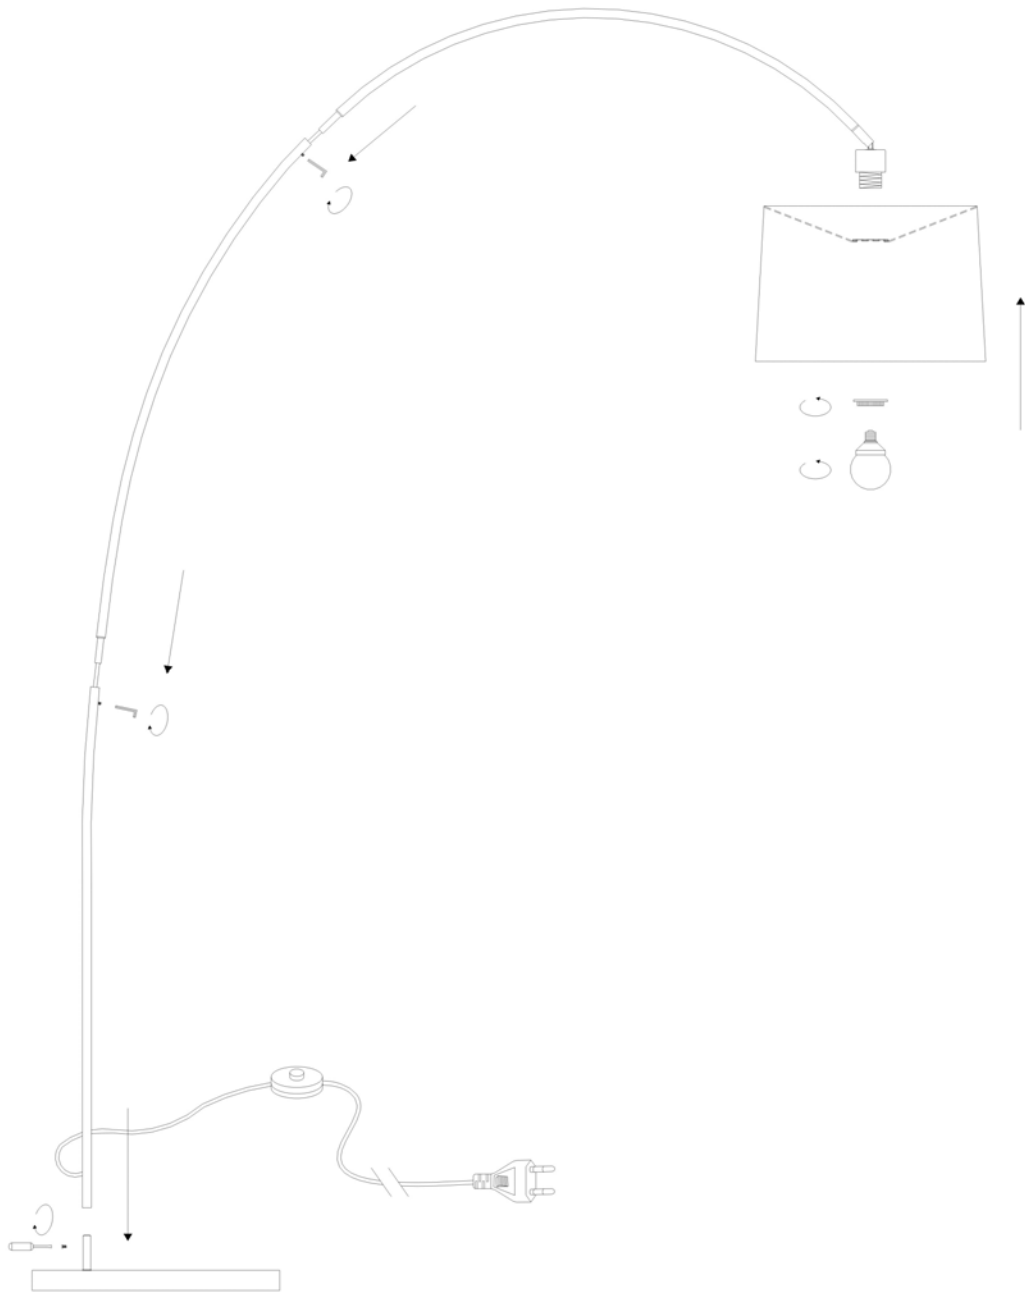

Line drawing of the item (with outline dimensions)

Item number: 31781/01/31

Installation drawing (the same as it in its instruction manual)

## Technical details

materials used:	Steel+fabric+mable	
color:	31	White with white shade
dimmmable and how is the fixture dimmmable:		
size:	Height:	196cm
	Length:	
	Width:	D45cm
	Net Weight:	0.8/14.1kgs
power requirements:	220-240V~50HZ	
bulb type and maximum Wattage:	E27	Max.60w
number of bulbs:	1XE27	
IP degree:	IP20	