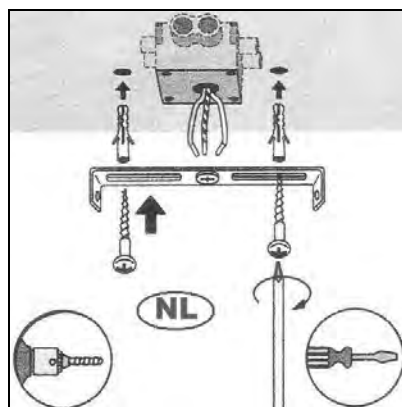

Item number: 31476/48/11
 31476/48/17
 31476/48/31

Technical details

Materials used:	Aluminium+steel/Aluminium/Aluminium+steel
Color:	Chrome/ Red copper / White
Dimmable and how is fixture dimmable	
Size:	Height: 160cm
	Length: 120cm
	Width: 50cm
	Net weight: 4.20kgs
Power requirements:	220-240V~50Hz
Bulb type and maximum wattage:	G9 LED Max.4W
Number of bulbs:	12
IP degree:	20