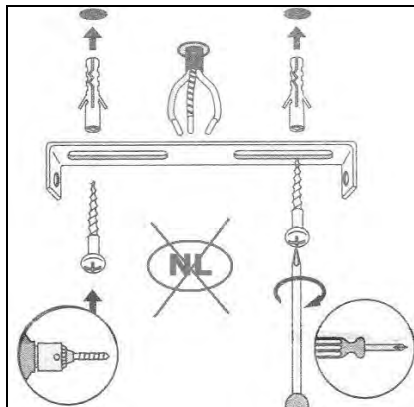

Item number: 31476/48/11
 31476/48/17
 31476/48/31

Technical details

Materials used:	Aluminium+steel/Aluminium/Aluminium+steel
Color:	Chrome/ Red copper / White
Dimmable and how is fixture dimmable	
Size:	Height: 160cm
	Length: 120cm
	Width: 50cm
	Net weight: 4.20kgs
Power requirements:	220-240V~50Hz
Bulb type and maximum wattage:	G9 LED Max.4W
Number of bulbs:	12
IP degree:	20