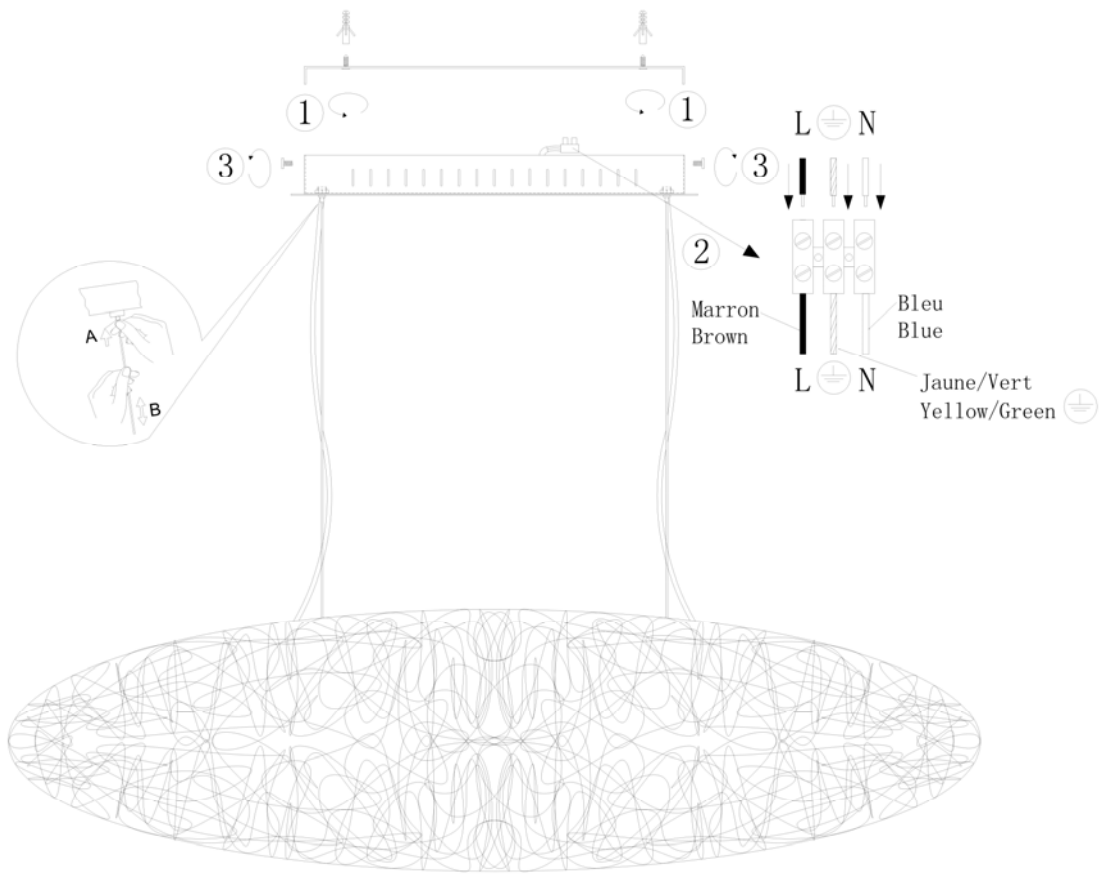

Item number: 31476/48/11
 31476/48/17
 31476/48/31

Technical details

Materials used:	Aluminium+steel/Aluminium/Aluminium+steel
Color:	Chrome/ Red copper / White
Dimmable and how is fixture dimmable	
Size:	Height: 160cm
	Length: 120cm
	Width: 50cm
	Net weight: 4.20kgs
Power requirements:	220-240V~50Hz
Bulb type and maximum wattage:	G9 LED Max.4W
Number of bulbs:	12
IP degree:	20