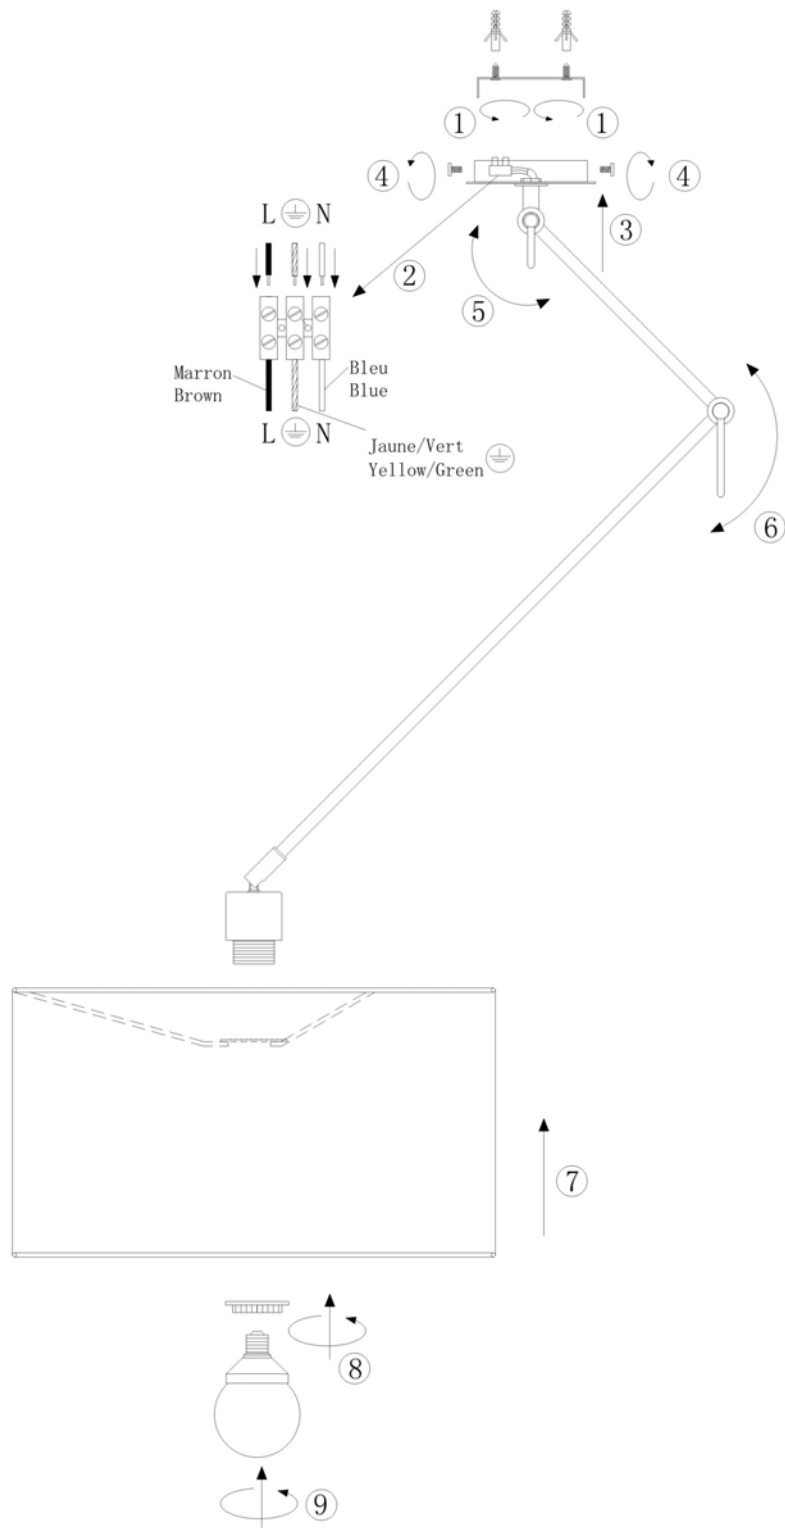

Line drawing of the item (with outline dimensions)

Item number: 31459/45/36

Installation drawing (the same as it in its instruction manual)

Technical details

materials used:	steel
color:	36 Satin nickel with grey shade
dimmable and how is the fixture dimmable:	
size:	Height: 125cm Length: Width: D45cm Net Weight: 1.6kgs
power requirements:	220-240V~50HZ
bulb type and maximum Wattage:	E27 Max.60w
number of bulbs:	1XE27
IP degree:	IP20