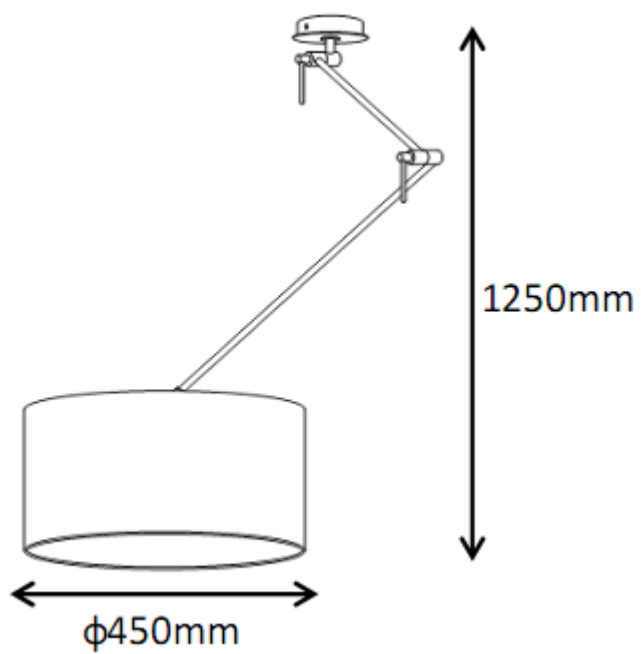

Line drawing of the item (with outline dimensions)

Item number: 31459/45/36

Installation drawing (the same as it in its instruction manual)

Technical details

materials used:	steel
color:	36 Satin nickel with grey shade
dimmable and how is the fixture dimmable:	
size:	Height: 125cm Length: Width: D45cm Net Weight: 1.6kgs
power requirements:	220-240V~50HZ
bulb type and maximum Wattage:	E27 Max.60w
number of bulbs:	1XE27
IP degree:	IP20