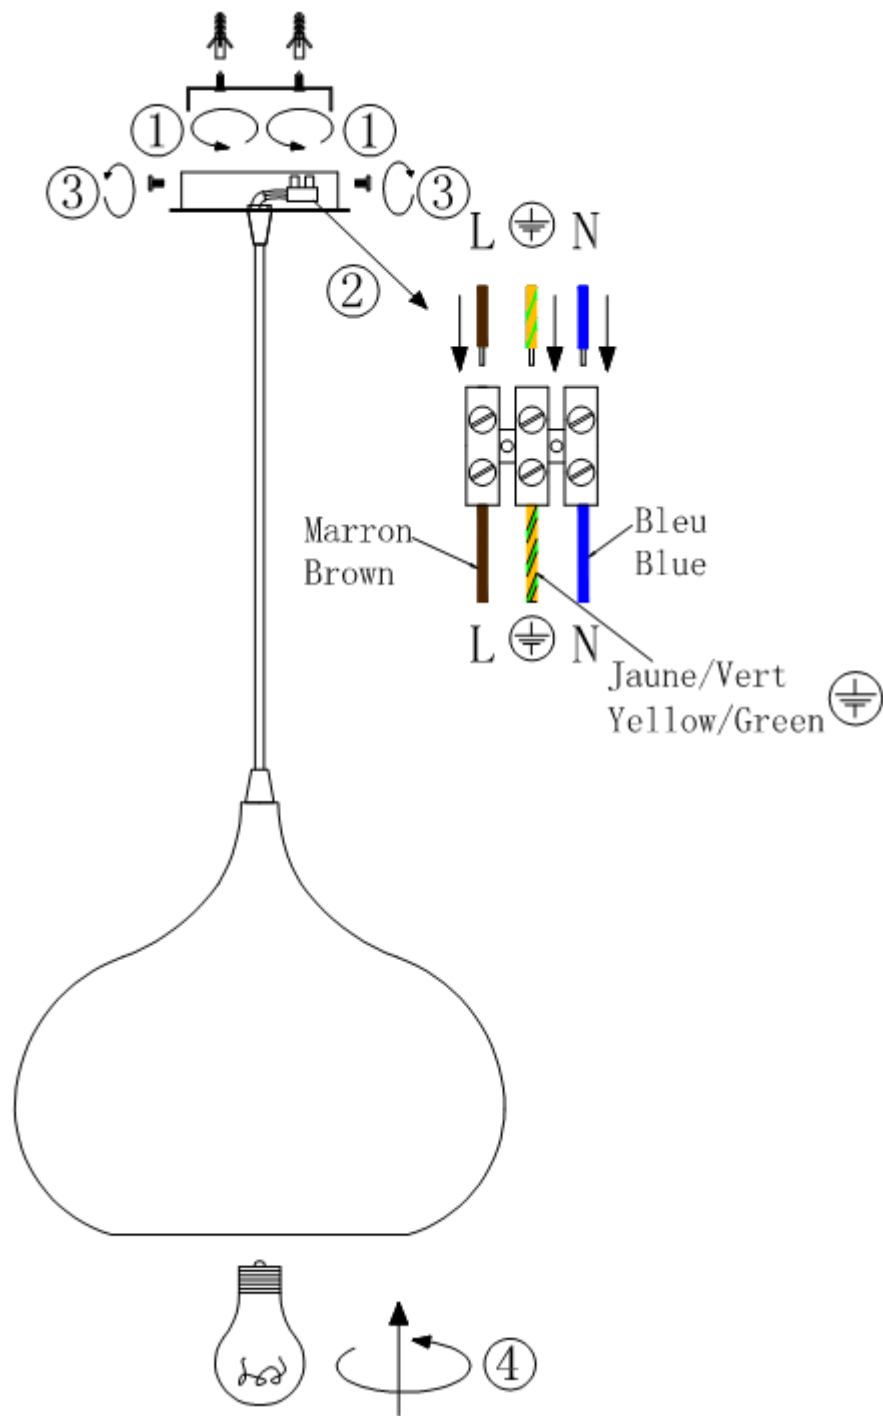

Line drawing of the item (with outline dimensions)

Item number: 31412/24/84

Installation drawing (the same as it in its instruction manual)

### Technical details

materials used:	aluminium	
color:	84	green 3995c
dimmable and how is the fixture dimmable:		
size:	Height:	138cm
	Length:	
	Width:	D23.6cm
	Net Weight:	0.56kgs
power requirements:	220-240V~50HZ	
bulb type and maximum Wattage:	E27	Max.60w
number of bulbs:	1XE27	
IP degree:	IP20	