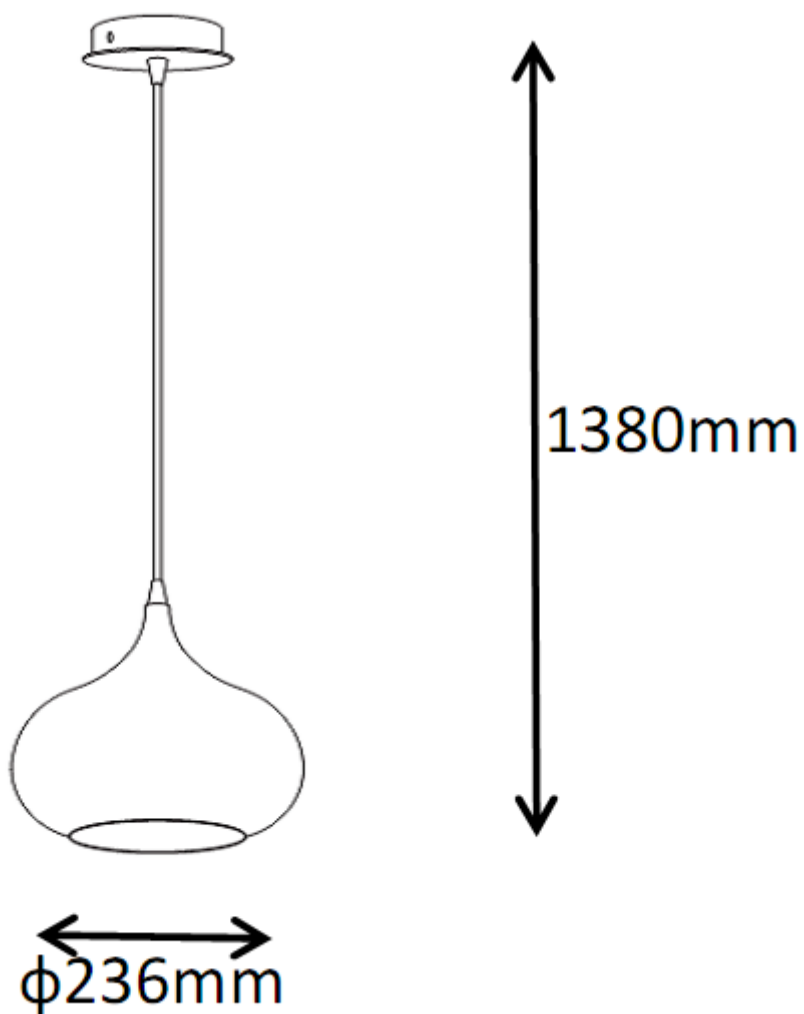

Line drawing of the item (with outline dimensions)

Item number: 31412/24/84

Installation drawing (the same as it in its instruction manual)

### Technical details

materials used:	aluminium	
color:	84	green 3995c
dimmable and how is the fixture dimmable:		
size:	Height:	138cm
	Length:	
	Width:	D23.6cm
	Net Weight:	0.56kgs
power requirements:	220-240V~50HZ	
bulb type and maximum Wattage:	E27	Max.60w
number of bulbs:	1XE27	
IP degree:	IP20	