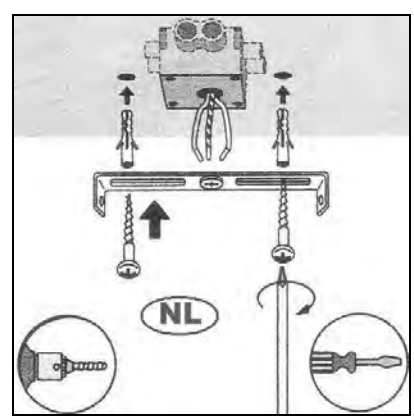

Item number: 31283/01/30

Technical details

Materials used:	Steel
Color:	matt black shade with metallic grey body
Dimmable and how is fixture dimmable	
Size:	Height: 47cm
	Length:
	Width: 53cm
	Net weight: 1.0kgs
Power requirements:	220-240V~50Hz
Bulb type and maximum wattage:	E14 Max.40W
Number of bulbs:	1
IP degree:	20