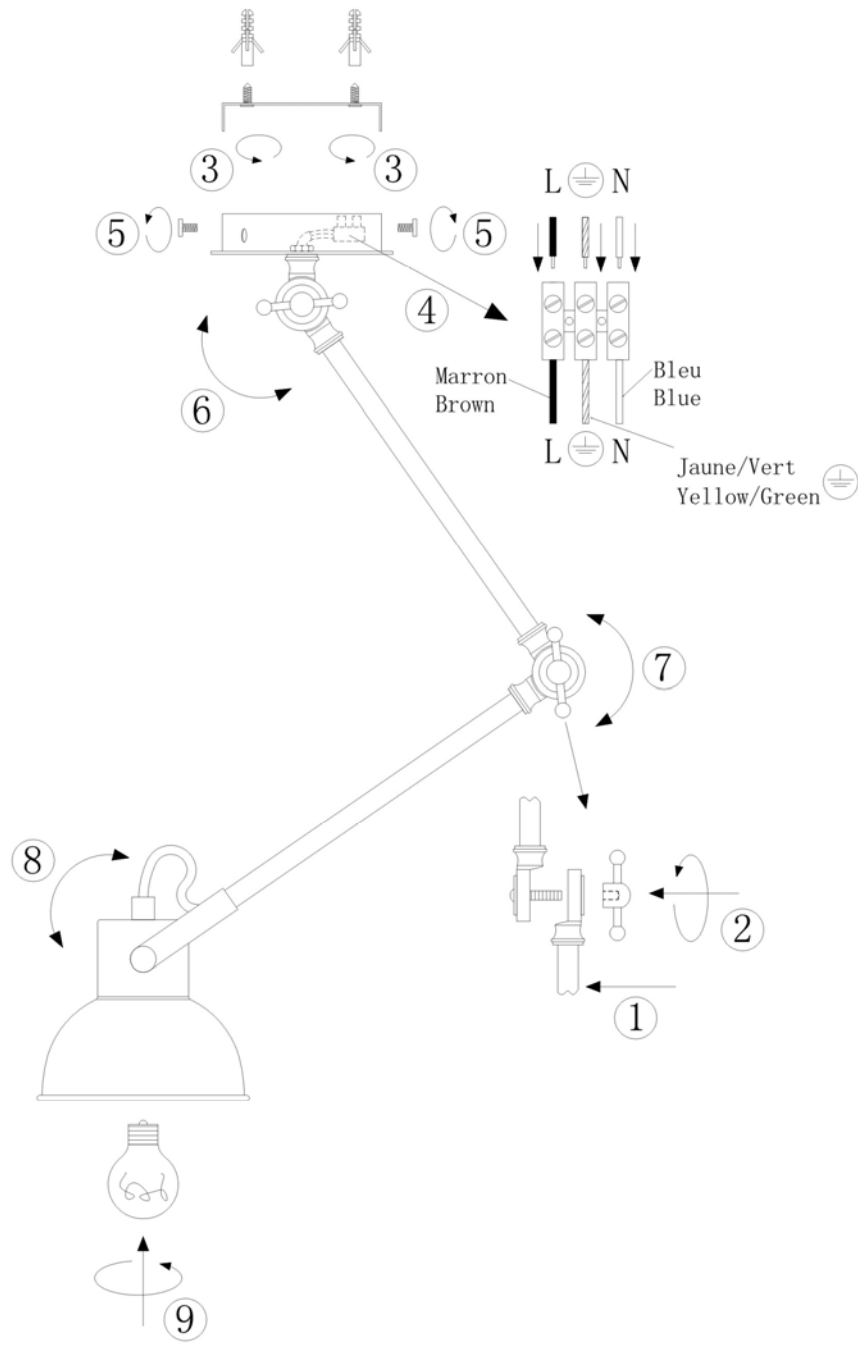

Item number: 31283/01/30

Technical details

Materials used:	Steel
Color:	matt black shade with metallic grey body
Dimmable and how is fixture dimmable	
Size:	Height: 47cm
	Length:
	Width: 53cm
	Net weight: 1.0kgs
Power requirements:	220-240V~50Hz
Bulb type and maximum wattage:	E14 Max.40W
Number of bulbs:	1
IP degree:	20