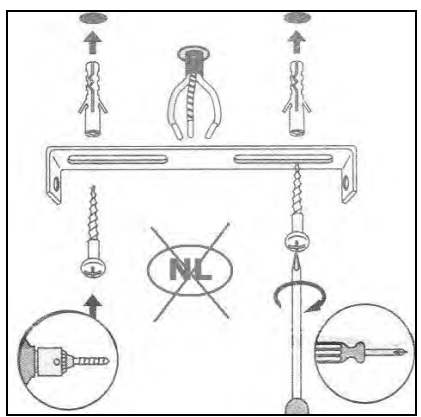

Item number: 31283/01/30

Technical details

Materials used:	Steel
Color:	matt black shade with metallic grey body
Dimmable and how is fixture dimmable	
Size:	Height: 47cm
	Length:
	Width: 53cm
	Net weight: 1.0kgs
Power requirements:	220-240V~50Hz
Bulb type and maximum wattage:	E14 Max.40W
Number of bulbs:	1
IP degree:	20