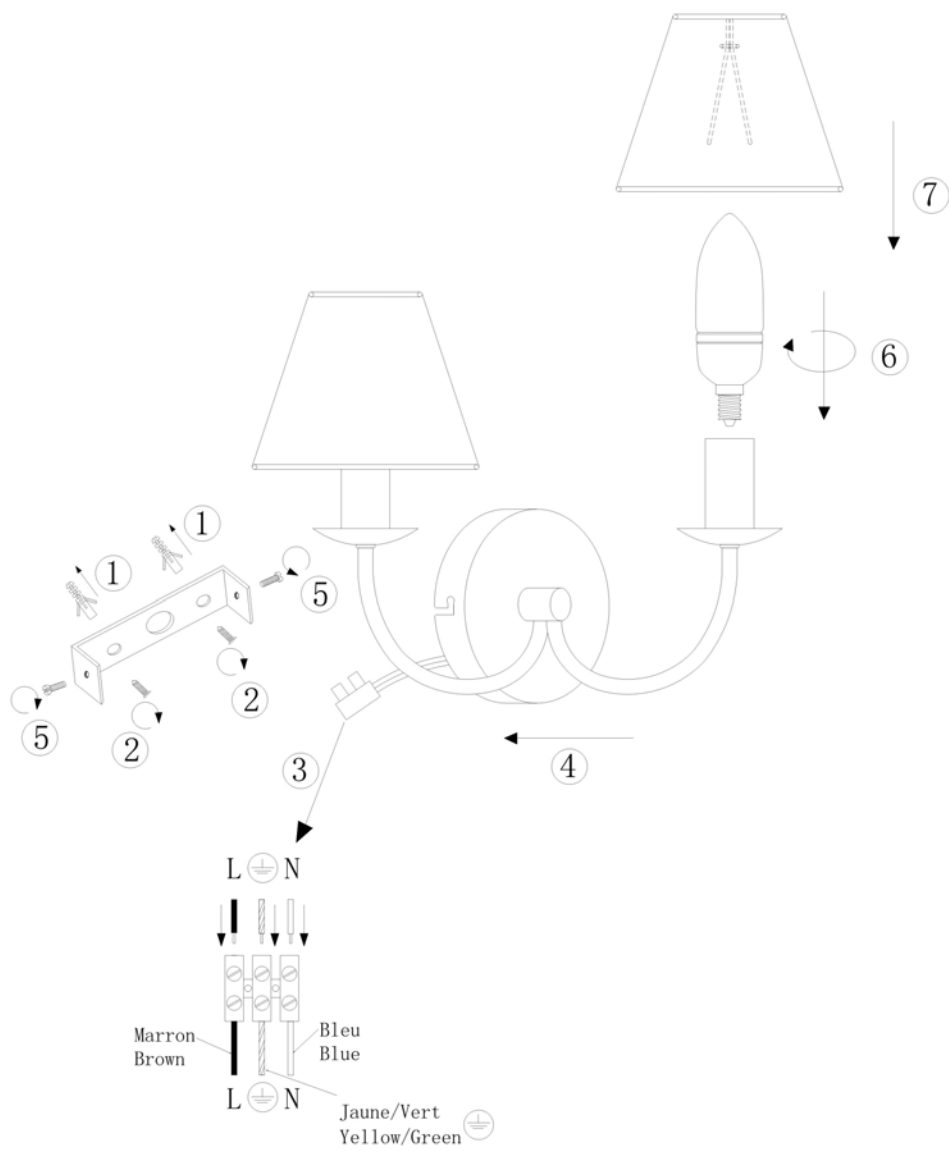

Line drawing of the item (with outline dimensions)

Item number: 31233/02/21

Installation drawing (the same as it in its instruction manual)

### Technical details

materials used:	Steel+fabric	
color:	21	Antique white
dimmable and how is the fixture dimmable:		
size:	Height:	27cm
	Length:	
	Width:	44cm
	Net Weight:	0.7kgs
power requirements:	220-240V~50HZ	
bulb type and maximum Wattage:	E14	Max.40w
number of bulbs:	2XE14	
IP degree:	IP20	