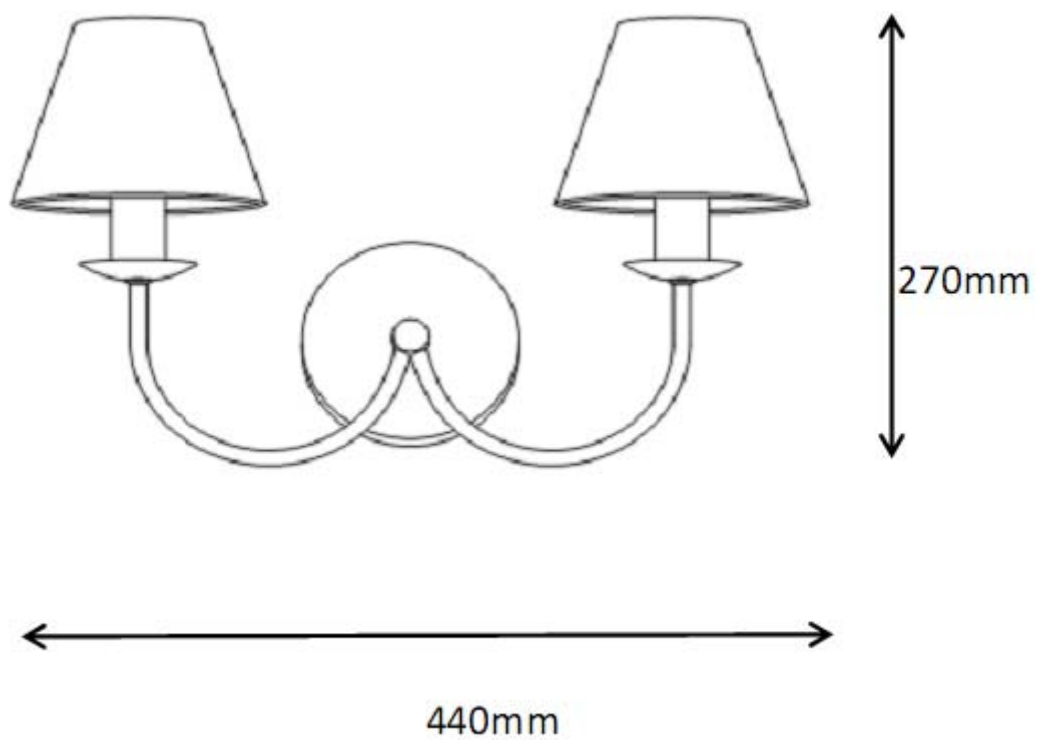

Line drawing of the item (with outline dimensions)

Item number: 31233/02/21

Installation drawing (the same as it in its instruction manual)

### Technical details

materials used:	Steel+fabric	
color:	21	Antique white
dimmable and how is the fixture dimmable:		
size:	Height:	27cm
	Length:	
	Width:	44cm
	Net Weight:	0.7kgs
power requirements:	220-240V~50HZ	
bulb type and maximum Wattage:	E14	Max.40w
number of bulbs:	2XE14	
IP degree:	IP20	