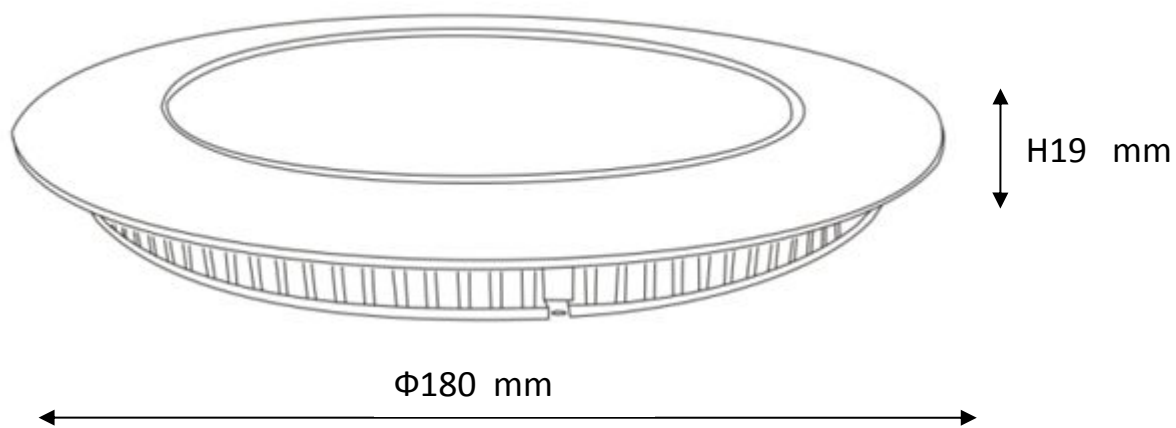

Line drawing of the item

Item number: 28906/18/31

Installation drawing

### Technical details

materials used:	Die-casting Aluminum
color:	Matt white
dimmable and how is the fixture dimmable:	Triac dimmable
size:	Height: 19mm Length: Width: $\Phi$ 180mm Net Weight: 0.4kg
power requirements:	220-240V~50/60 Hz
bulb type and Wattage Range:	SMD3528 11W
number of bulbs:	108pcs
IP degree:	IP40