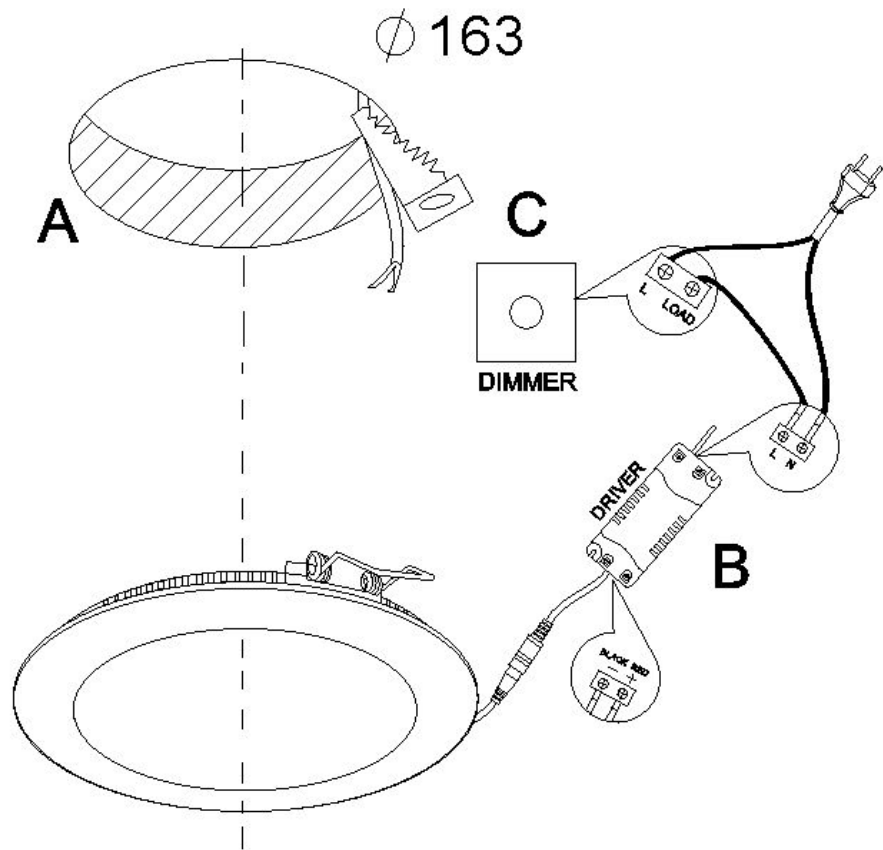

Line drawing of the item

Item number: 28906/18/31

Installation drawing

### Technical details

materials used:	Die-casting Aluminum
color:	Matt white
dimmable and how is the fixture dimmable:	Triac dimmable
size:	Height: 19mm Length: Width: $\Phi$ 180mm Net Weight: 0.4kg
power requirements:	220-240V~50/60 Hz
bulb type and Wattage Range:	SMD3528 11W
number of bulbs:	108pcs
IP degree:	IP40