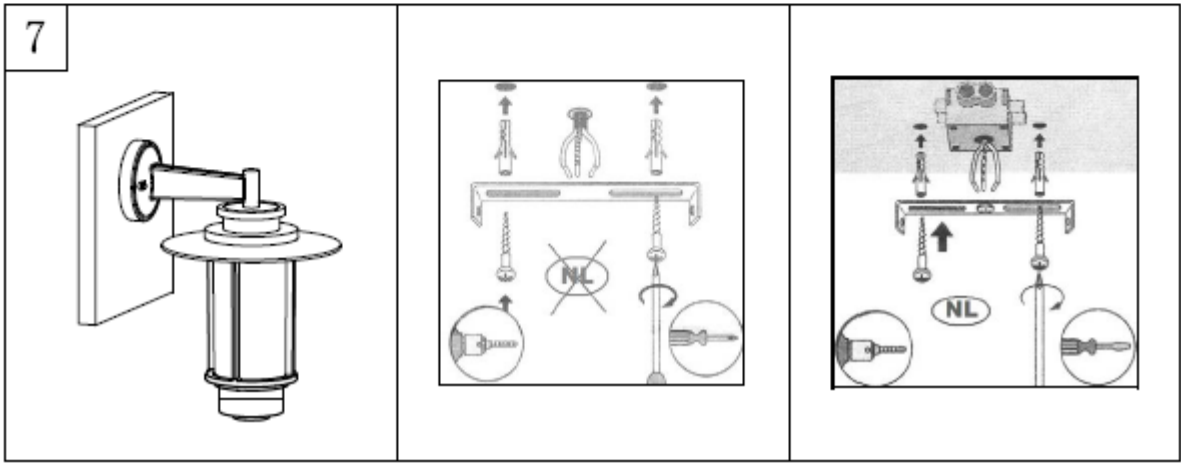

Item number: 27841/01/43

Technical details

Materials used:	Aluminum/PC
Color:	Brown
Dimmable and how is fixture dimmable	
Size:	Height: 365mm
	Length: 290mm
	Width: 240mm
	Net weight: 2Kg
Power requirements:	220V-240V~50Hz
Bulb type and maximum wattage:	E27 Max.23W
Number of bulbs:	1×E27
IP degree:	IP54