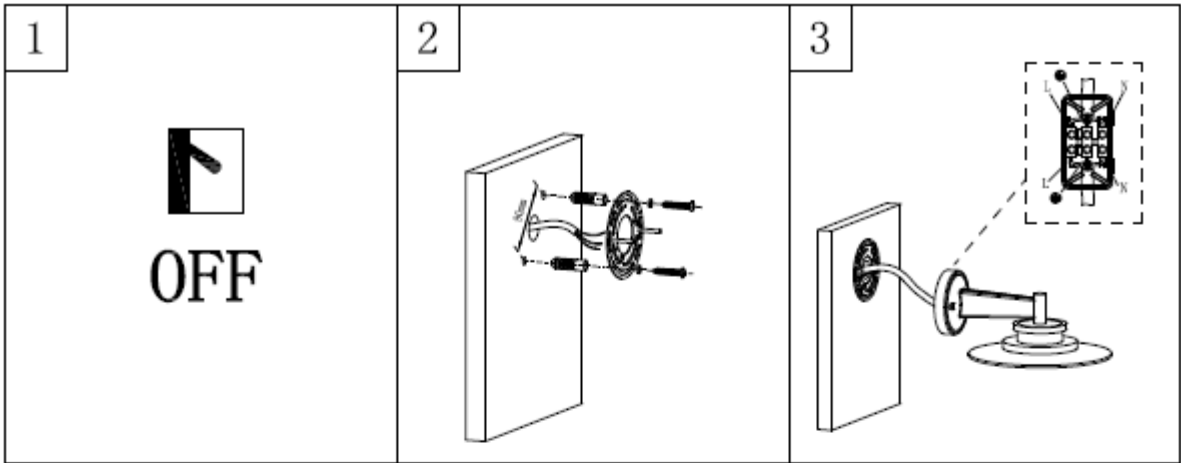

Item number: 27841/01/43

Technical details

Materials used:	Aluminum/PC
Color:	Brown
Dimmable and how is fixture dimmable	
Size:	Height: 365mm
	Length: 290mm
	Width: 240mm
	Net weight: 2Kg
Power requirements:	220V-240V~50Hz
Bulb type and maximum wattage:	E27 Max.23W
Number of bulbs:	1×E27
IP degree:	IP54