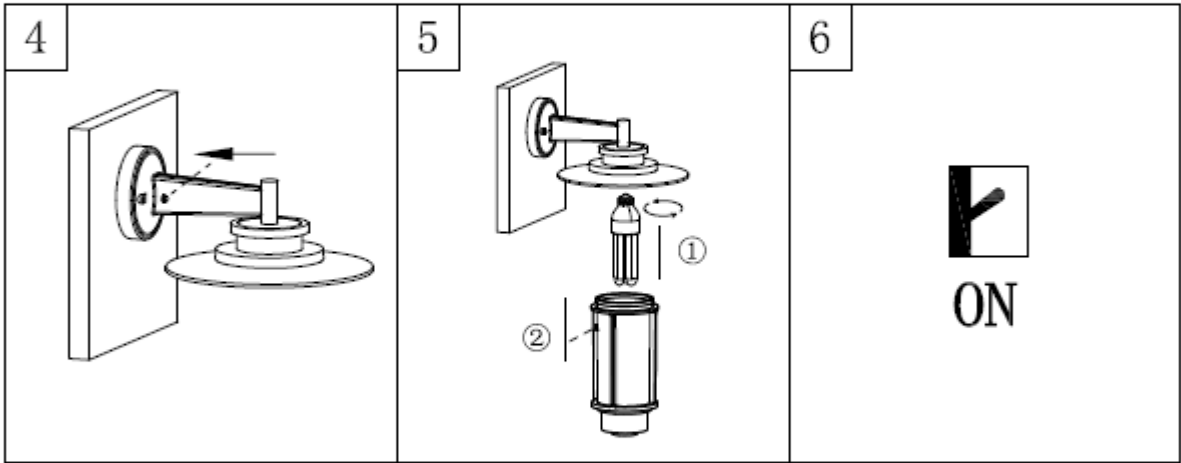

Item number: 27841/01/43

Technical details

Materials used:	Aluminum/PC
Color:	Brown
Dimmable and how is fixture dimmable	
Size:	Height: 365mm
	Length: 290mm
	Width: 240mm
	Net weight: 2Kg
Power requirements:	220V-240V~50Hz
Bulb type and maximum wattage:	E27 Max.23W
Number of bulbs:	1×E27
IP degree:	IP54