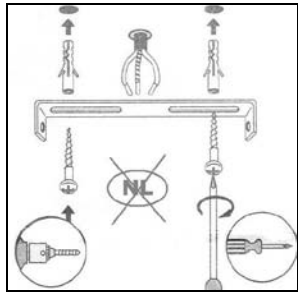

# LUCIDE

Item number: 26991/05/31

Technical details

Materials used:	Metal
Color:	White
Dimmable and how is fixture dimmable	No
Size:	Height: 17.5cm
	Length: 10cm
	Width: 10cm
	Net weight: 0.25kg
Power requirements:	220-240V~50Hz
Bulb type and maximum wattage:	LED 5W
Number of bulbs:	1x 5W LED
IP degree:	IP20