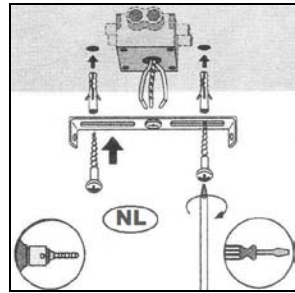

# LUCIDE

Item number: 26991/05/31

Technical details

Materials used:	Metal
Color:	White
Dimmable and how is fixture dimmable	No
Size:	Height: 17.5cm
	Length: 10cm
	Width: 10cm
	Net weight: 0.25kg
Power requirements:	220-240V~50Hz
Bulb type and maximum wattage:	LED 5W
Number of bulbs:	1x 5W LED
IP degree:	IP20