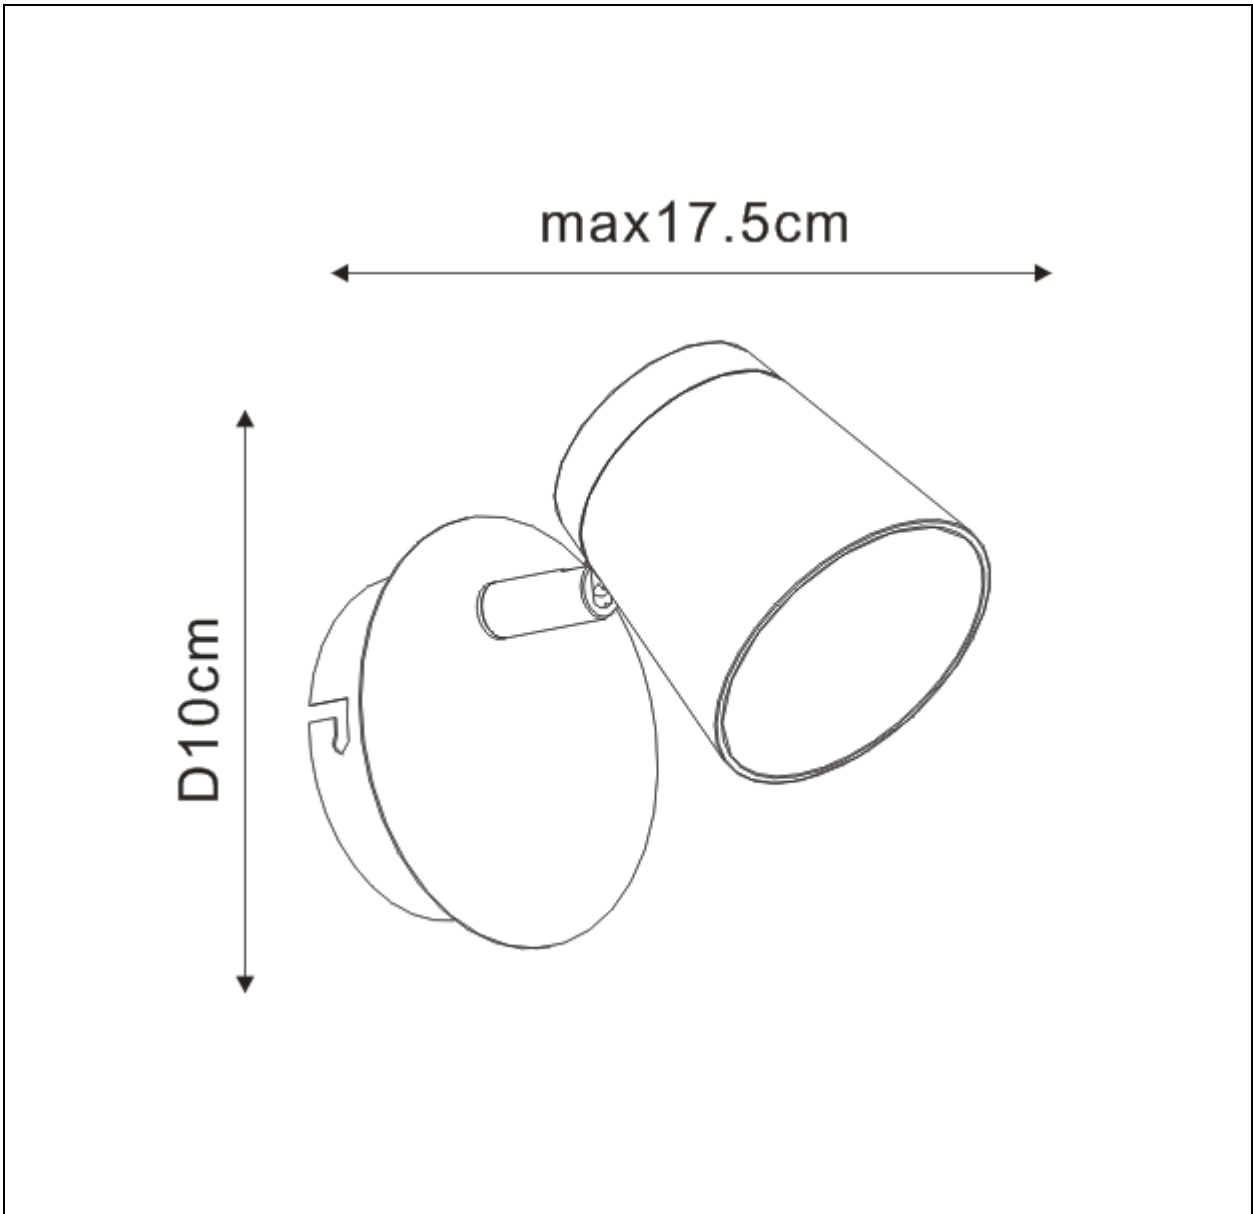

# LUCIDE

Item number: 26991/05/31

Technical details

Materials used:	Metal
Color:	White
Dimmable and how is fixture dimmable	No
Size:	Height: 17.5cm
	Length: 10cm
	Width: 10cm
	Net weight: 0.25kg
Power requirements:	220-240V~50Hz
Bulb type and maximum wattage:	LED 5W
Number of bulbs:	1x 5W LED
IP degree:	IP20