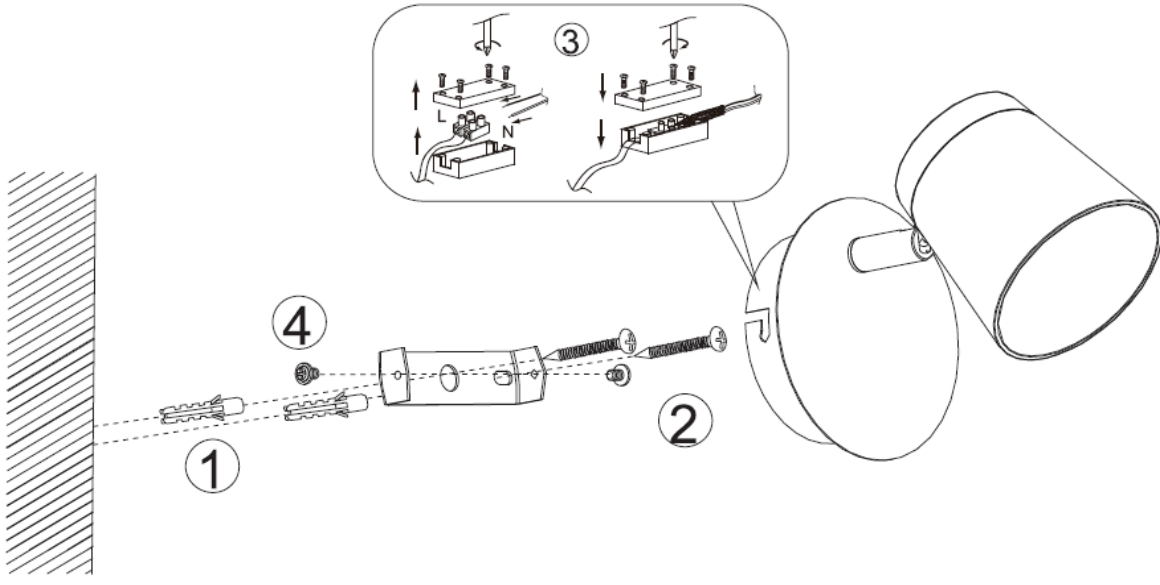

# LUCIDE

Item number: 26991/05/31

Technical details

Materials used:	Metal
Color:	White
Dimmable and how is fixture dimmable	No
Size:	Height: 17.5cm
	Length: 10cm
	Width: 10cm
	Net weight: 0.25kg
Power requirements:	220-240V~50Hz
Bulb type and maximum wattage:	LED 5W
Number of bulbs:	1x 5W LED
IP degree:	IP20