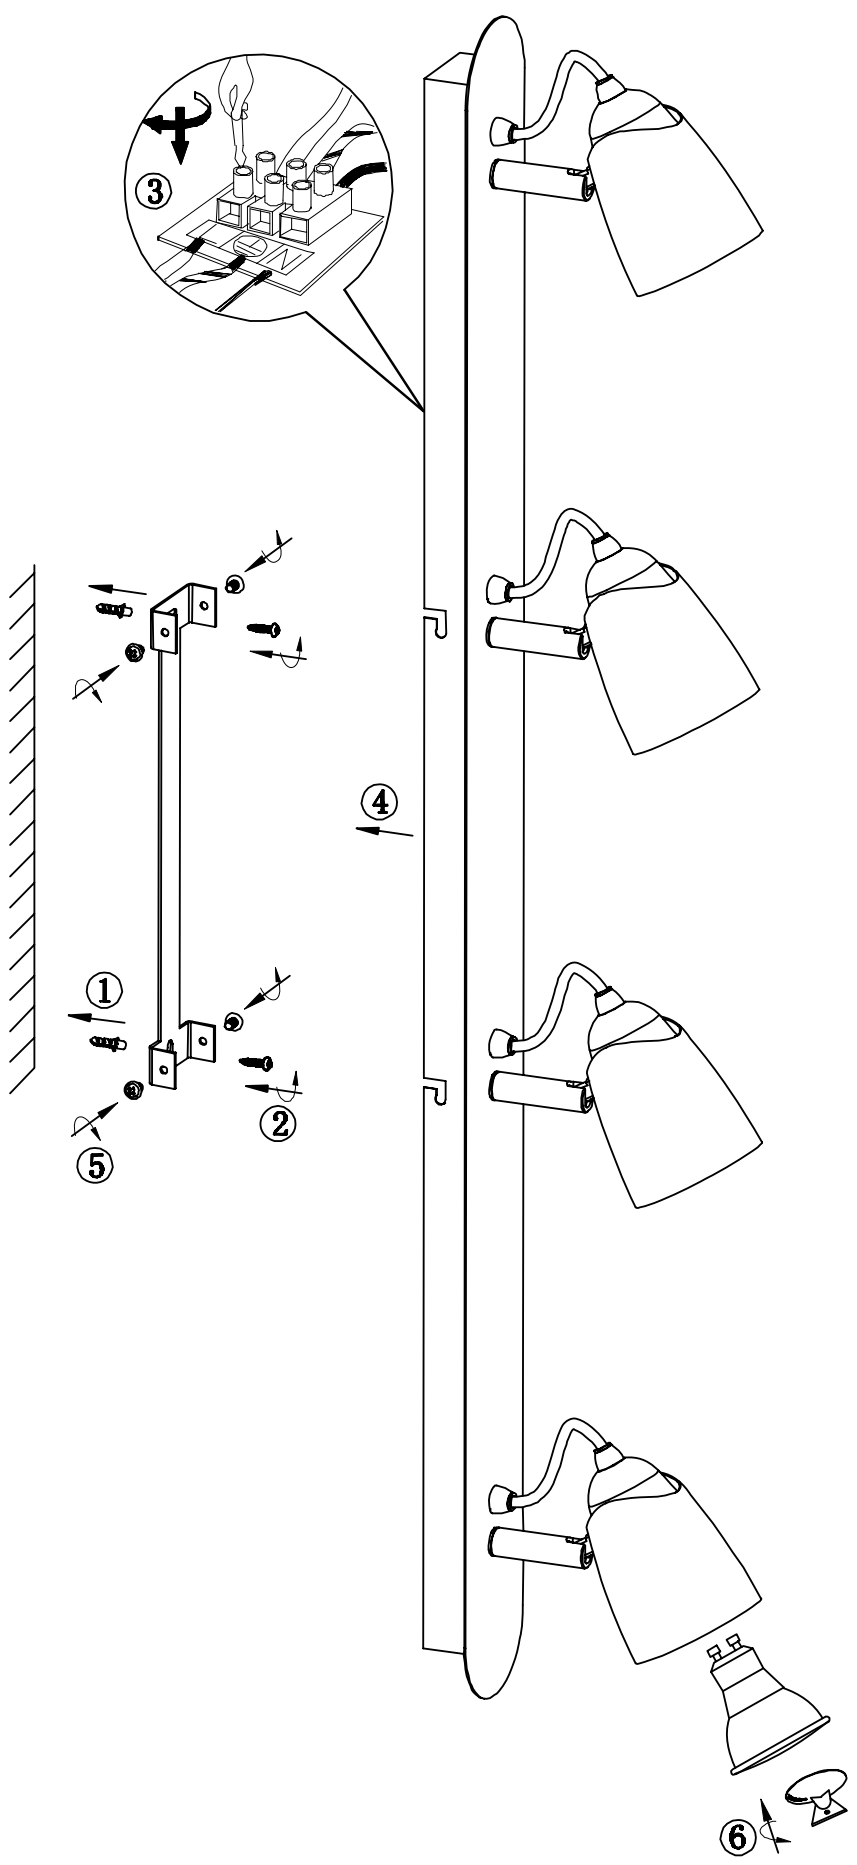

Item number: 26956/20/30, 26956/20/31

Technical details

Materials used:	iron
Color:	Black, White
Dimmable and how is fixture dimmable	Yes
Size:	Height: 15cm
	Length: 79cm
	Width: 6.5cm
	Net weight: 1.53kg
Power requirements:	100-240V~50Hz
Bulb type and maximum wattage:	GU10 LED 5W
Number of bulbs:	4 x GU10 LED
IP degree:	IP20