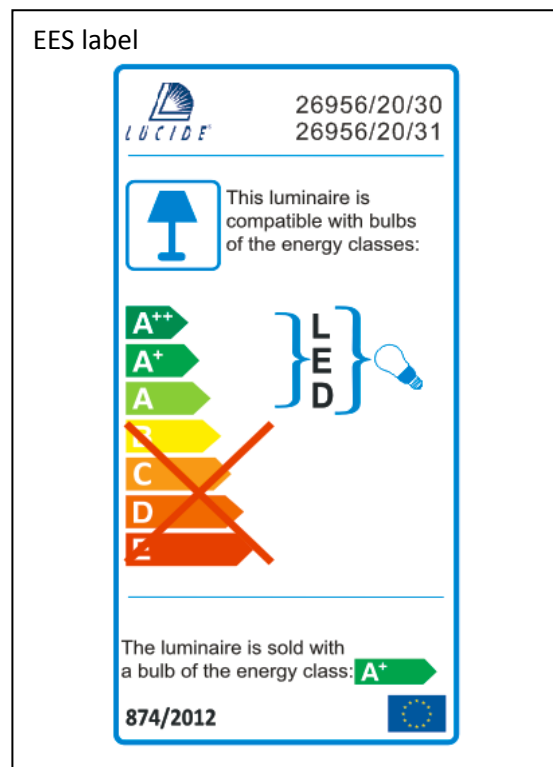

Exclusions pour la garantie : 1. Les pièces de verre cassées sur l'appareil ne seront remplacées que 14 jours à compter de l'achat par l'utilisateur final. 2. L'usure normale, la décoloration résultant d'une utilisation normale. 3. Les dégâts causés par des facteurs externes comme le feu, l'eau, une utilisation / installation ou maintenance incorrecte du produit.

Pour les réclamations de de garantie, le client doit remettre les appareils / pièces défectueuses et le ticket d'achat original.

Garantiebestimmungen:

Lucide NV garantiert für einen Zeitraum von 2 Jahren ab Kaufdatum und Kauf durch den Endkunden, dass das gelieferte Produkt frei von Material- und Herstellungsfehlern ist, sofern das Produkt gemäß der Bedienungsanleitung installiert und gewartet wird.

Von der Garantie ausgenommen: 1. Gebrochene Glasteile der Fassung werden nur innerhalb von 14 Tagen ab Kauf durch den Endkunden ersetzt. 2. Normaler Verschleiß, Verfärbungen aufgrund des normalen Gebrauchs. 3. Beschädigungen aufgrund externer Ursachen wie Feuer, Wasser, unsachgemäße Nutzung/ Installation oder Wartung des Produkts.

Kunden müssen das defekte Produkt/Teil und den Originalkaufbeleg einsenden, um Garantieansprüche geltend zu machen.

Other languages of the manual and further explanations can be found on our website.