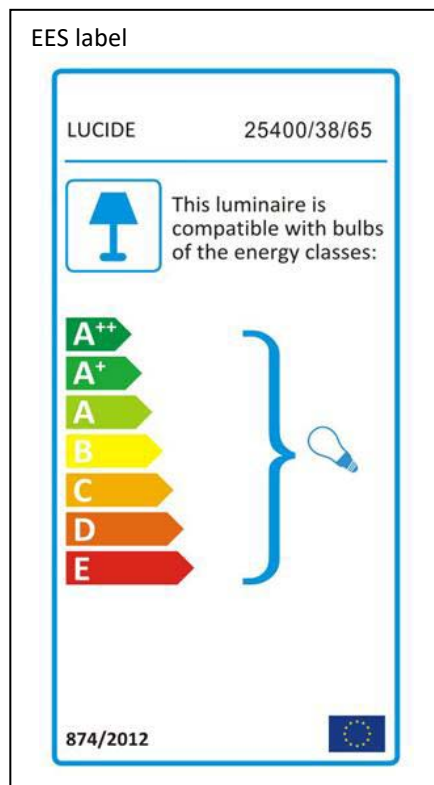

Von der Garantie ausgenommen: 1. Gebrochene Glasteile der Fassung werden nur innerhalb von 14 Tagen ab Kauf durch den Endkunden ersetzt. 2. Normaler Verschleiß, Verfärbungen aufgrund des normalen Gebrauchs. 3. Beschädigungen aufgrund externer Ursachen wie Feuer, Wasser, unsachgemäße Nutzung/ Installation oder Wartung des Produkts.

Kunden müssen das defekte Produkt/Teil und den Originalkaufbeleg einsenden, um Garantieansprüche geltend zu machen.

Deklaracja gwarancji:

LucideNV gwarantuje, że dostarczone produkty będą wolne od defektów materiałowych oraz produkcyjnych przez okres 2 lat od daty zakupu przez użytkownika końcowego, jeżeli urządzenie jest zainstalowane i prawidłowo utrzymywane zgodnie z instrukcją obsługi.

Wyłączenie z gwarancji: 1. Rozbite szkło zostanie wymienione tylko do 14 dni od momentu zakupu przez użytkownika końcowego. 2. Normalne zużycie, utrata koloru w wyniku normalnego użytkowania. 3. Uszkodzenie spowodowane czynnikami zewnętrznymi takimi, jak ogień, woda, nieprawidłowe używanie/ instalacja lub utrzymywanie produktu.

W celu uzyskania gwarancji klient musi zwrócić uszkodzony przedmiot oraz oryginalny dowód zakupu.

Other languages of the manual and further explanations can be found on our website.