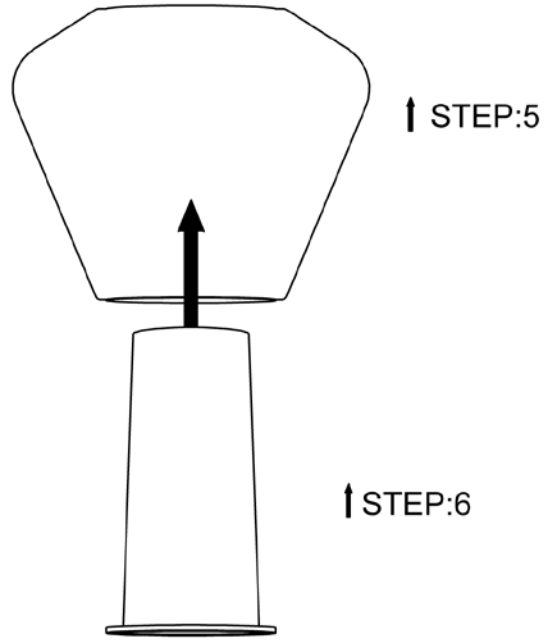

## Technical details

Materials used:	Iron+ Glass
Color:	SMOKEY + OPAL WHITE+SATIN NICKEL
Dimmable and how is fixture dimmable	
Size:	Height: 168cm
	Length:
	Width: $\phi$ 38cm
	Net weight: 3.4KG
Power requirements:	220-240V~50Hz
Bulb type and maximum wattage:	E27 Max.60W
Number of bulbs:	1xE27
IP degree:	IP20