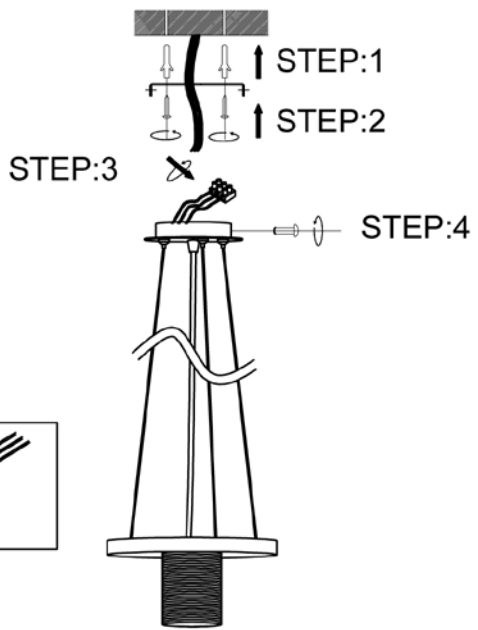

## Technical details

Materials used:	Iron+ Glass
Color:	SMOKEY + OPAL WHITE+SATIN NICKEL
Dimmable and how is fixture dimmable	
Size:	Height: 168cm
	Length:
	Width: $\phi$ 38cm
	Net weight: 3.4KG
Power requirements:	220-240V~50Hz
Bulb type and maximum wattage:	E27 Max.60W
Number of bulbs:	1xE27
IP degree:	IP20