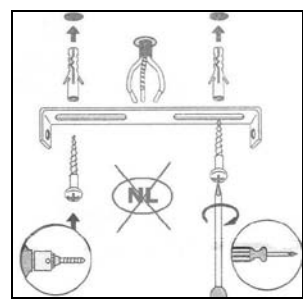

## Technical details

Materials used:	Iron+ Glass
Color:	SMOKEY + OPAL WHITE+SATIN NICKEL
Dimmable and how is fixture dimmable	
Size:	Height: 168cm
	Length:
	Width: $\phi$ 38cm
	Net weight: 3.4KG
Power requirements:	220-240V~50Hz
Bulb type and maximum wattage:	E27 Max.60W
Number of bulbs:	1xE27
IP degree:	IP20