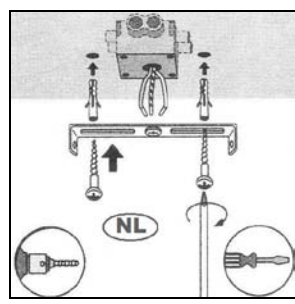

## Technical details

Materials used:	Iron+ Glass
Color:	SMOKEY + OPAL WHITE+SATIN NICKEL
Dimmable and how is fixture dimmable	
Size:	Height: 168cm
	Length:
	Width: $\phi$ 38cm
	Net weight: 3.4KG
Power requirements:	220-240V~50Hz
Bulb type and maximum wattage:	E27 Max.60W
Number of bulbs:	1xE27
IP degree:	IP20