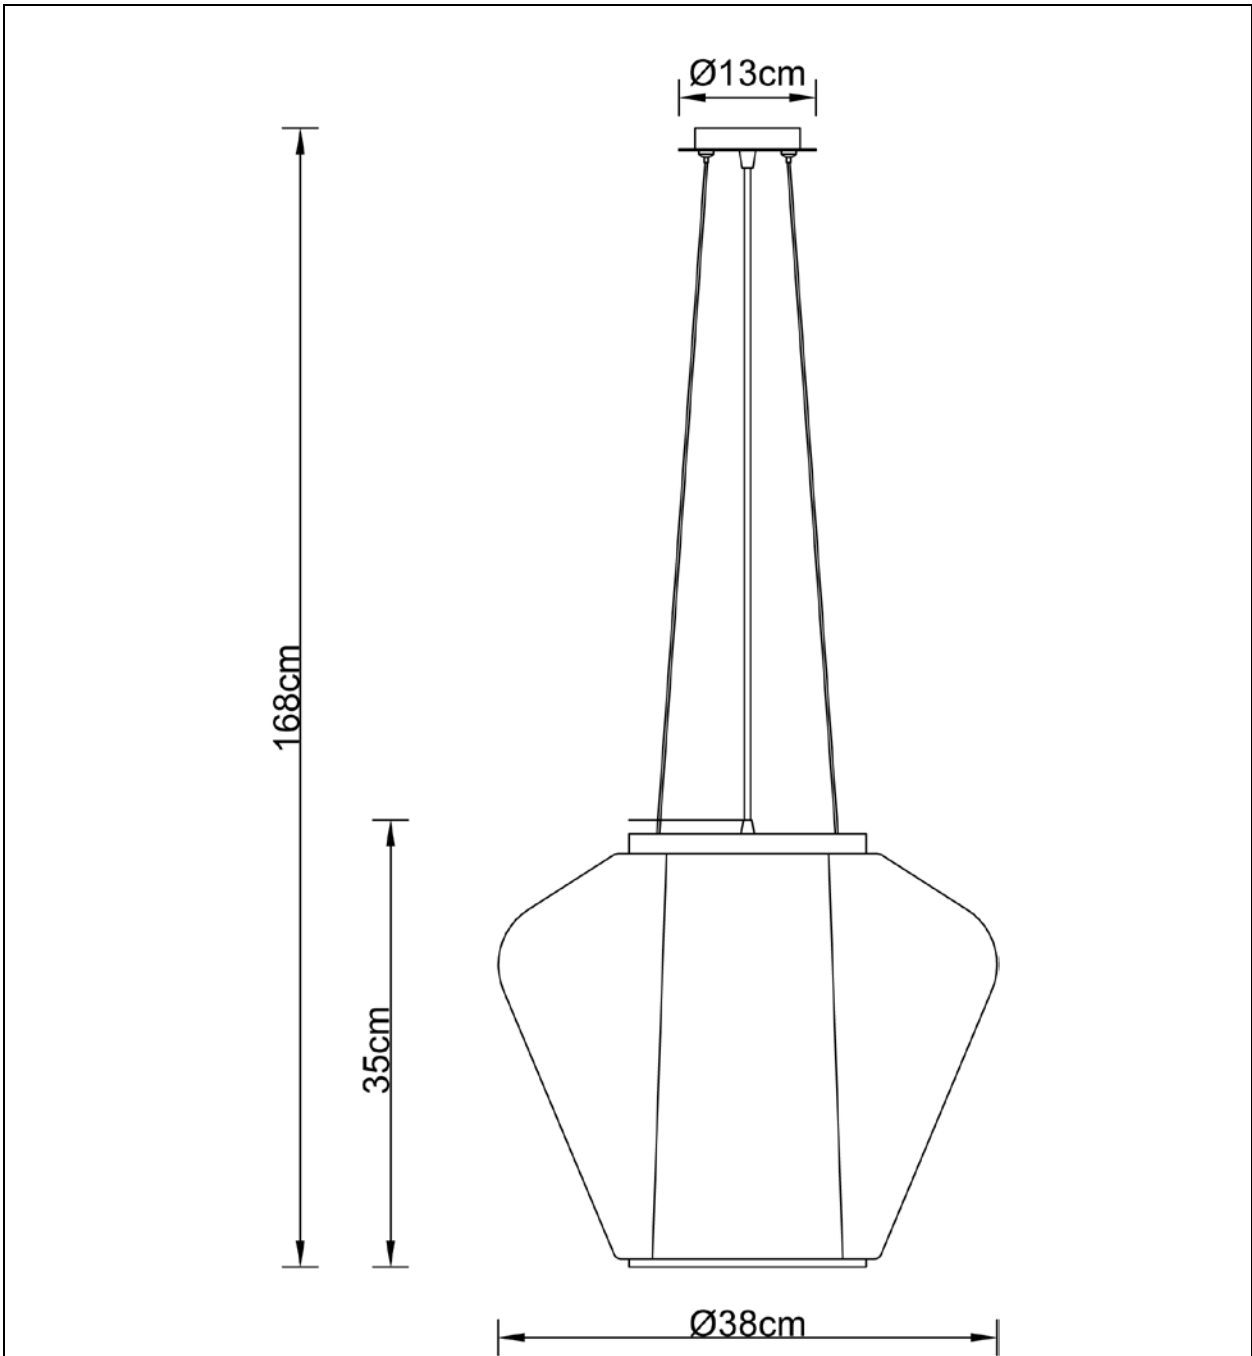

# LUCIDE

Item number: 25400/38/65

## Technical details

Materials used:	Iron+ Glass
Color:	SMOKEY + OPAL WHITE+SATIN NICKEL
Dimmable and how is fixture dimmable	
Size:	Height: 168cm
	Length:
	Width: $\phi$ 38cm
	Net weight: 3.4KG
Power requirements:	220-240V~50Hz
Bulb type and maximum wattage:	E27 Max.60W
Number of bulbs:	1xE27
IP degree:	IP20