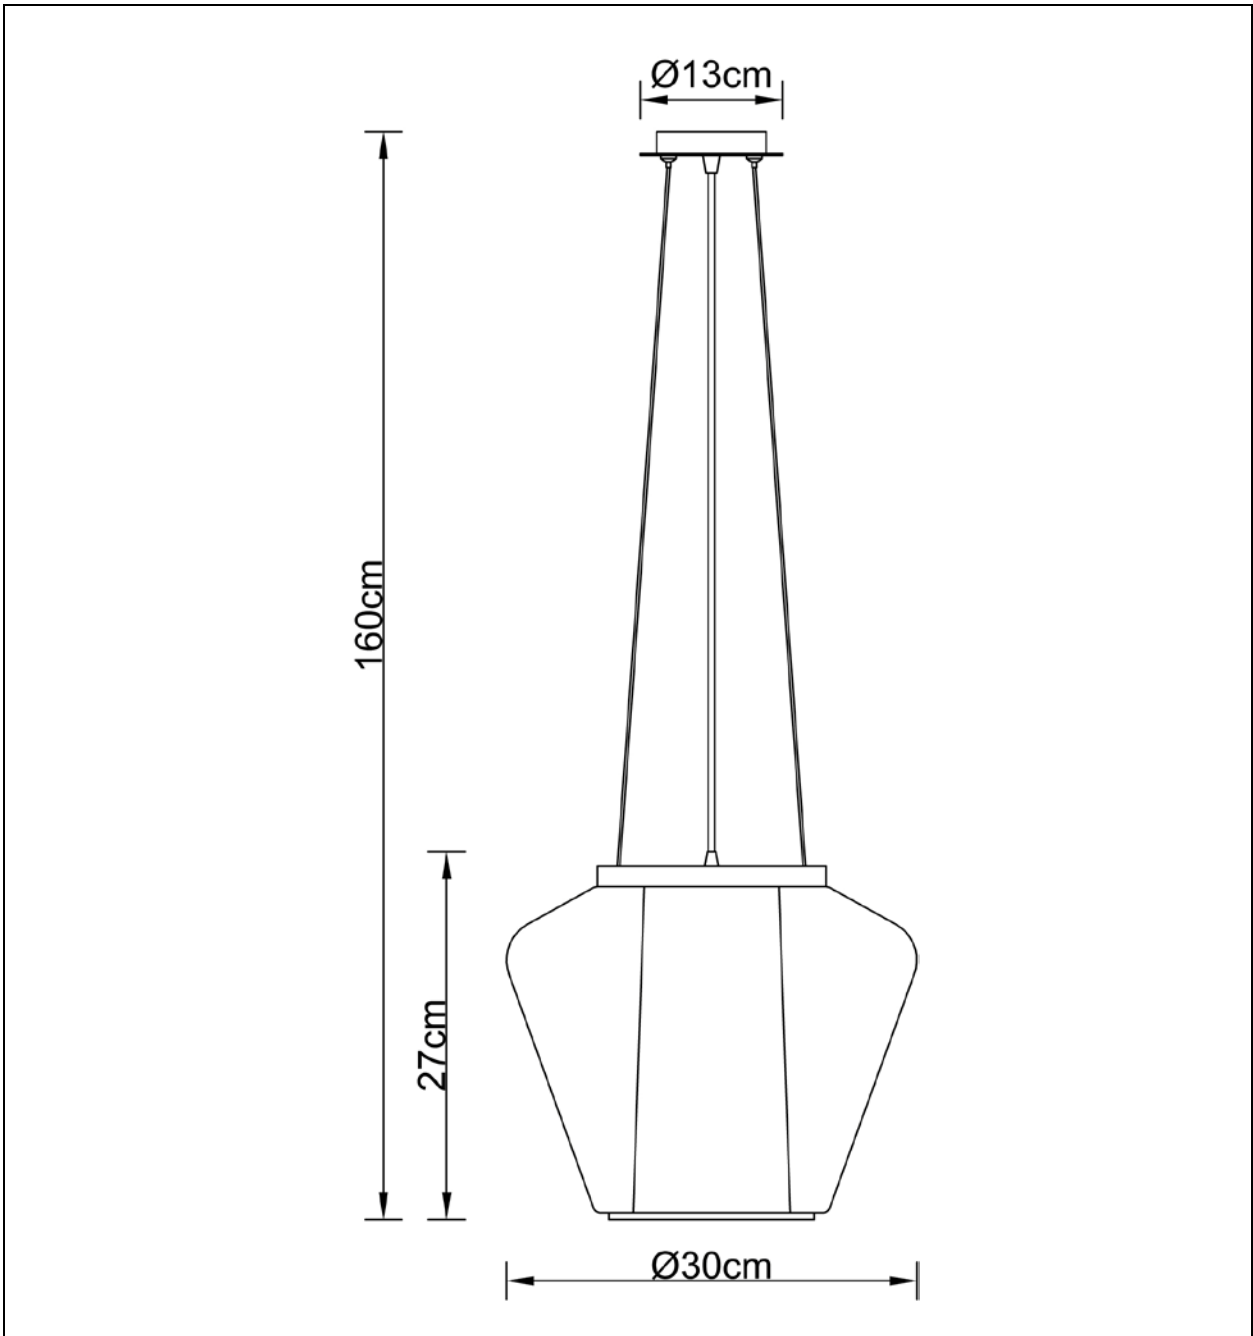

LUCIDE

Item number: 25400/30/65

Technical details

Materials used:	Iron + Glass
Color:	SMOKEY + OPAL WHITE+SATIN NICKEL
Dimmable and how is fixture dimmable	
Size:	Height: 160cm
	Length:
	Width: ϕ 30cm
	Net weight: 2.8KG
Power requirements:	220-240V~50Hz
Bulb type and maximum wattage:	E27 Max.60W
Number of bulbs:	1xE27
IP degree:	IP20