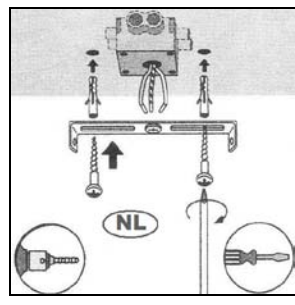

LUCIDE

Item number: 25400/30/65

Technical details

Materials used:	Iron + Glass
Color:	SMOKEY + OPAL WHITE+SATIN NICKEL
Dimmable and how is fixture dimmable	
Size:	Height: 160cm
	Length:
	Width: ϕ 30cm
	Net weight: 2.8KG
Power requirements:	220-240V~50Hz
Bulb type and maximum wattage:	E27 Max.60W
Number of bulbs:	1xE27
IP degree:	IP20