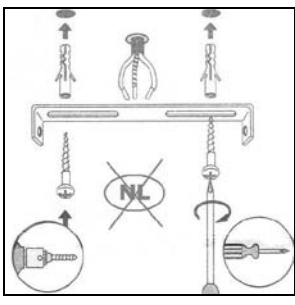

LUCIDE

Item number: 25400/30/65

Technical details

Materials used:	Iron + Glass
Color:	SMOKEY + OPAL WHITE+SATIN NICKEL
Dimmable and how is fixture dimmable	
Size:	Height: 160cm
	Length:
	Width: ϕ 30cm
	Net weight: 2.8KG
Power requirements:	220-240V~50Hz
Bulb type and maximum wattage:	E27 Max.60W
Number of bulbs:	1xE27
IP degree:	IP20