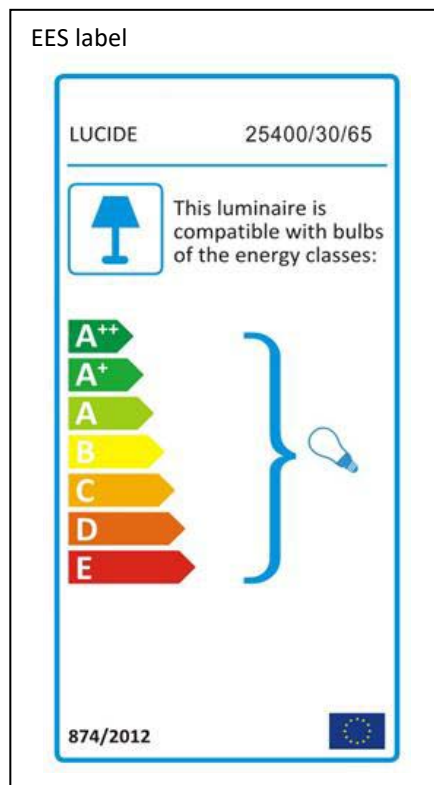

Von der Garantie ausgenommen: 1. Gebrochene Glasteile der Fassung werden nur innerhalb von 14 Tagen ab Kauf durch den Endkunden ersetzt. 2. Normaler Verschleiß, Verfärbungen aufgrund des normalen Gebrauchs. 3. Beschädigungen aufgrund externer Ursachen wie Feuer, Wasser, unsachgemäße Nutzung/ Installation oder Wartung des Produkts.

Kunden müssen das defekte Produkt/Teil und den Originalkaufbeleg einsenden, um Garantieansprüche geltend zu machen.

Deklaracja gwarancji:

LucideNV gwarantuje, że dostarczone produkty będą wolne od defektów materiałowych oraz produkcyjnych przez okres 2 lat od daty zakupu przez użytkownika końcowego, jeżeli urządzenie jest zainstalowane i prawidłowo utrzymywane zgodnie z instrukcją obsługi.

Wyłączenie z gwarancji: 1. Rozbite szkło zostanie wymienione tylko do 14 dni od momentu zakupu przez użytkownika końcowego. 2. Normalne zużycie, utrata koloru w wyniku normalnego użytkowania. 3. Uszkodzenie spowodowane czynnikami zewnętrznymi takimi, jak ogień, woda, nieprawidłowe używanie/ instalacja lub utrzymywanie produktu.

W celu uzyskania gwarancji klient musi zwrócić uszkodzony przedmiot oraz oryginalny dowód zakupu.

Other languages of the manual and further explanations can be found on our website.