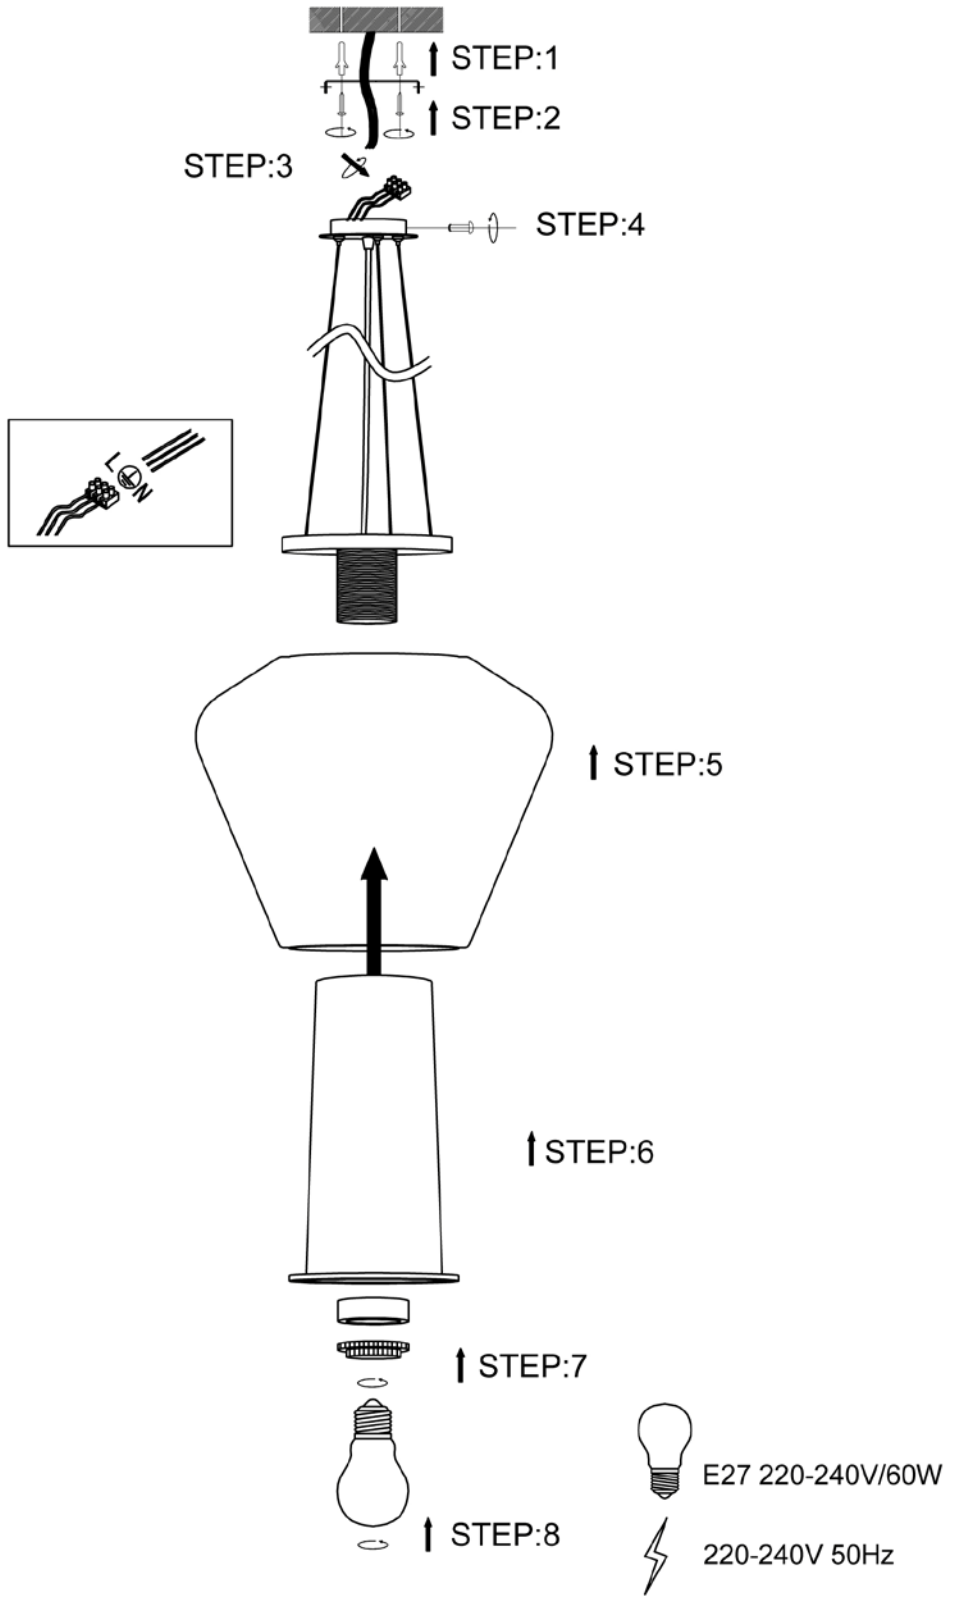

LUCIDE

Item number: 25400/30/65

Technical details

Materials used:	Iron + Glass
Color:	SMOKEY + OPAL WHITE+SATIN NICKEL
Dimmable and how is fixture dimmable	
Size:	Height: 160cm
	Length:
	Width: ϕ 30cm
	Net weight: 2.8KG
Power requirements:	220-240V~50Hz
Bulb type and maximum wattage:	E27 Max.60W
Number of bulbs:	1xE27
IP degree:	IP20