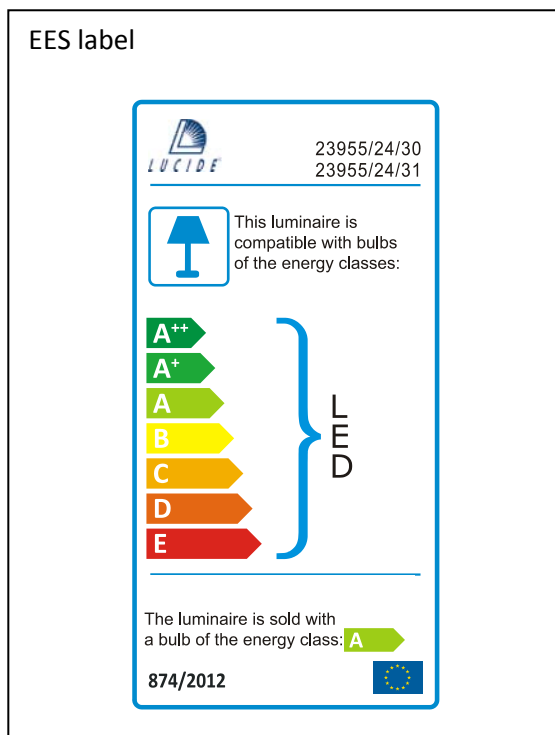

Exclusions pour la garantie : 1. Les pièces de verre cassées sur l'appareil ne seront remplacées que 14 jours à compter de l'achat par l'utilisateur final. 2. L'usure normale, la décoloration résultant d'une utilisation normale. 3. Les dégâts causés par des facteurs externes comme le feu, l'eau, une utilisation / installation ou maintenance incorrecte du produit.

Pour les réclamations de de garantie, le client doit remettre les appareils / pièces défectueuses et le ticket d'achat original.

Garantiebestimmungen:

Lucide NV garantiert für einen Zeitraum von 2 Jahren ab Kaufdatum und Kauf durch den Endkunden, dass das gelieferte Produkt frei von Material- und Herstellungsfehlern ist, sofern das Produkt gemäß der Bedienungsanleitung installiert und gewartet wird.

Von der Garantie ausgenommen: 1. Gebrochene Glasteile der Fassung werden nur innerhalb von 14 Tagen ab Kauf durch den Endkunden ersetzt. 2. Normaler Verschleiß, Verfärbungen aufgrund des normalen Gebrauchs. 3. Beschädigungen aufgrund externer Ursachen wie Feuer, Wasser, unsachgemäße Nutzung/ Installation oder Wartung des Produkts.

Kunden müssen das defekte Produkt/Teil und den Originalkaufbeleg einsenden, um Garantieansprüche geltend zu machen.

Other languages of the manual and further explanations can be found on our website.