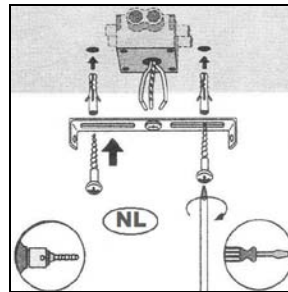

Item number: 23955/24/30
23955/24/31

Technical details

Materials used:	Aluminium
Color:	Black / White
Dimmable and how is fixture dimmable	Yes
Size:	Height: 185cm
	Length: 66cm
	Width: 9cm
	Net weight: 1.85kg
Power requirements:	220-240V~50Hz
Bulb type and maximum wattage:	AR111 Max. 12W LED
Number of bulbs:	4xAR111
IP degree:	IP20