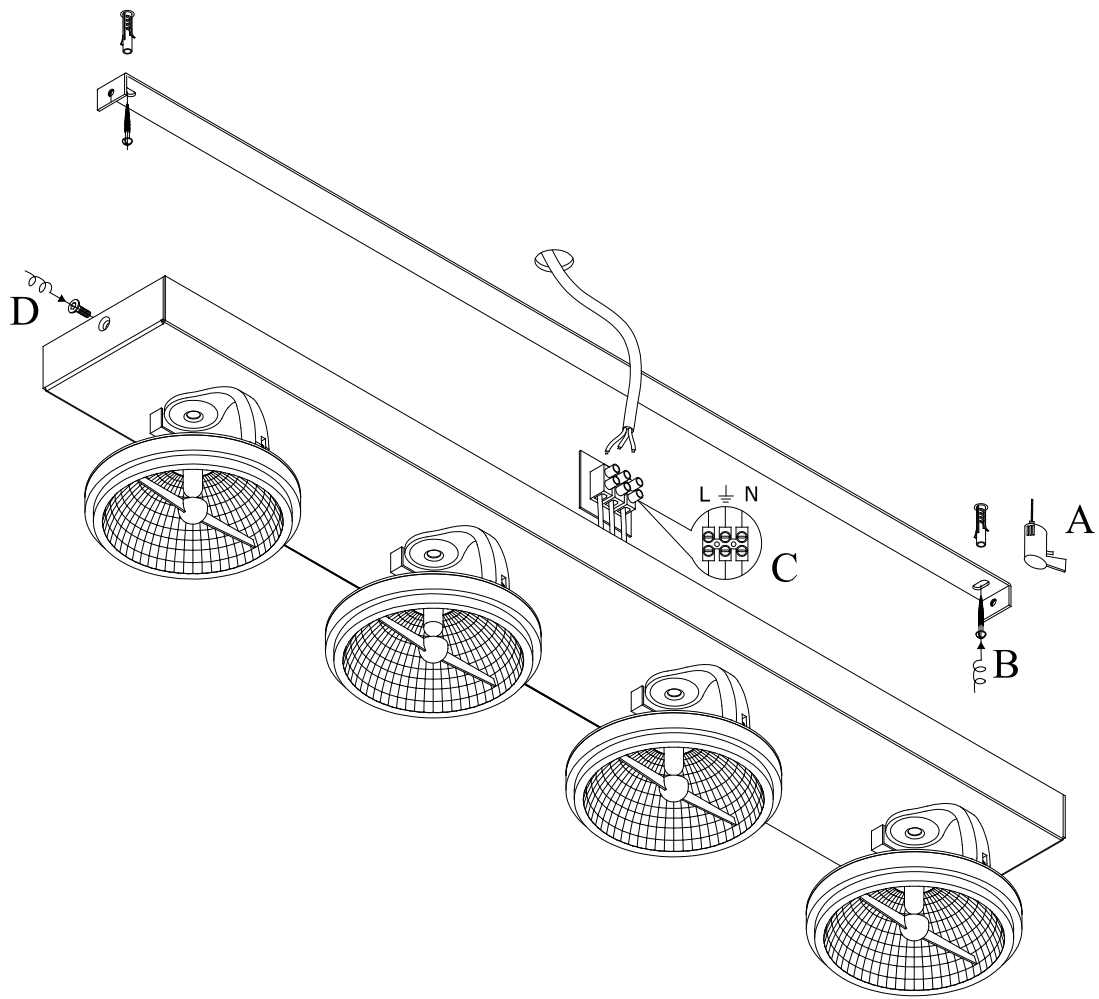

Item number: 23955/24/30
23955/24/31

Technical details

Materials used:	Aluminium
Color:	Black / White
Dimmable and how is fixture dimmable	Yes
Size:	Height: 185cm
	Length: 66cm
	Width: 9cm
	Net weight: 1.85kg
Power requirements:	220-240V~50Hz
Bulb type and maximum wattage:	AR111 Max. 12W LED
Number of bulbs:	4xAR111
IP degree:	IP20