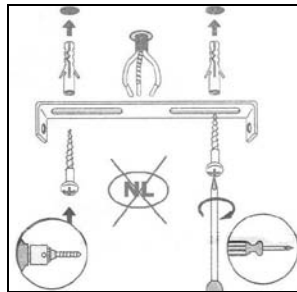

Item number: 23955/24/30
23955/24/31

Technical details

Materials used:	Aluminium
Color:	Black / White
Dimmable and how is fixture dimmable	Yes
Size:	Height: 185cm
	Length: 66cm
	Width: 9cm
	Net weight: 1.85kg
Power requirements:	220-240V~50Hz
Bulb type and maximum wattage:	AR111 Max. 12W LED
Number of bulbs:	4xAR111
IP degree:	IP20