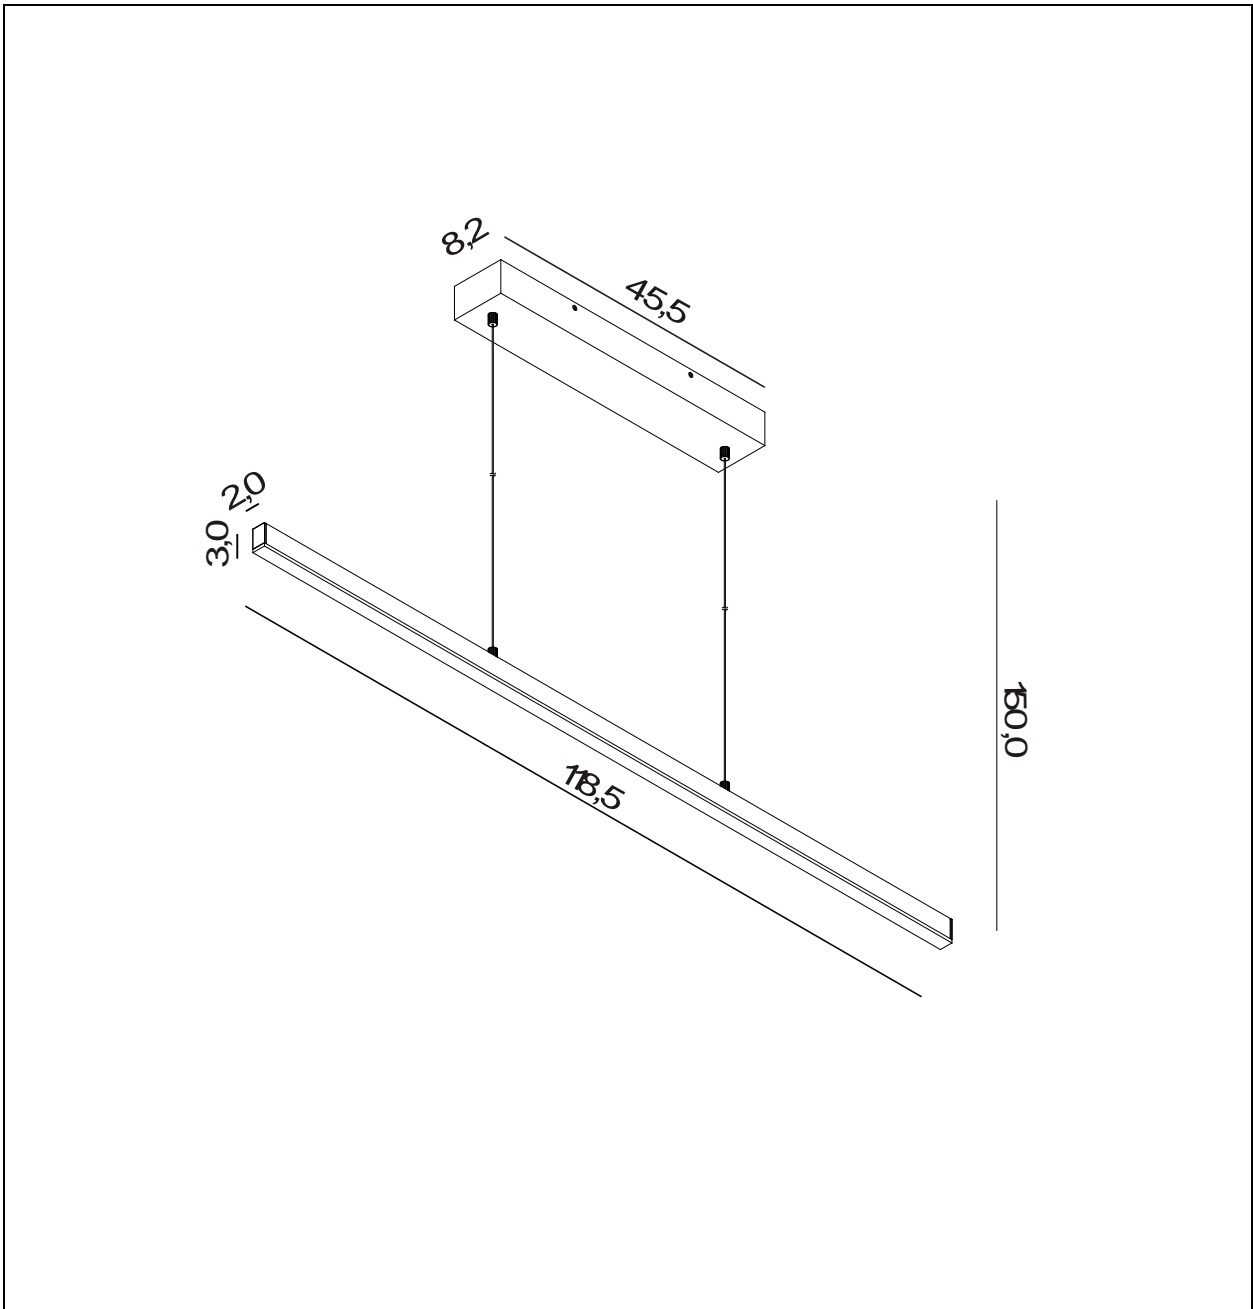

LUCIDE

Item number: 23456/30/43
23461/30/30

Technical details

Materials used:	Aluminium
Color:	Coffee / Black
Dimmable and how is fixture dimmable	Yes
Size:	Height: 150cm
	Length: 118.5cm
	Width: 8.2cm
	Net weight: 2.2kg
Power requirements:	220-240V~50Hz
Bulb type and maximum wattage:	AC LED, 30W
Number of bulbs:	1x30W LED STRIP
IP degree:	IP20