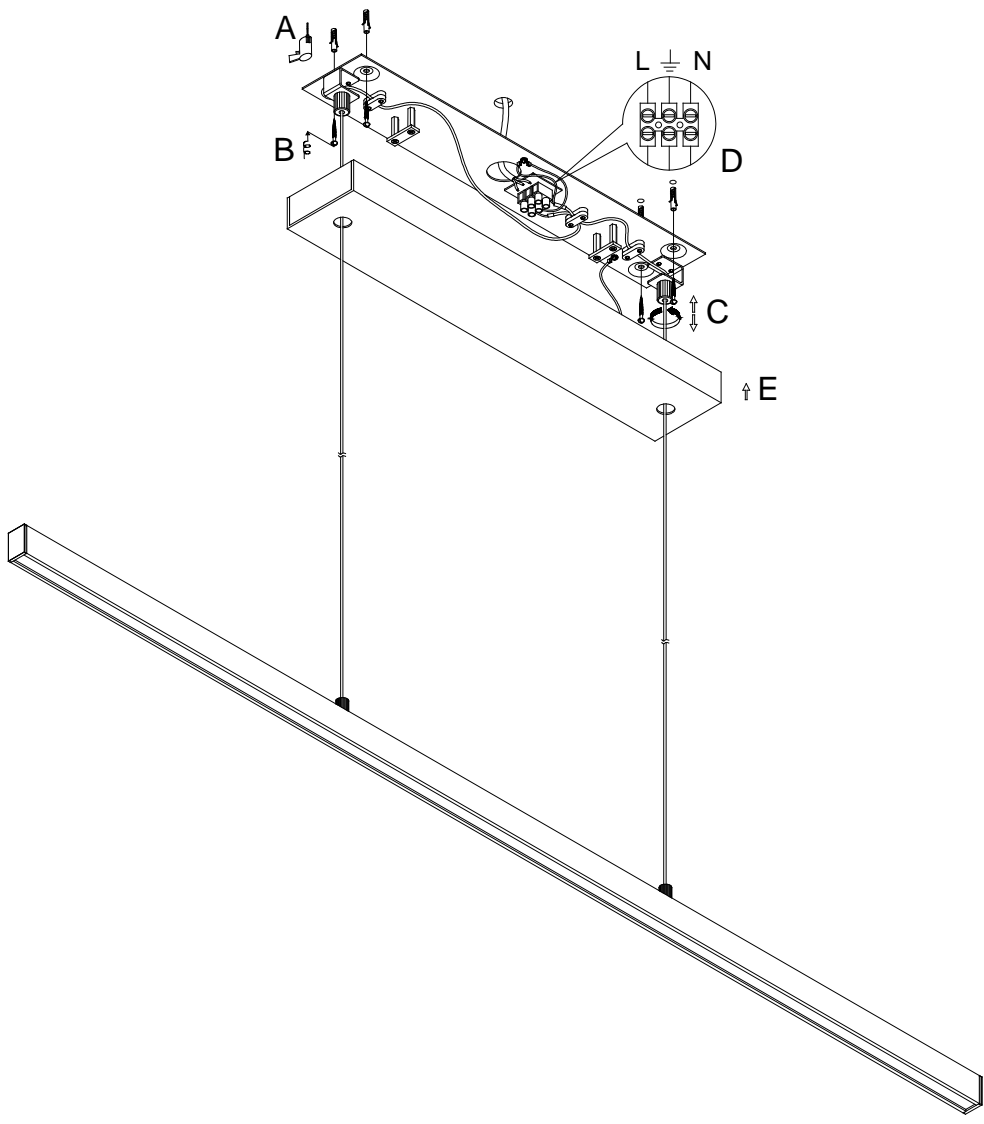

LUCIDE

Item number: 23456/30/43
23461/30/30

Technical details

Materials used:	Aluminium
Color:	Coffee / Black
Dimmable and how is fixture dimmable	Yes
Size:	Height: 150cm
	Length: 118.5cm
	Width: 8.2cm
	Net weight: 2.2kg
Power requirements:	220-240V~50Hz
Bulb type and maximum wattage:	AC LED, 30W
Number of bulbs:	1x30W LED STRIP
IP degree:	IP20