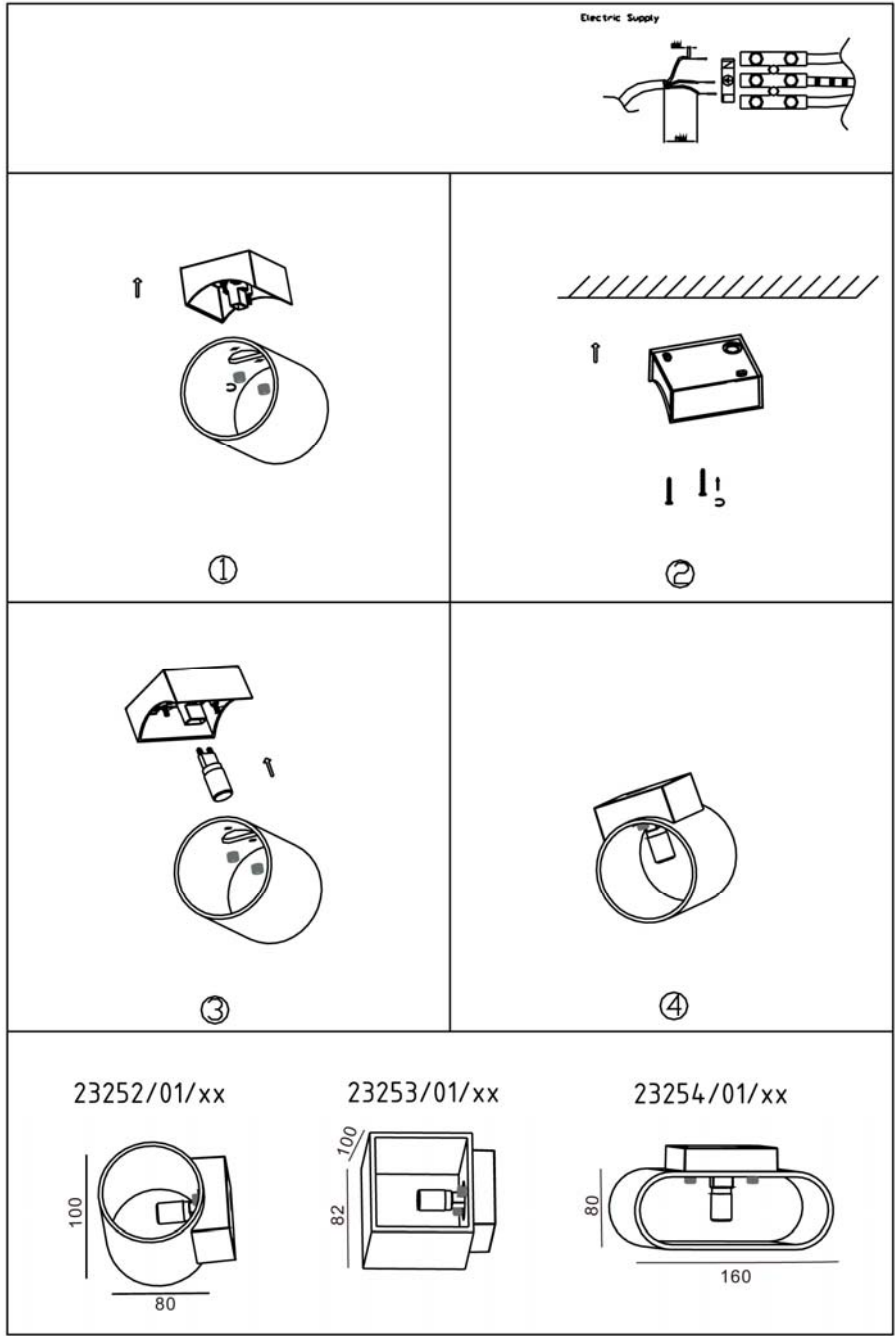

Line drawing of the item

Item number: 23252/01/XX

Installation drawing

Technical details

materials used:	aluminium	
color:	White,black	
dimmable and how is the fixture dimmable:		
size:	Height:	100mm
	Length:	80mm
	Width:	80mm
	Net Weight:	325g
power requirements:	220-240V~50Hz	
bulb type and maximum Wattage:	G9 W/O BULB	
number of bulbs:		
IP degree:	IP20	