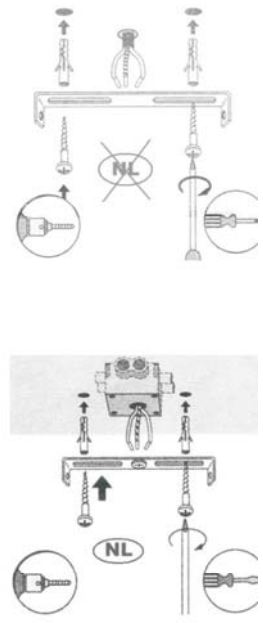

Line drawing of the item

Item number: 23252/01/XX

Installation drawing

Technical details

materials used:	aluminium	
color:	White,black	
dimmable and how is the fixture dimmable:		
size:	Height:	100mm
	Length:	80mm
	Width:	80mm
	Net Weight:	325g
power requirements:	220-240V~50Hz	
bulb type and maximum Wattage:	G9 W/O BULB	
number of bulbs:		
IP degree:	IP20	