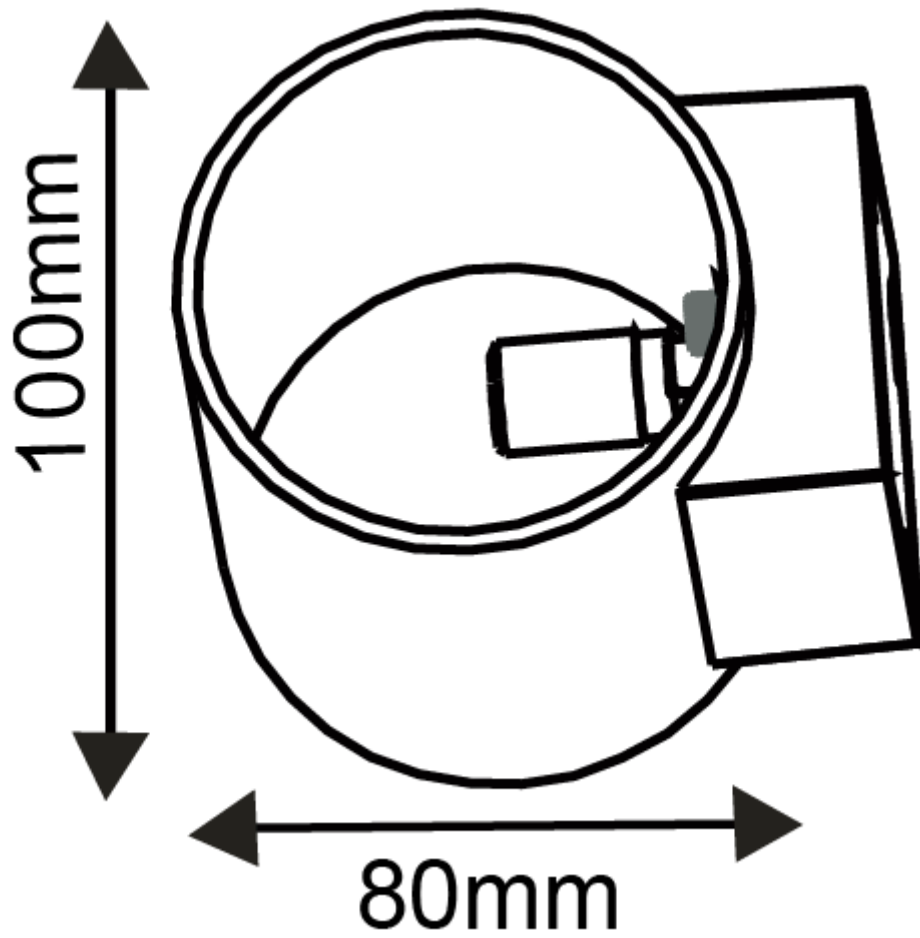

Line drawing of the item

Item number: 23252/01/XX

Installation drawing

Technical details

materials used:	aluminium	
color:	White,black	
dimmable and how is the fixture dimmable:		
size:	Height:	100mm
	Length:	80mm
	Width:	80mm
	Net Weight:	325g
power requirements:	220-240V~50Hz	
bulb type and maximum Wattage:	G9 W/O BULB	
number of bulbs:		
IP degree:	IP20	