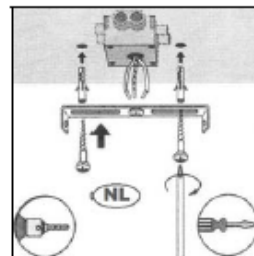

Line drawing of the item (with outline dimensions)

Item number: 23208/31/31

Installation drawing (the same as it in its instruction manual)

Technical details

materials used:	Metal
color:	White
dimmable and how is the fixture dimmable:	
size:	Height: 180mm Length: 85mm Width: 85mm Net Weight:
power requirements:	220-240V/50Hz
bulb type and maximum Wattage:	G9/28W
number of bulbs:	1
IP degree:	IP20