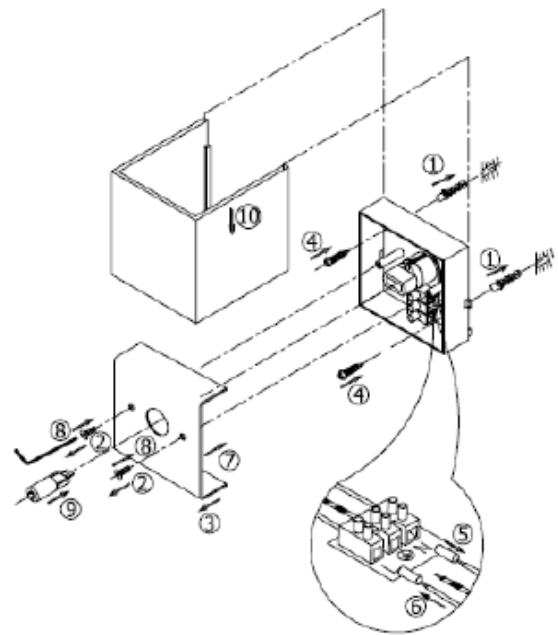

Line drawing of the item (with outline dimensions)

Item number: 23208/31/31

Installation drawing (the same as it in its instruction manual)

Technical details

materials used:	Metal
color:	White
dimmable and how is the fixture dimmable:	
size:	Height: 180mm Length: 85mm Width: 85mm Net Weight:
power requirements:	220-240V/50Hz
bulb type and maximum Wattage:	G9/28W
number of bulbs:	1
IP degree:	IP20