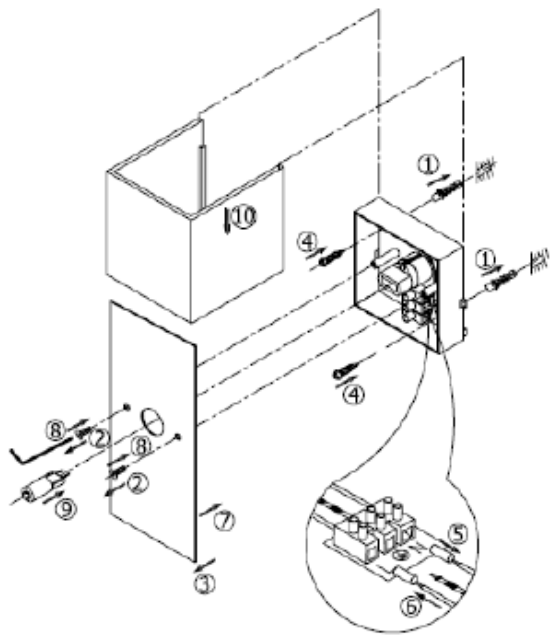

Line drawing of the item (with outline dimensions)

Item number: 23208/31/31

Installation drawing (the same as it in its instruction manual)

Technical details

materials used:	Metal
color:	White
dimmable and how is the fixture dimmable:	
size:	Height: 180mm Length: 85mm Width: 85mm Net Weight:
power requirements:	220-240V/50Hz
bulb type and maximum Wattage:	G9/28W
number of bulbs:	1
IP degree:	IP20