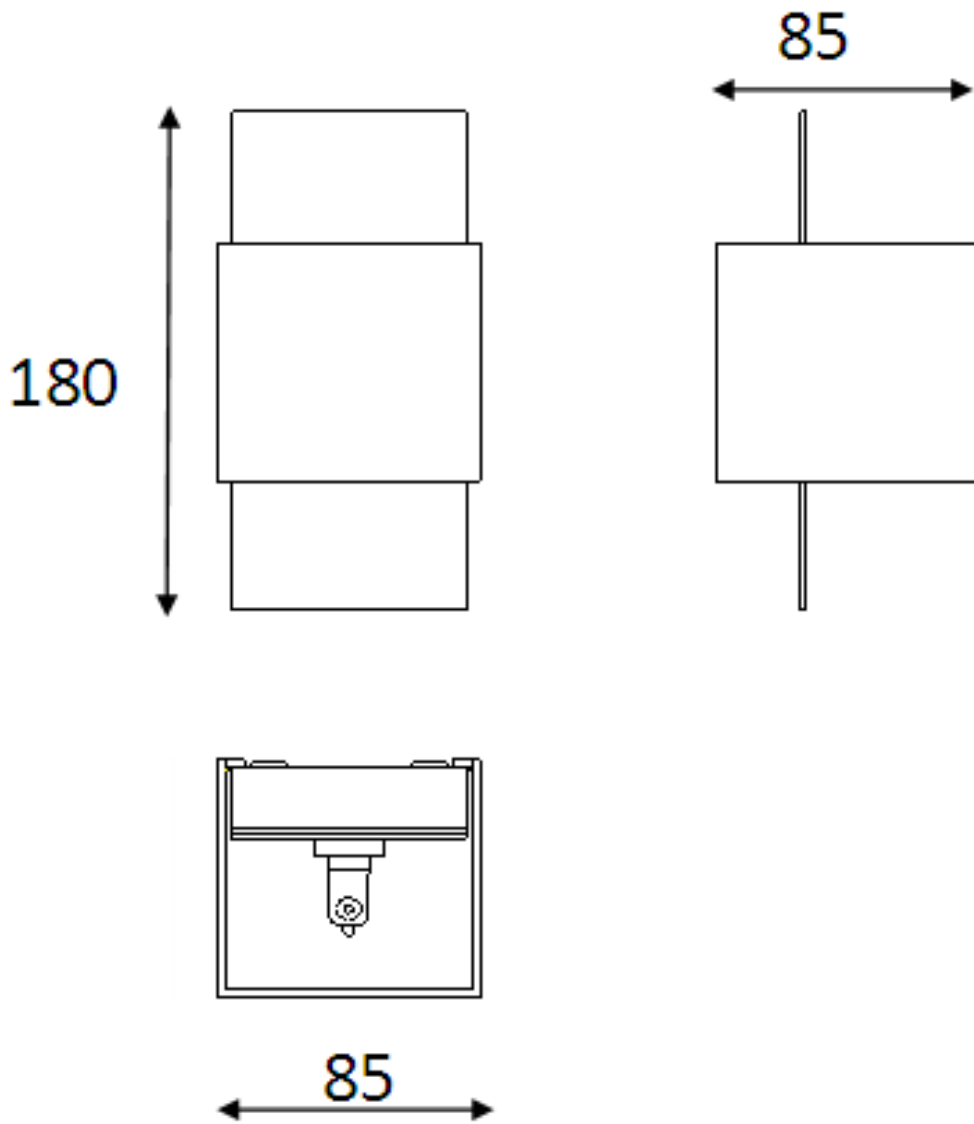

Line drawing of the item (with outline dimensions)

Item number: 23208/31/31

Installation drawing (the same as it in its instruction manual)

Technical details

materials used:	Metal
color:	White
dimmable and how is the fixture dimmable:	
size:	Height: 180mm Length: 85mm Width: 85mm Net Weight:
power requirements:	220-240V/50Hz
bulb type and maximum Wattage:	G9/28W
number of bulbs:	1
IP degree:	IP20