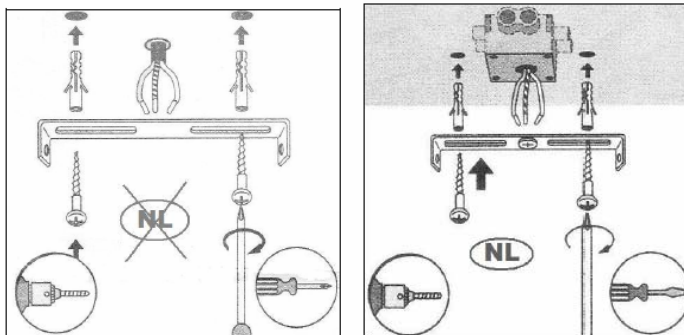

Line drawing of the item (with outline dimensions)

Item number: 17992/14

Installation drawing (the same as it in its instruction manual)

Technical details

materials used:	Metal
color:	哑镍/青古铜/红古铜
dimmable and how is the fixture dimmable:	
size:	Height: 14cm Length: $\Phi$ 23cm Width: Net Weight: 1.1KGS
power requirements:	220-240V~50Hz
bulb type and maximum Wattage:	GU10 LED MAX.3*4.5W
number of bulbs:	3XGU10 LED
IP degree:	IP20