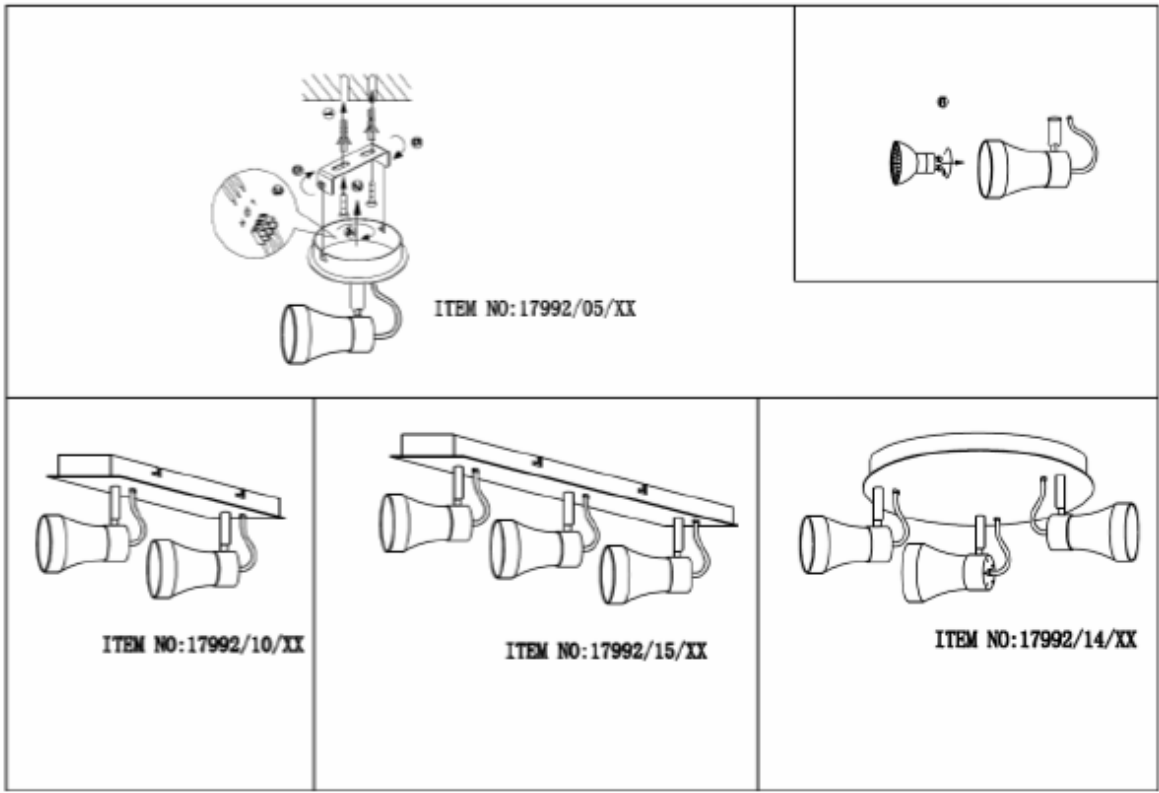

Line drawing of the item (with outline dimensions)

Item number: 17992/14

Installation drawing (the same as it in its instruction manual)

Technical details

materials used:	Metal
color:	哑镍/青古铜/红古铜
dimmable and how is the fixture dimmable:	
size:	Height: 14cm Length: $\Phi$ 23cm Width: Net Weight: 1.1KGS
power requirements:	220-240V~50Hz
bulb type and maximum Wattage:	GU10 LED MAX.3*4.5W
number of bulbs:	3XGU10 LED
IP degree:	IP20