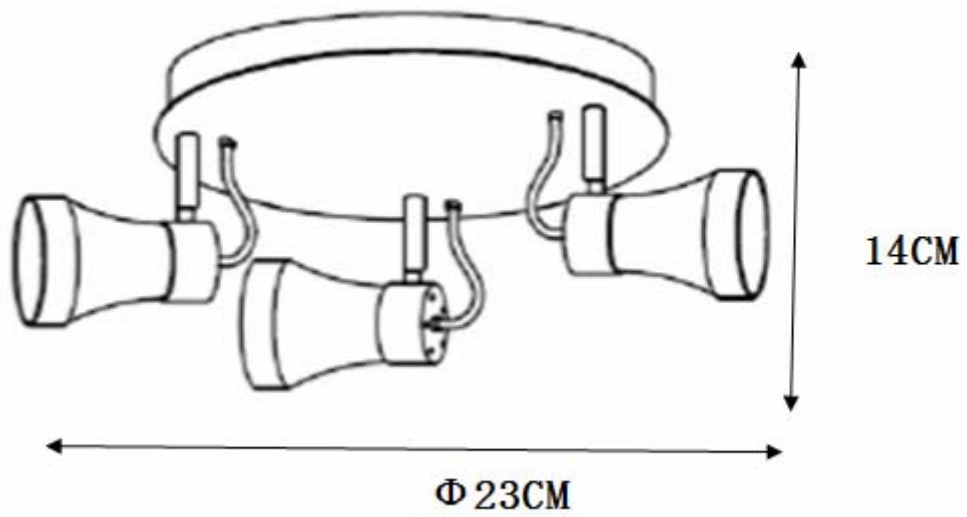

Line drawing of the item (with outline dimensions)

Item number: 17992/14

Installation drawing (the same as it in its instruction manual)

Technical details

materials used:	Metal
color:	哑镍/青古铜/红古铜
dimmable and how is the fixture dimmable:	
size:	Height: 14cm Length: $\Phi$ 23cm Width: Net Weight: 1.1KGS
power requirements:	220-240V~50Hz
bulb type and maximum Wattage:	GU10 LED MAX.3*4.5W
number of bulbs:	3XGU10 LED
IP degree:	IP20