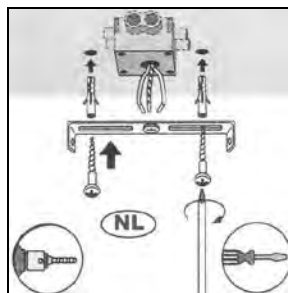

Item number: 17805/08/30
17805/08/31

Technical details

Materials used:	Aluminium
Color:	Black/White
Dimmable and how is fixture dimmable	No
Size:	Height: 15.2cm
	Length: 7.4cm
	Width: 16cm
	Net weight: 0.7kg
Power requirements:	220-240V~50Hz
Bulb type and maximum wattage:	LED, 4W
Number of bulbs:	2
IP degree:	IP54