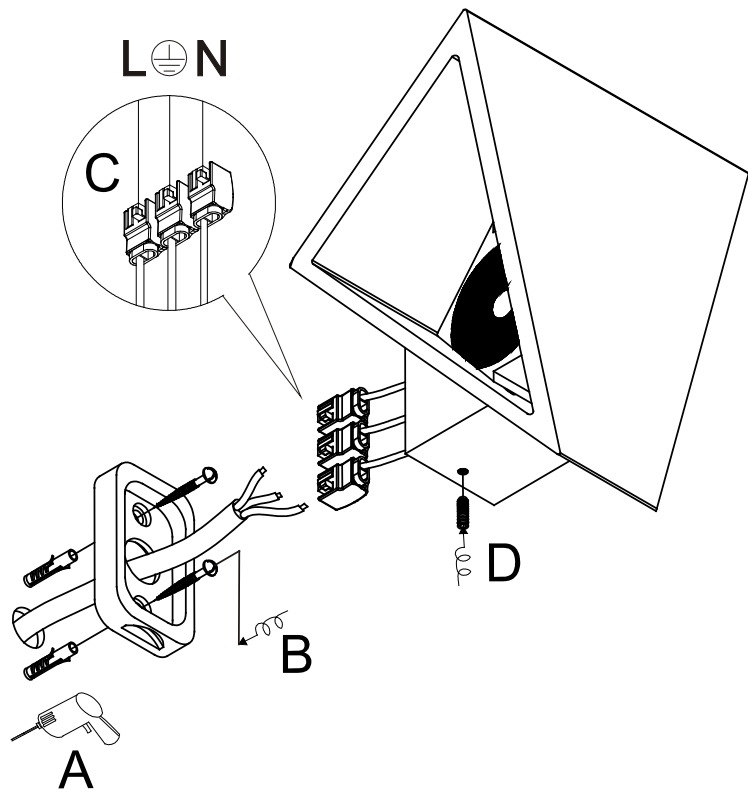

Item number: 17805/08/30
17805/08/31

Technical details

Materials used:	Aluminium
Color:	Black/White
Dimmable and how is fixture dimmable	No
Size:	Height: 15.2cm
	Length: 7.4cm
	Width: 16cm
	Net weight: 0.7kg
Power requirements:	220-240V~50Hz
Bulb type and maximum wattage:	LED, 4W
Number of bulbs:	2
IP degree:	IP54