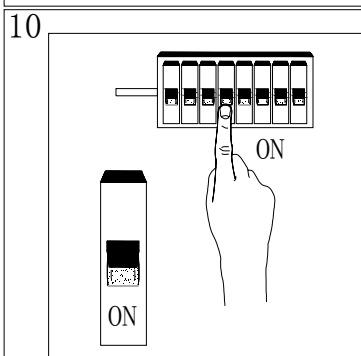

Line drawing of the item (with outline dimensions)

Item number:17401/03/30

Installation drawing (the same as it in its instruction manual)

### Technical details

materials used:	Metal , TC shade
color:	satin nickel
dimmable and how is the fixture dimmable:	
size:	Height: 100-130cm Length: 147cm Width: 35cm Net Weight: 3.2kg
power requirements:	220-240VAC 50Hz
bulb type and maximum Wattage:	3xE27 ESL/24W
number of bulbs:	3xE27
IP degree:	IP20