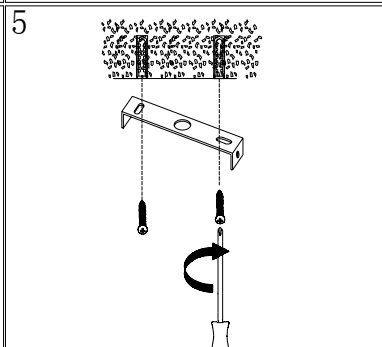

Line drawing of the item (with outline dimensions)

Item number:17401/03/30

Installation drawing (the same as it in its instruction manual)

### Technical details

materials used:	Metal , TC shade
color:	satin nickel
dimmable and how is the fixture dimmable:	
size:	Height: 100-130cm Length: 147cm Width: 35cm Net Weight: 3.2kg
power requirements:	220-240VAC 50Hz
bulb type and maximum Wattage:	3xE27 ESL/24W
number of bulbs:	3xE27
IP degree:	IP20