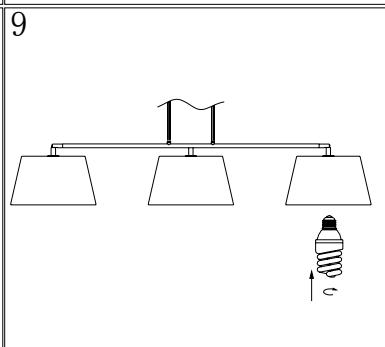

Line drawing of the item (with outline dimensions)

Item number:17401/03/30

Installation drawing (the same as it in its instruction manual)

### Technical details

materials used:	Metal , TC shade
color:	satin nickel
dimmable and how is the fixture dimmable:	
size:	Height: 100-130cm Length: 147cm Width: 35cm Net Weight: 3.2kg
power requirements:	220-240VAC 50Hz
bulb type and maximum Wattage:	3xE27 ESL/24W
number of bulbs:	3xE27
IP degree:	IP20