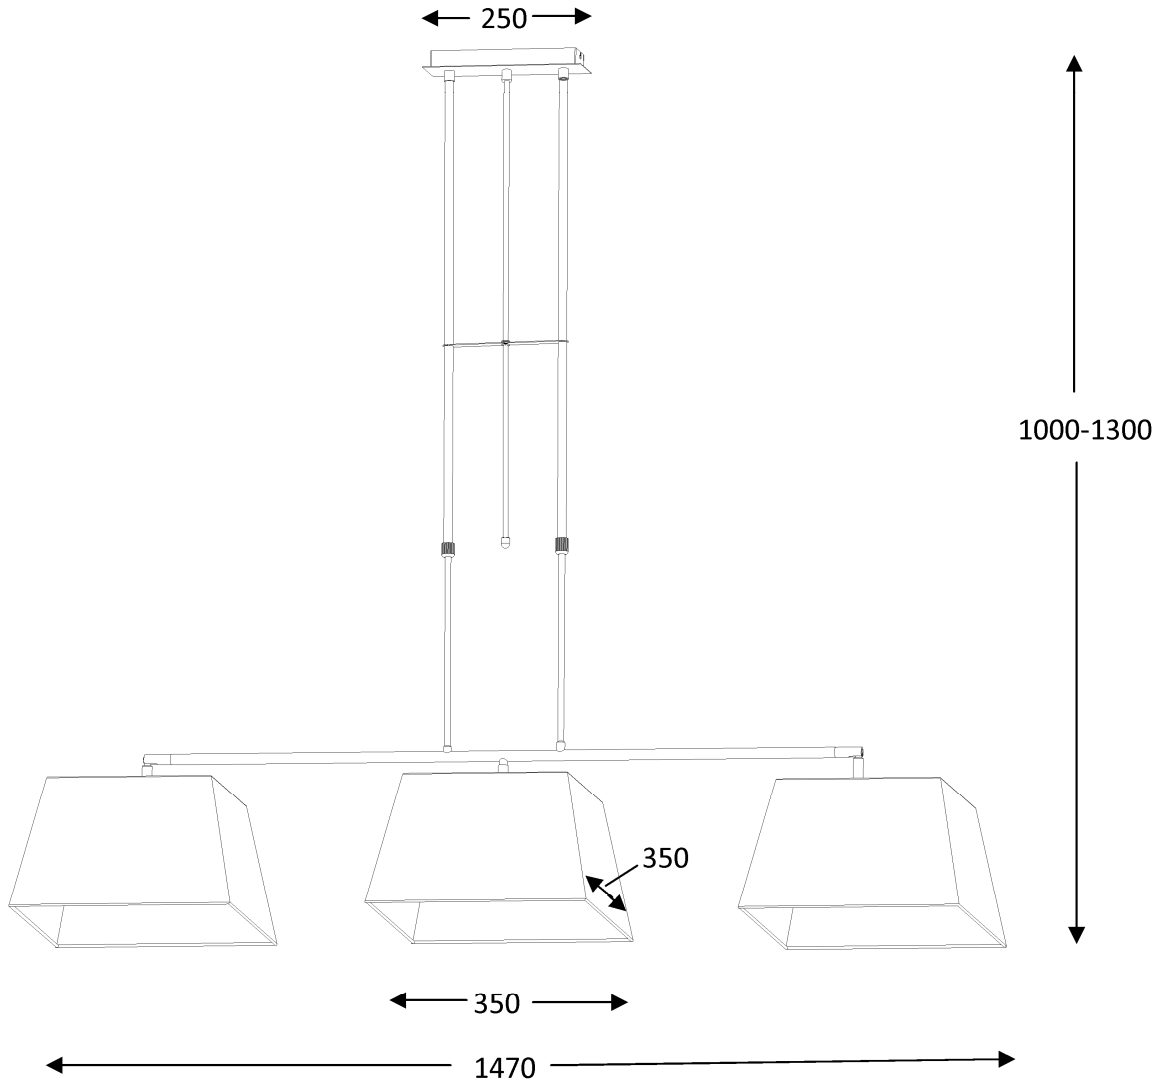

Line drawing of the item (with outline dimensions)

Item number:17401/03/30

Installation drawing (the same as it in its instruction manual)

### Technical details

materials used:	Metal , TC shade
color:	satin nickel
dimmable and how is the fixture dimmable:	
size:	Height: 100-130cm Length: 147cm Width: 35cm Net Weight: 3.2kg
power requirements:	220-240VAC 50Hz
bulb type and maximum Wattage:	3xE27 ESL/24W
number of bulbs:	3xE27
IP degree:	IP20