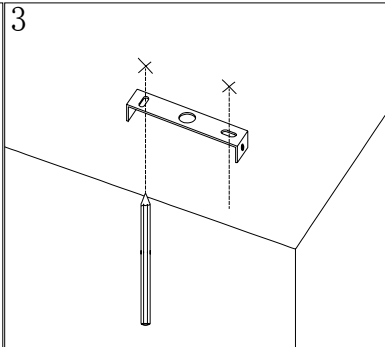

Line drawing of the item (with outline dimensions)

Item number:17401/03/30

Installation drawing (the same as it in its instruction manual)

### Technical details

materials used:	Metal , TC shade
color:	satin nickel
dimmable and how is the fixture dimmable:	
size:	Height: 100-130cm Length: 147cm Width: 35cm Net Weight: 3.2kg
power requirements:	220-240VAC 50Hz
bulb type and maximum Wattage:	3xE27 ESL/24W
number of bulbs:	3xE27
IP degree:	IP20