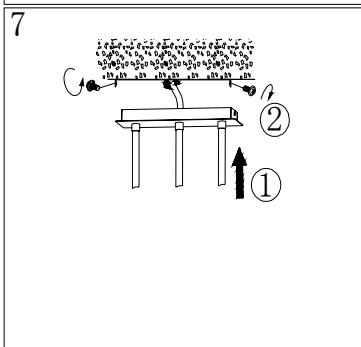

Line drawing of the item (with outline dimensions)

Item number:17401/03/30

Installation drawing (the same as it in its instruction manual)

### Technical details

materials used:	Metal , TC shade
color:	satin nickel
dimmable and how is the fixture dimmable:	
size:	Height: 100-130cm Length: 147cm Width: 35cm Net Weight: 3.2kg
power requirements:	220-240VAC 50Hz
bulb type and maximum Wattage:	3xE27 ESL/24W
number of bulbs:	3xE27
IP degree:	IP20