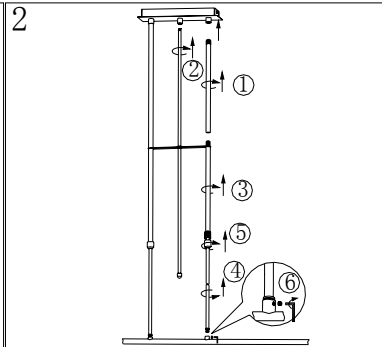

Line drawing of the item (with outline dimensions)

Item number:17401/03/30

Installation drawing (the same as it in its instruction manual)

### Technical details

materials used:	Metal , TC shade
color:	satin nickel
dimmable and how is the fixture dimmable:	
size:	Height: 100-130cm Length: 147cm Width: 35cm Net Weight: 3.2kg
power requirements:	220-240VAC 50Hz
bulb type and maximum Wattage:	3xE27 ESL/24W
number of bulbs:	3xE27
IP degree:	IP20