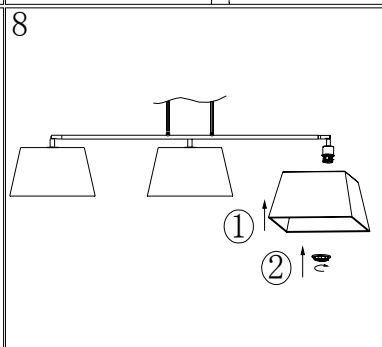

Line drawing of the item (with outline dimensions)

Item number:17401/03/30

Installation drawing (the same as it in its instruction manual)

### Technical details

materials used:	Metal , TC shade
color:	satin nickel
dimmable and how is the fixture dimmable:	
size:	Height: 100-130cm Length: 147cm Width: 35cm Net Weight: 3.2kg
power requirements:	220-240VAC 50Hz
bulb type and maximum Wattage:	3xE27 ESL/24W
number of bulbs:	3xE27
IP degree:	IP20