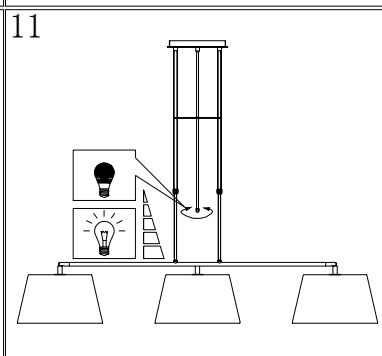

Line drawing of the item (with outline dimensions)

Item number:17401/03/30

Installation drawing (the same as it in its instruction manual)

### Technical details

materials used:	Metal , TC shade
color:	satin nickel
dimmable and how is the fixture dimmable:	
size:	Height: 100-130cm Length: 147cm Width: 35cm Net Weight: 3.2kg
power requirements:	220-240VAC 50Hz
bulb type and maximum Wattage:	3xE27 ESL/24W
number of bulbs:	3xE27
IP degree:	IP20