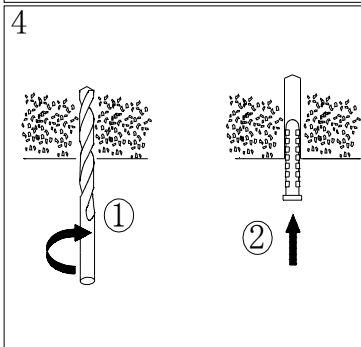

Line drawing of the item (with outline dimensions)

Item number:17401/03/30

Installation drawing (the same as it in its instruction manual)

### Technical details

materials used:	Metal , TC shade
color:	satin nickel
dimmable and how is the fixture dimmable:	
size:	Height: 100-130cm Length: 147cm Width: 35cm Net Weight: 3.2kg
power requirements:	220-240VAC 50Hz
bulb type and maximum Wattage:	3xE27 ESL/24W
number of bulbs:	3xE27
IP degree:	IP20