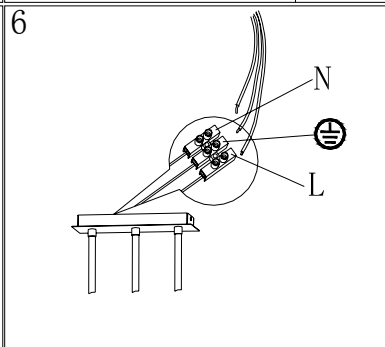

Line drawing of the item (with outline dimensions)

Item number:17401/03/30

Installation drawing (the same as it in its instruction manual)

### Technical details

materials used:	Metal , TC shade
color:	satin nickel
dimmable and how is the fixture dimmable:	
size:	Height: 100-130cm Length: 147cm Width: 35cm Net Weight: 3.2kg
power requirements:	220-240VAC 50Hz
bulb type and maximum Wattage:	3xE27 ESL/24W
number of bulbs:	3xE27
IP degree:	IP20