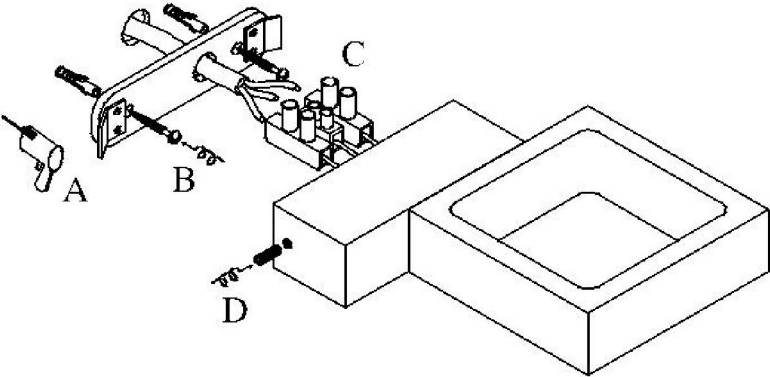

Line drawing of the item (with outline dimensions)

Item number:
17292/08/31

Installation drawing (the same as it in its instruction manual)

17292/04/31

17292/08/31

Technical details

materials used:	aluminum
color:	matt white RAL9003
dimmable and how is the fixture dimmable:	No
size:	Height: 30 Length: 142 Width: 240 Net Weight: 1.04
power requirements:	100-240V
bulb type and maximum Wattage:	SHARP LED 2*4W
number of bulbs:	2
IP degree:	IP20