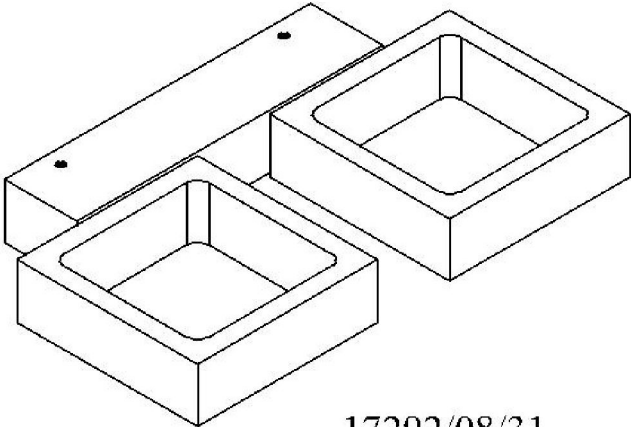

Line drawing of the item (with outline dimensions)

Item number:
17292/08/31

Installation drawing (the same as it in its instruction manual)

17292/04/31

17292/08/31

Technical details

materials used:	aluminum
color:	matt white RAL9003
dimmable and how is the fixture dimmable:	No
size:	Height: 30 Length: 142 Width: 240 Net Weight: 1.04
power requirements:	100-240V
bulb type and maximum Wattage:	SHARP LED 2*4W
number of bulbs:	2
IP degree:	IP20