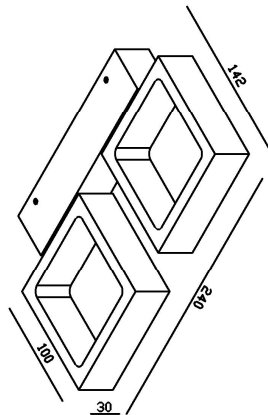

Line drawing of the item (with outline dimensions)

Item number:
17292/08/31

Installation drawing (the same as it in its instruction manual)

17292/04/31

17292/08/31

Technical details

materials used:	aluminum
color:	matt white RAL9003
dimmable and how is the fixture dimmable:	No
size:	Height: 30 Length: 142 Width: 240 Net Weight: 1.04
power requirements:	100-240V
bulb type and maximum Wattage:	SHARP LED 2*4W
number of bulbs:	2
IP degree:	IP20