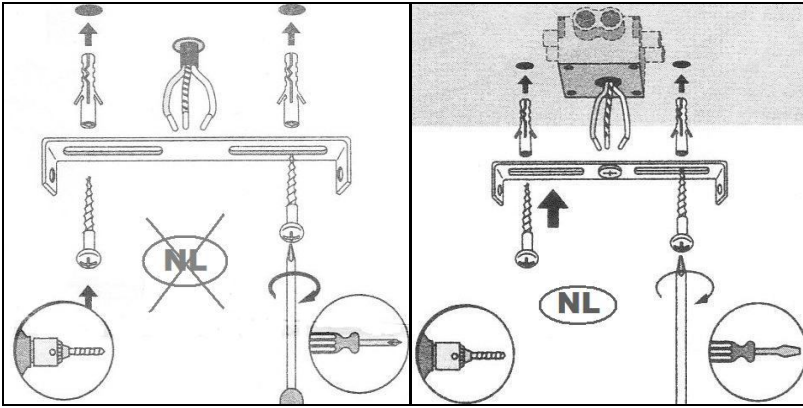

Line drawing of the item (with outline dimensions)

Item number:
17292/08/31

Installation drawing (the same as it in its instruction manual)

17292/04/31

17292/08/31

Technical details

materials used:	aluminum
color:	matt white RAL9003
dimmable and how is the fixture dimmable:	No
size:	Height: 30 Length: 142 Width: 240 Net Weight: 1.04
power requirements:	100-240V
bulb type and maximum Wattage:	SHARP LED 2*4W
number of bulbs:	2
IP degree:	IP20