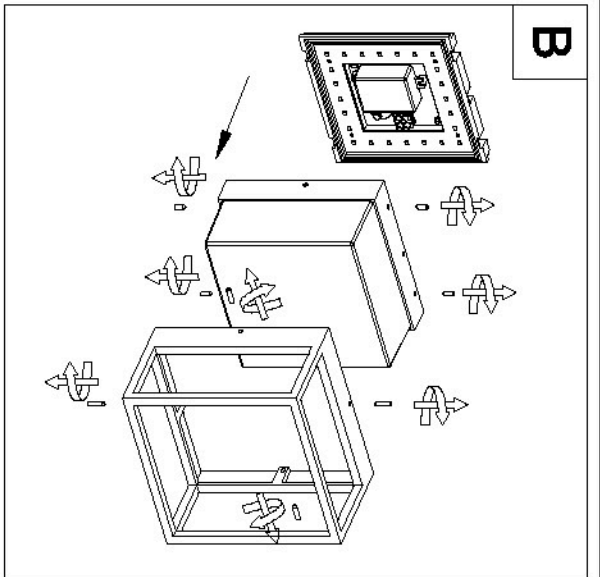

## Technical details

Materials used:	Die-cast Aluminium
Color:	Black
Dimmable and how is fixture dimmable	NO
Size:	Height: 17CM
	Length: 17CM
	Width: 10CM
	Net weight: 1.2KG
Power requirements:	220-240V~50Hz
Bulb type and maximum wattage:	LED 9.6W
Number of bulbs:	32x0.3W LED
IP degree:	IP54