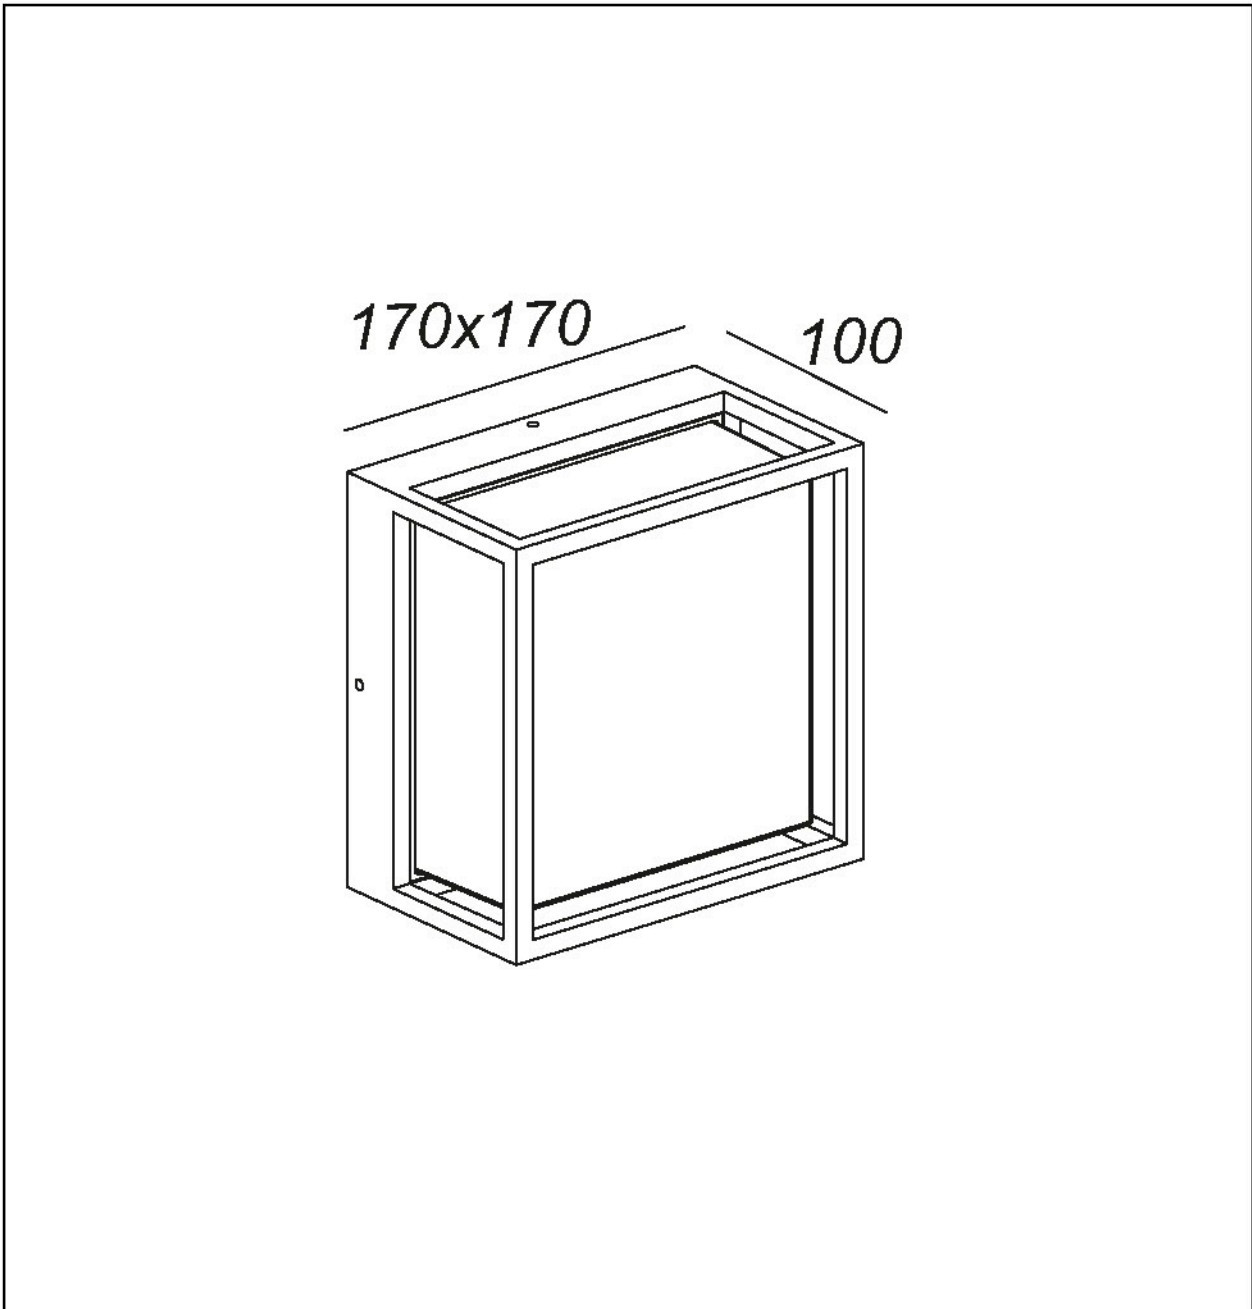

LUCIDE

Item number: 15801/10/30

Technical details

Materials used:	Die-cast Aluminium
Color:	Black
Dimmable and how is fixture dimmable	NO
Size:	Height: 17CM
	Length: 17CM
	Width: 10CM
	Net weight: 1.2KG
Power requirements:	220-240V~50Hz
Bulb type and maximum wattage:	LED 9.6W
Number of bulbs:	32x0.3W LED
IP degree:	IP54