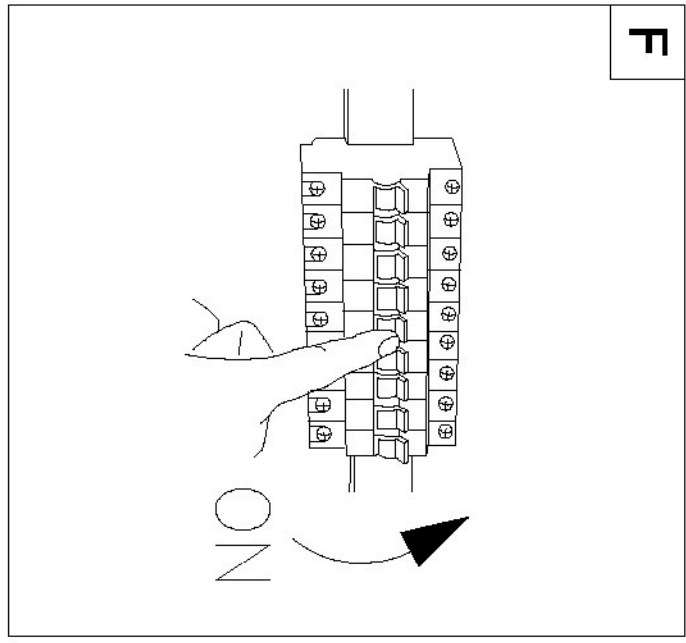

## Technical details

Materials used:	Die-cast Aluminium
Color:	Black
Dimmable and how is fixture dimmable	NO
Size:	Height: 17CM
	Length: 17CM
	Width: 10CM
	Net weight: 1.2KG
Power requirements:	220-240V~50Hz
Bulb type and maximum wattage:	LED 9.6W
Number of bulbs:	32x0.3W LED
IP degree:	IP54