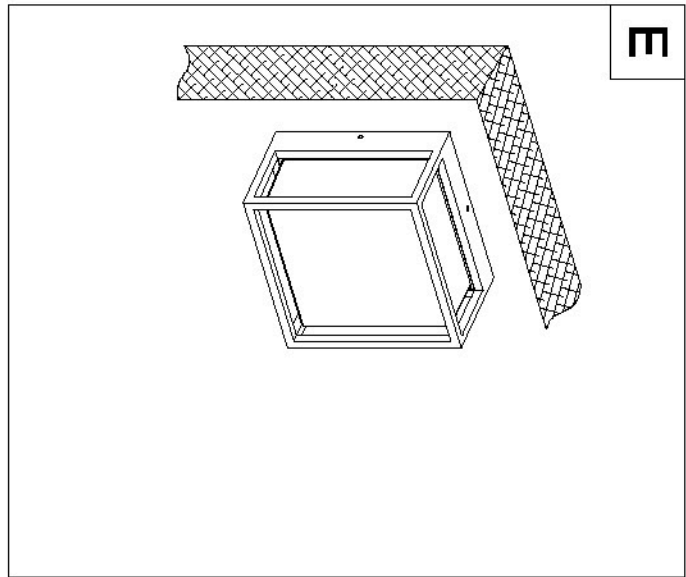

## Technical details

Materials used:	Die-cast Aluminium
Color:	Black
Dimmable and how is fixture dimmable	NO
Size:	Height: 17CM
	Length: 17CM
	Width: 10CM
	Net weight: 1.2KG
Power requirements:	220-240V~50Hz
Bulb type and maximum wattage:	LED 9.6W
Number of bulbs:	32x0.3W LED
IP degree:	IP54