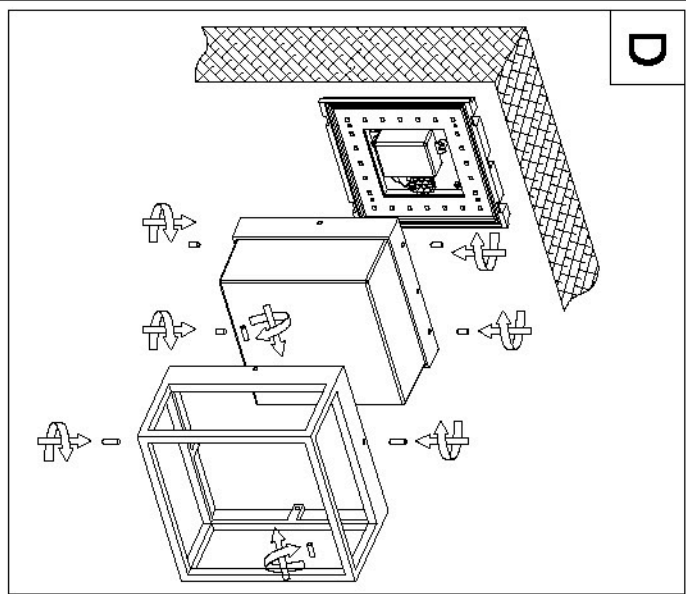

## Technical details

Materials used:	Die-cast Aluminium
Color:	Black
Dimmable and how is fixture dimmable	NO
Size:	Height: 17CM
	Length: 17CM
	Width: 10CM
	Net weight: 1.2KG
Power requirements:	220-240V~50Hz
Bulb type and maximum wattage:	LED 9.6W
Number of bulbs:	32x0.3W LED
IP degree:	IP54