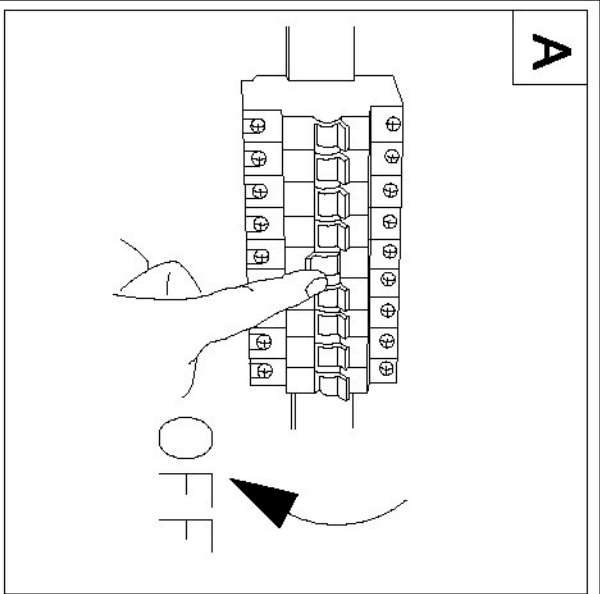

## Technical details

Materials used:	Die-cast Aluminium
Color:	Black
Dimmable and how is fixture dimmable	NO
Size:	Height: 17CM
	Length: 17CM
	Width: 10CM
	Net weight: 1.2KG
Power requirements:	220-240V~50Hz
Bulb type and maximum wattage:	LED 9.6W
Number of bulbs:	32x0.3W LED
IP degree:	IP54