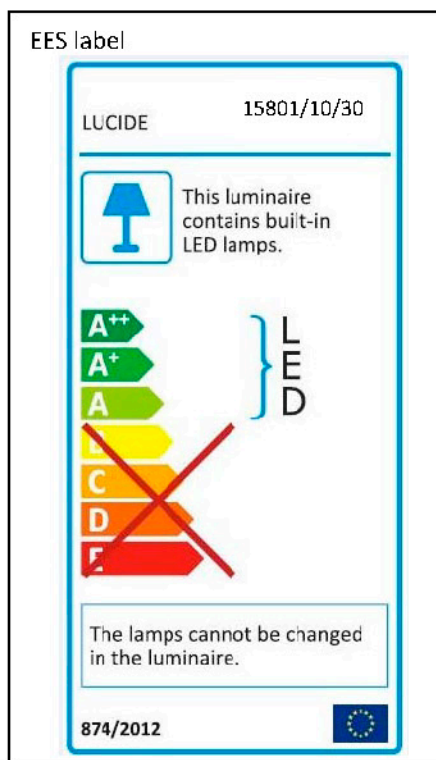

Von der Garantie ausgenommen: 1. Gebrochene Glasteile der Fassung werden nur innerhalb von 14 Tagen ab Kauf durch den Endkunden ersetzt. 2. Normaler Verschleiß, Verfärbungen aufgrund des normalen Gebrauchs. 3. Beschädigungen aufgrund externer Ursachen wie Feuer, Wasser, unsachgemäße Nutzung/ Installation oder Wartung des Produkts.

Kunden müssen das defekte Produkt/Teil und den Originalkaufbeleg einsenden, um Garantieansprüche geltend zu machen.

Deklaracja gwarancji:

LucideNV gwarantuje, że dostarczone produkty będą wolne od defektów materiałowych oraz produkcyjnych przez okres 2 lat od daty zakupu przez użytkownika końcowego, jeżeli urządzenie jest zainstalowane i prawidłowo utrzymywane zgodnie z instrukcją obsługi.

Wyłączenie z gwarancji: 1. Rozbite szkło zostanie wymienione tylko do 14 dni od momentu zakupu przez użytkownika końcowego. 2. Normalne zużycie, utrata koloru w wyniku normalnego użytkowania. 3. Uszkodzenie spowodowane czynnikami zewnętrznymi takimi, jak ogień, woda, nieprawidłowe używanie/ instalacja lub utrzymywanie produktu.

W celu uzyskania gwarancji klient musi zwrócić uszkodzony przedmiot oraz oryginalny dowód zakupu.

Other languages of the manual and further explanations can be found on our website.