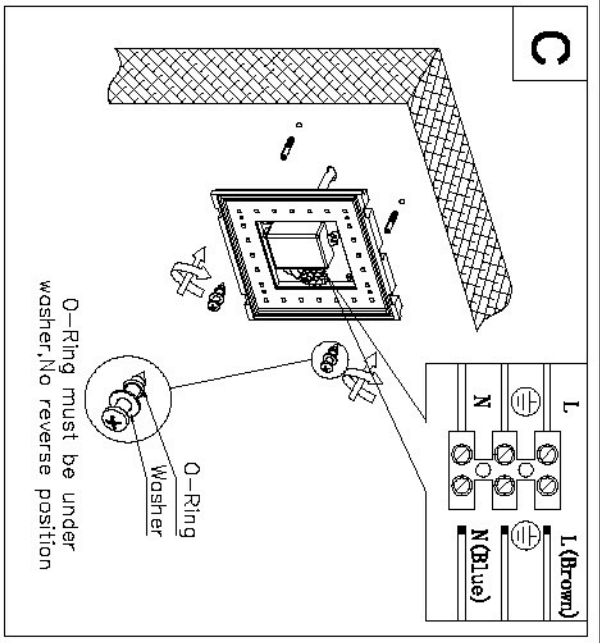

## Technical details

Materials used:	Die-cast Aluminium
Color:	Black
Dimmable and how is fixture dimmable	NO
Size:	Height: 17CM
	Length: 17CM
	Width: 10CM
	Net weight: 1.2KG
Power requirements:	220-240V~50Hz
Bulb type and maximum wattage:	LED 9.6W
Number of bulbs:	32x0.3W LED
IP degree:	IP54