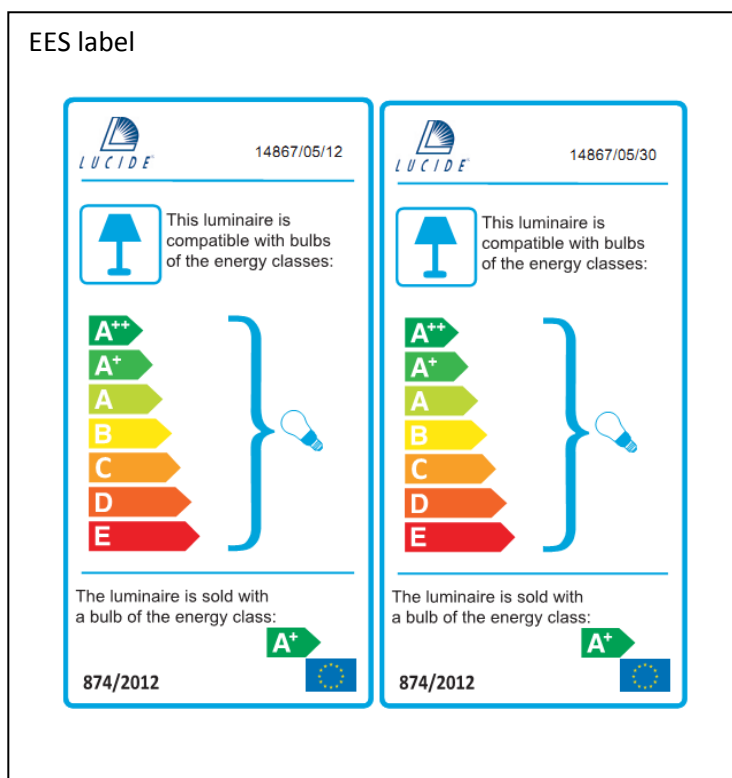

Garantiebestimmungen:

Lucide NV garantiert für einen Zeitraum von 2 Jahren ab Kaufdatum und Kauf durch den Endkunden, dass das gelieferte Produkt frei von Material- und Herstellungsfehlern ist, sofern das Produkt gemäß der Bedienungsanleitung installiert und gewartet wird.
Von der Garantie ausgenommen: 1. Gebrochene Glasteile der Fassung werden nur innerhalb von 14 Tagen ab Kauf durch den Endkunden ersetzt. 2. Normaler Verschleiß, Verfärbungen aufgrund des normalen Gebrauchs. 3. Beschädigungen aufgrund externer Ursachen wie Feuer, Wasser, unsachgemäße Nutzung/ Installation oder Wartung des Produkts.
Kunden müssen das defekte Produkt/Teil und den Originalkaufbeleg einsenden, um Garantieansprüche geltend zu machen.

Other languages of the manual and further explanations can be found on our website.