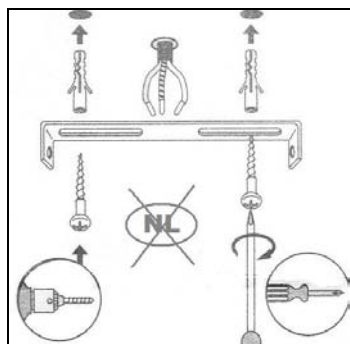

Item number: 14867/05/12, 14867/05/30

Technical details

Materials used:	metal
Color:	Stainless steel/Black
Dimmable and how is fixture dimmable	
Size:	Height: 115mm
	Length: 120mm
	Width: 63mm
	Net weight: 0.43kg
Power requirements:	220-240V~50Hz
Bulb type and maximum wattage:	1xGU10 LED Max.5W, LED BULB ONLY
Number of bulbs:	1xGU10
IP degree:	IP44