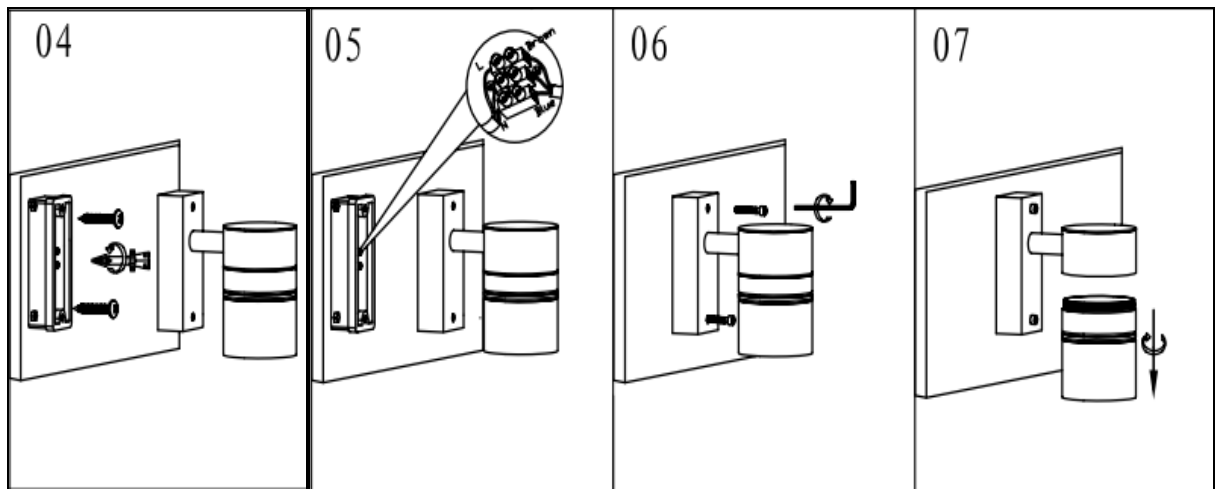

Item number: 14867/05/12, 14867/05/30

Technical details

Materials used:	metal
Color:	Stainless steel/Black
Dimmable and how is fixture dimmable	
Size:	Height: 115mm
	Length: 120mm
	Width: 63mm
	Net weight: 0.43kg
Power requirements:	220-240V~50Hz
Bulb type and maximum wattage:	1xGU10 LED Max.5W, LED BULB ONLY
Number of bulbs:	1xGU10
IP degree:	IP44