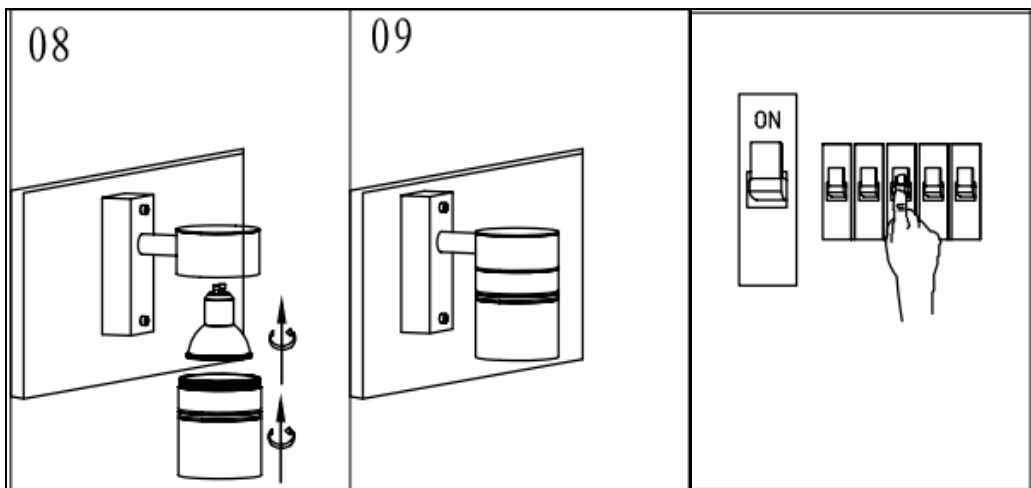

Item number: 14867/05/12, 14867/05/30

Technical details

Materials used:	metal
Color:	Stainless steel/Black
Dimmable and how is fixture dimmable	
Size:	Height: 115mm
	Length: 120mm
	Width: 63mm
	Net weight: 0.43kg
Power requirements:	220-240V~50Hz
Bulb type and maximum wattage:	1xGU10 LED Max.5W, LED BULB ONLY
Number of bulbs:	1xGU10
IP degree:	IP44