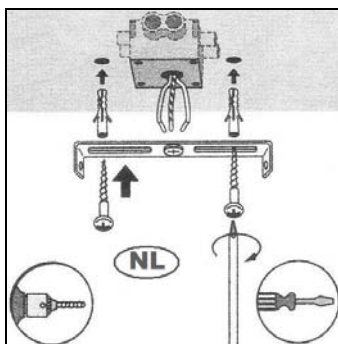

Item number: 14867/05/12, 14867/05/30

Technical details

Materials used:	metal
Color:	Stainless steel/Black
Dimmable and how is fixture dimmable	
Size:	Height: 115mm
	Length: 120mm
	Width: 63mm
	Net weight: 0.43kg
Power requirements:	220-240V~50Hz
Bulb type and maximum wattage:	1xGU10 LED Max.5W, LED BULB ONLY
Number of bulbs:	1xGU10
IP degree:	IP44