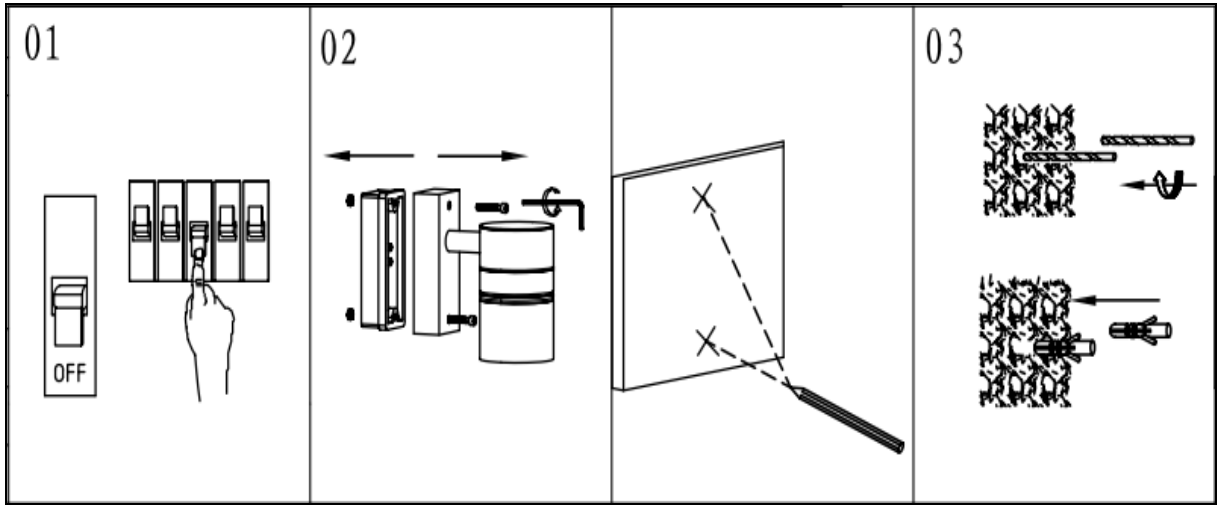

Item number: 14867/05/12, 14867/05/30

Technical details

Materials used:	metal
Color:	Stainless steel/Black
Dimmable and how is fixture dimmable	
Size:	Height: 115mm
	Length: 120mm
	Width: 63mm
	Net weight: 0.43kg
Power requirements:	220-240V~50Hz
Bulb type and maximum wattage:	1xGU10 LED Max.5W, LED BULB ONLY
Number of bulbs:	1xGU10
IP degree:	IP44