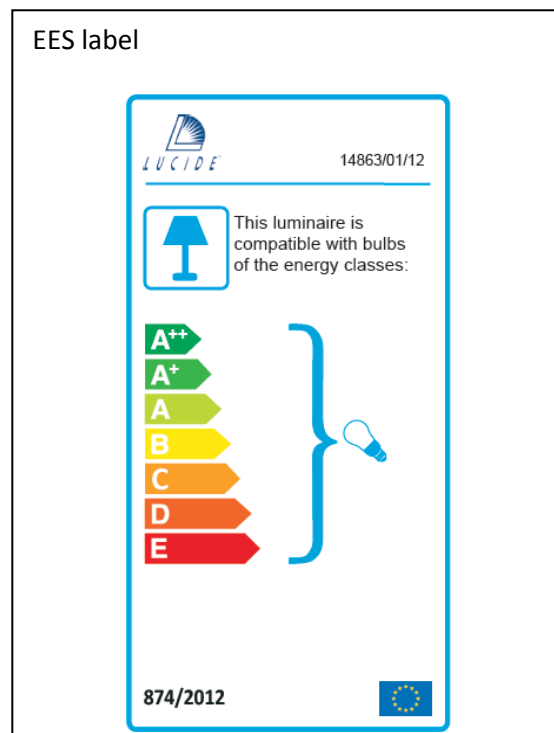

Exclusions pour la garantie : 1. Les pièces de verre cassées sur l'appareil ne seront remplacées que 14 jours à compter de l'achat par l'utilisateur final. 2. L'usure normale, la décoloration résultant d'une utilisation normale. 3. Les dégâts causés par des facteurs externes comme le feu, l'eau, une utilisation / installation ou maintenance incorrecte du produit.

Pour les réclamations de de garantie, le client doit remettre les appareils / pièces défectueuses et le ticket d'achat original.

Garantiebestimmungen:

Lucide NV garantiert für einen Zeitraum von 2 Jahren ab Kaufdatum und Kauf durch den Endkunden, dass das gelieferte Produkt frei von Material- und Herstellungsfehlern ist, sofern das Produkt gemäß der Bedienungsanleitung installiert und gewartet wird.

Von der Garantie ausgenommen: 1. Gebrochene Glasteile der Fassung werden nur innerhalb von 14 Tagen ab Kauf durch den Endkunden ersetzt. 2. Normaler Verschleiß, Verfärbungen aufgrund des normalen Gebrauchs. 3. Beschädigungen aufgrund externer Ursachen wie Feuer, Wasser, unsachgemäße Nutzung/ Installation oder Wartung des Produkts.

Kunden müssen das defekte Produkt/Teil und den Originalkaufbeleg einsenden, um Garantieansprüche geltend zu machen.

Other languages of the manual and further explanations can be found on our website.