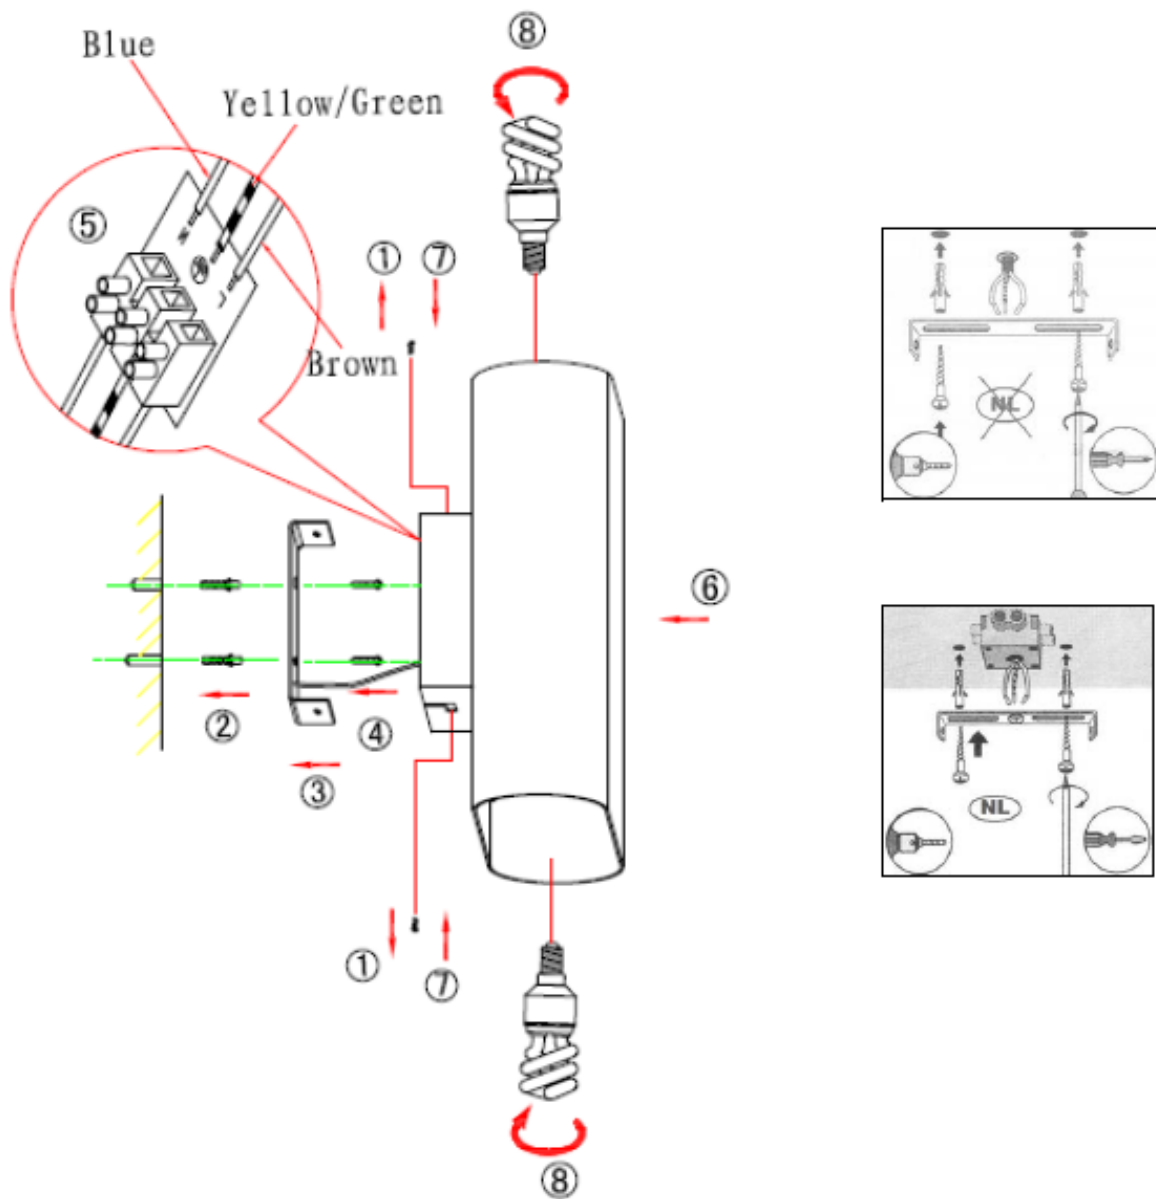

Line drawing of the item (with outline dimensions)

Item number: 12219/02/31

Installation drawing (the same as it in its instruction manual)

Technical details

materials used:	Metal
color:	White
dimmable and how is the fixture dimmable:	
size:	Height: 85mm Length: 200mm Width: 160mm Net Weight:
power requirements:	220-240V/50Hz
bulb type and maximum Wattage:	ESL E14/9W
number of bulbs:	1
IP degree:	IP20