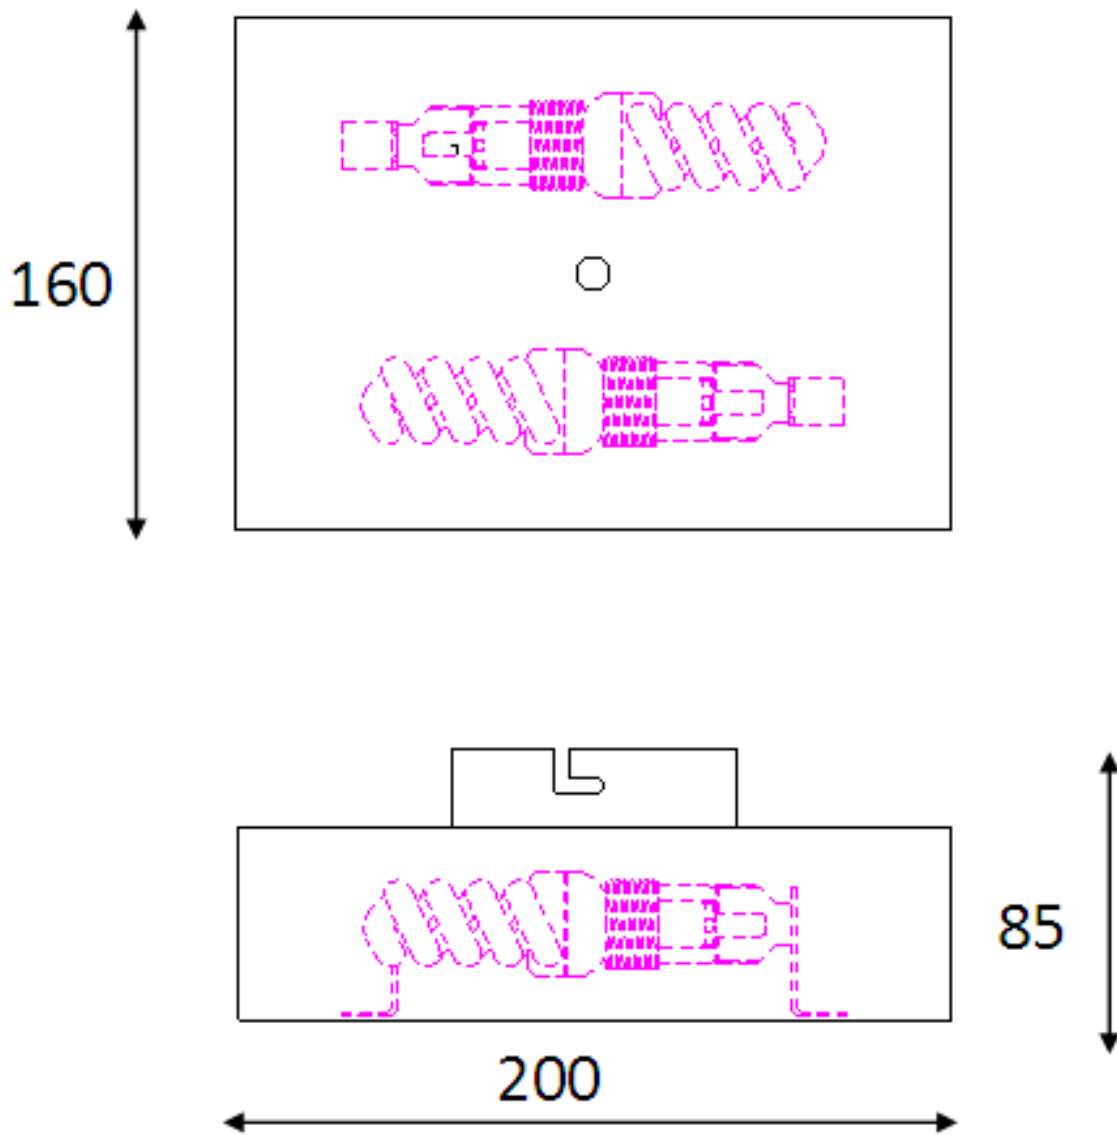

Line drawing of the item (with outline dimensions)

Item number: 12219/02/31

Installation drawing (the same as it in its instruction manual)

Technical details

materials used:	Metal
color:	White
dimmable and how is the fixture dimmable:	
size:	Height: 85mm Length: 200mm Width: 160mm Net Weight:
power requirements:	220-240V/50Hz
bulb type and maximum Wattage:	ESL E14/9W
number of bulbs:	1
IP degree:	IP20