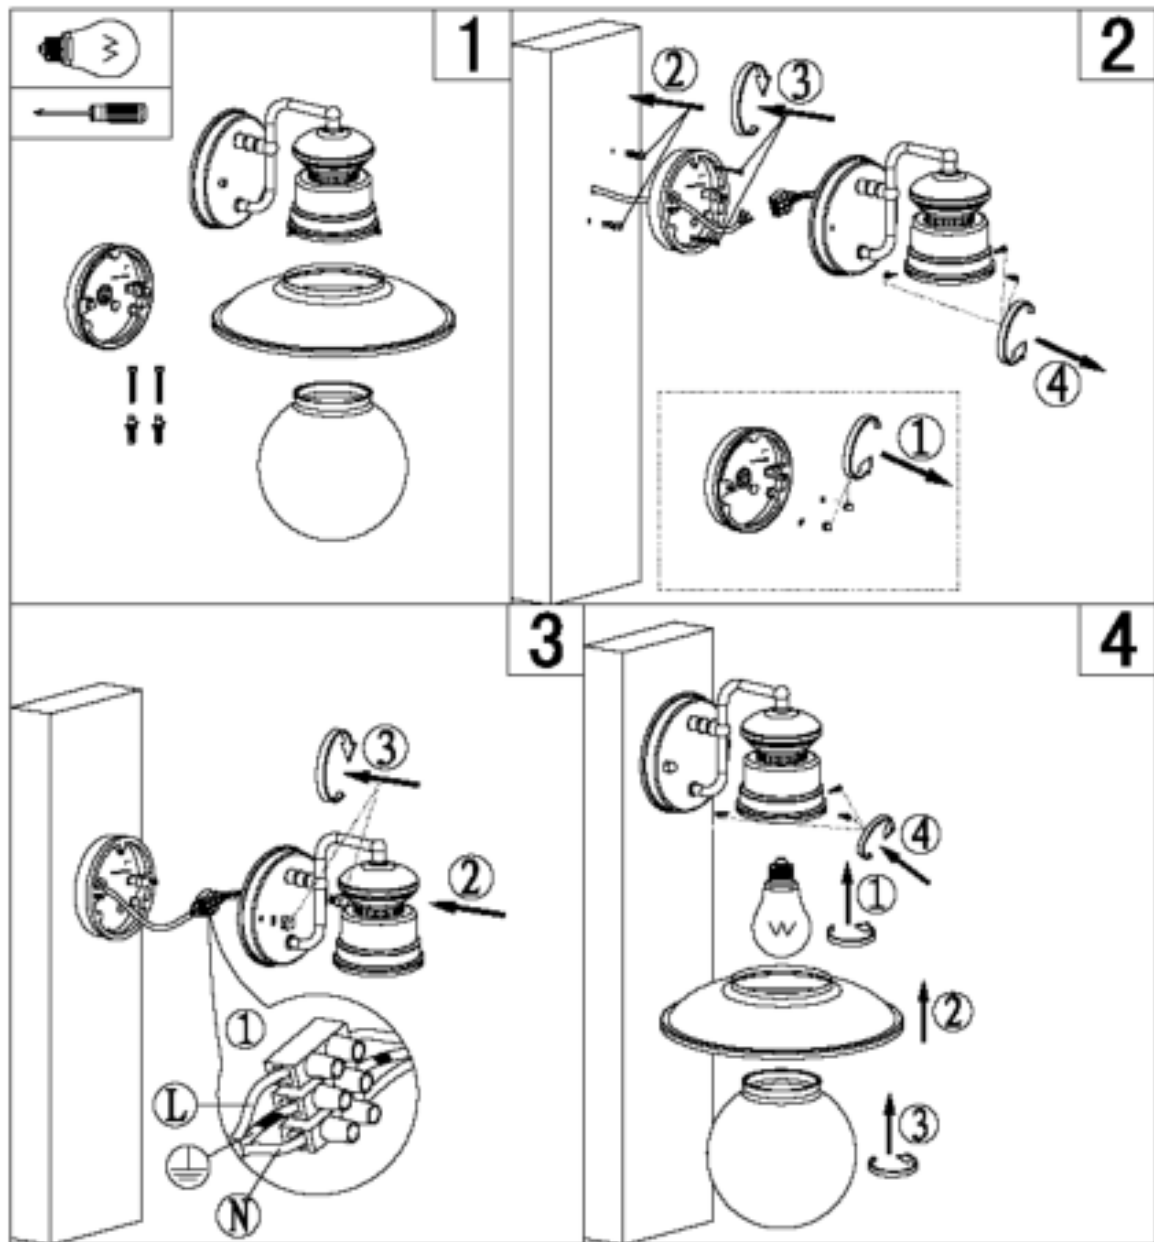

Line drawing of the item (with outline dimensions)

Item number: 11811/01/30

Installation drawing (the same as it in its instruction manual)

## Technical details

|   |  |
|---|--|
| materials used:                           | aluminium  |
| color:                                    | Black  |
| dimmable and how is the fixture dimmable: |  |
| size:                                     | Height: 27.3cm<br>Length: 21.3 cm<br>Width: 25.6cm<br>Net Weight: 1 kg |
| power requirements:                       | 220-240V ~50HZ   |
| bulb type and maximum Wattage:            | E27 ESL 20W  |
| number of bulbs:                          | 1XE27  |
| IP degree:                                | IP44   |