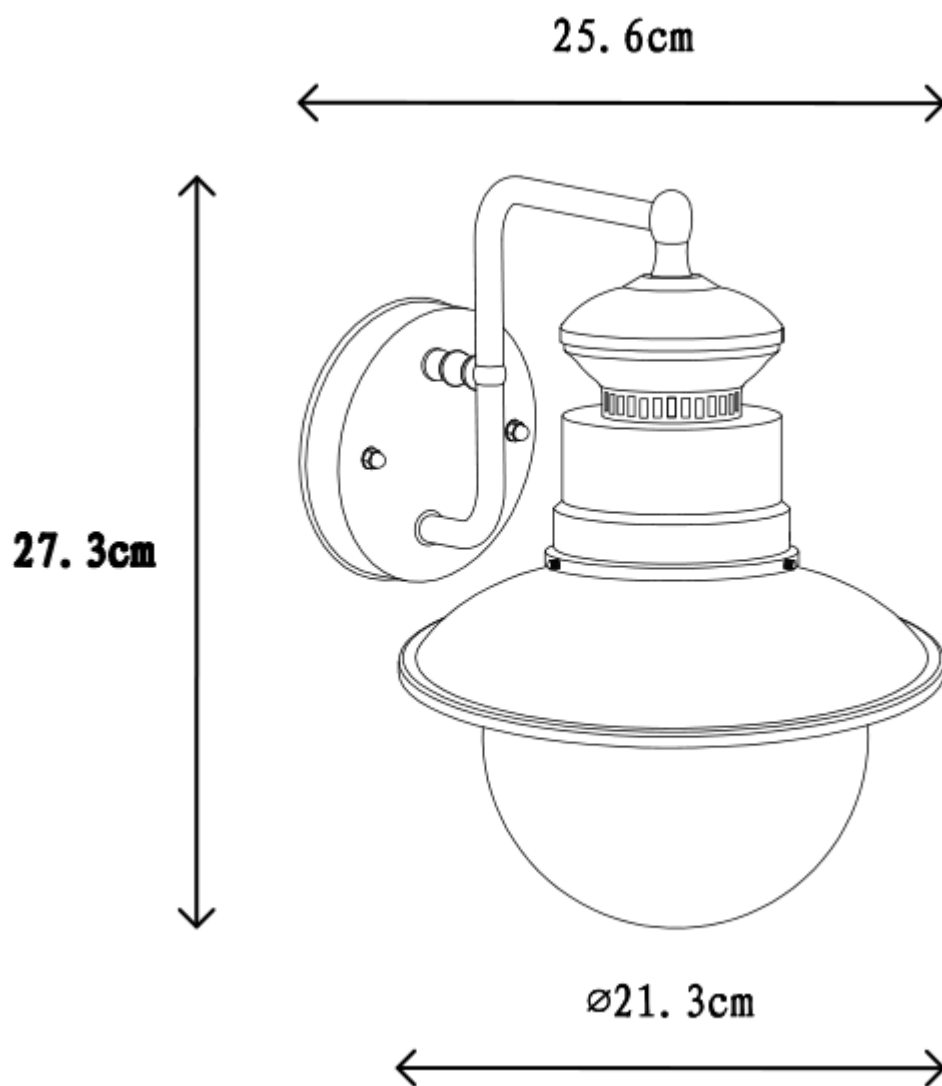

Line drawing of the item (with outline dimensions)

Item number: 11811/01/30

Installation drawing (the same as it in its instruction manual)

## Technical details

|   |  |
|---|--|
| materials used:                           | aluminium  |
| color:                                    | Black  |
| dimmable and how is the fixture dimmable: |  |
| size:                                     | Height: 27.3cm<br>Length: 21.3 cm<br>Width: 25.6cm<br>Net Weight: 1 kg |
| power requirements:                       | 220-240V ~50HZ   |
| bulb type and maximum Wattage:            | E27 ESL 20W  |
| number of bulbs:                          | 1XE27  |
| IP degree:                                | IP44   |