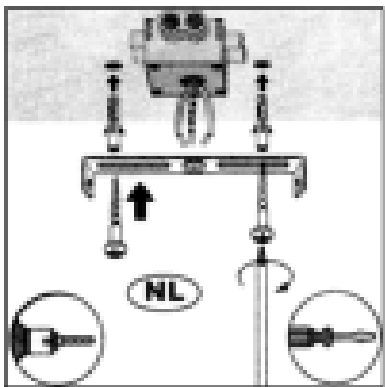

## Technical details

Materials used:	ALUMINIUM
Color:	BLACK / WHITE
Dimmable and how is fixture dimmable	Yes
Size:	Height: 8.8cm
	Length: 36.0cm
	Width: 14.0cm
	Net weight: 1.36kg
Power requirements:	220-240V~ 50Hz
Bulb type and maximum wattage:	GU10 LED 3x5W
Number of bulbs:	3xGU10 LED 5W
IP degree:	IP20