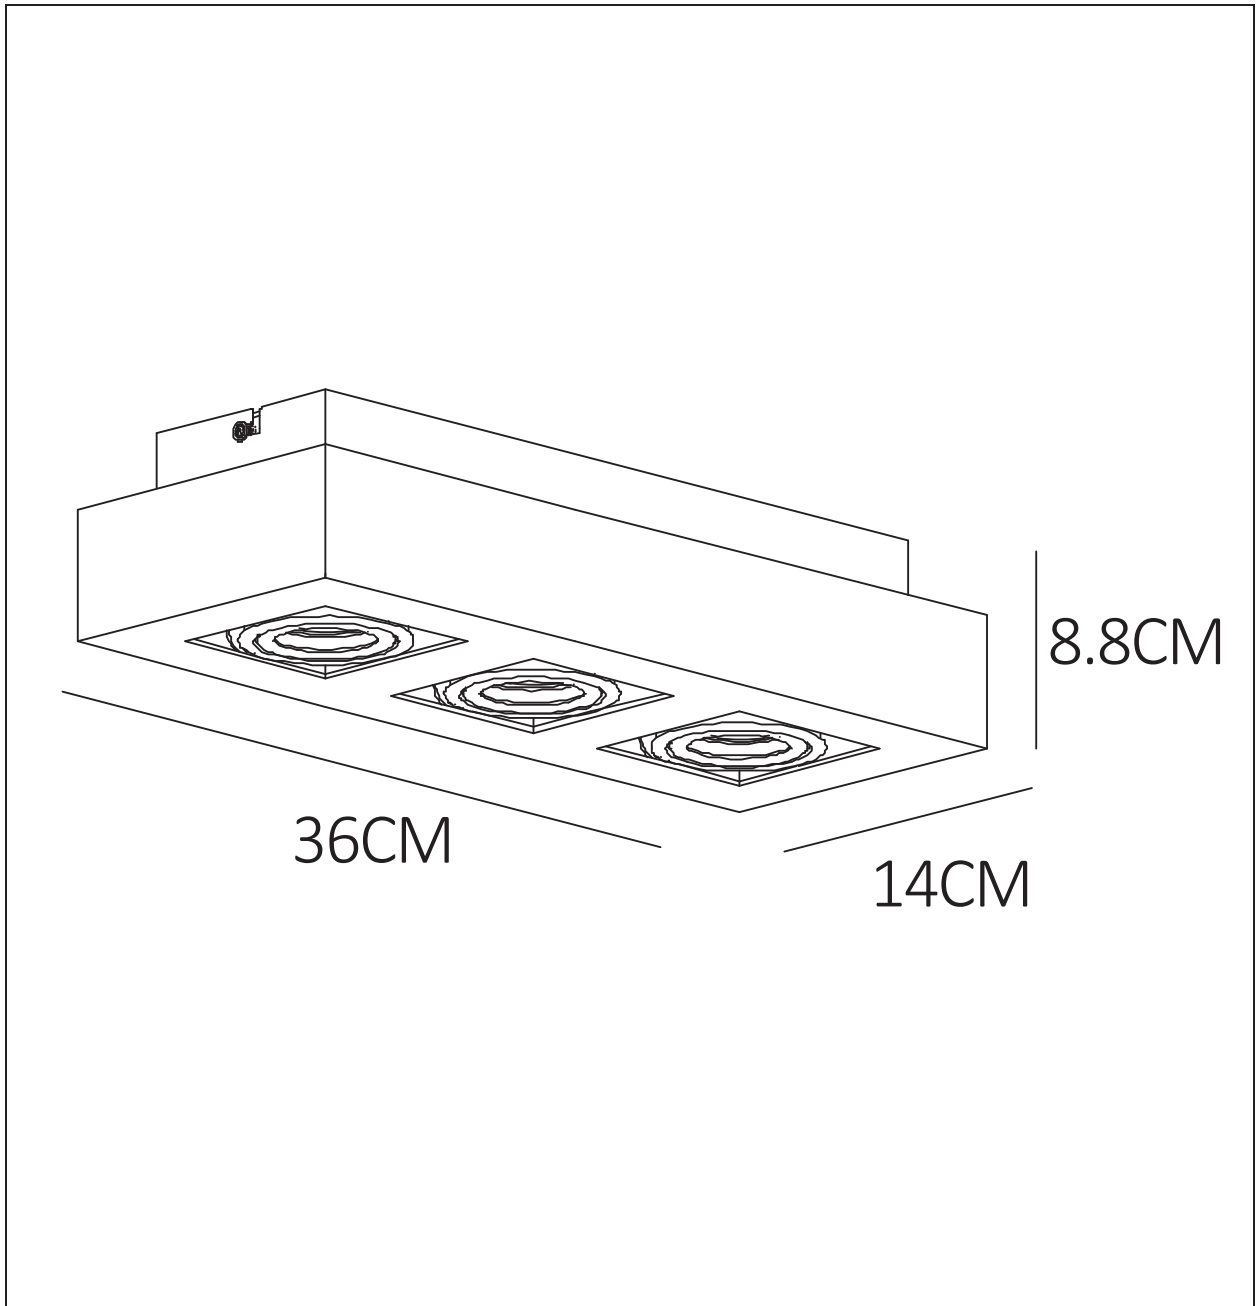

LUCIDE

Item number: 09119/15/30 , 09119/15/31

Technical details

Materials used:	ALUMINIUM
Color:	BLACK / WHITE
Dimmable and how is fixture dimmable	Yes
Size:	Height: 8.8cm
	Length: 36.0cm
	Width: 14.0cm
	Net weight: 1.36kg
Power requirements:	220-240V~ 50Hz
Bulb type and maximum wattage:	GU10 LED 3x5W
Number of bulbs:	3xGU10 LED 5W
IP degree:	IP20