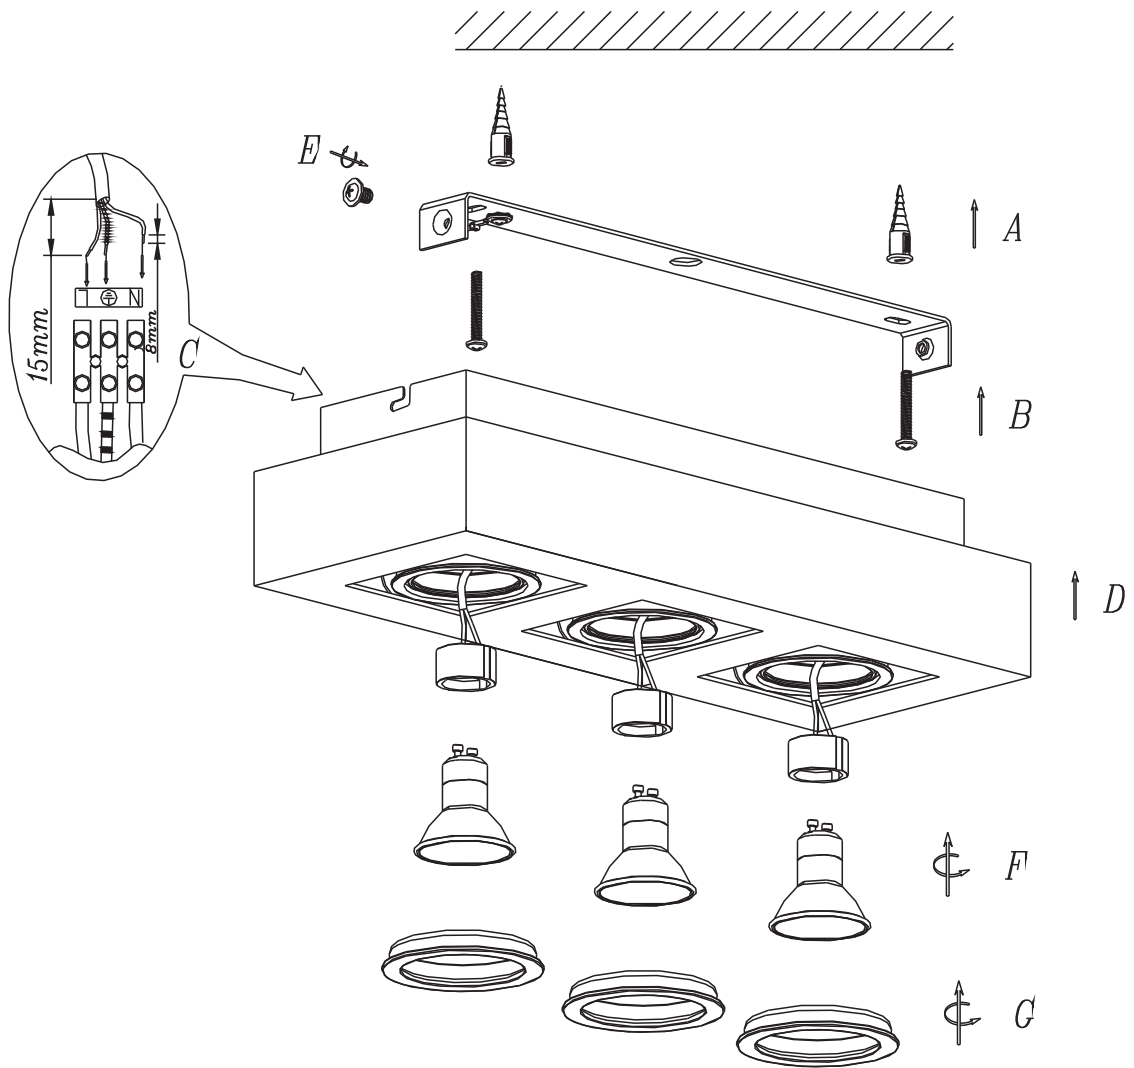

## Technical details

Materials used:	ALUMINIUM
Color:	BLACK / WHITE
Dimmable and how is fixture dimmable	Yes
Size:	Height: 8.8cm
	Length: 36.0cm
	Width: 14.0cm
	Net weight: 1.36kg
Power requirements:	220-240V~ 50Hz
Bulb type and maximum wattage:	GU10 LED 3x5W
Number of bulbs:	3xGU10 LED 5W
IP degree:	IP20