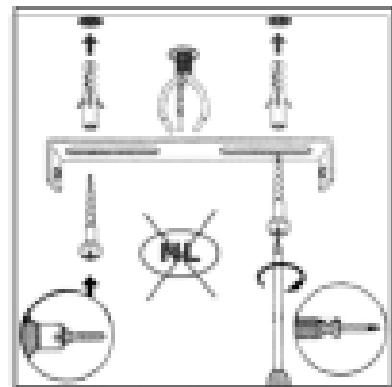

## Technical details

Materials used:	ALUMINIUM
Color:	BLACK / WHITE
Dimmable and how is fixture dimmable	Yes
Size:	Height: 8.8cm
	Length: 36.0cm
	Width: 14.0cm
	Net weight: 1.36kg
Power requirements:	220-240V~ 50Hz
Bulb type and maximum wattage:	GU10 LED 3x5W
Number of bulbs:	3xGU10 LED 5W
IP degree:	IP20