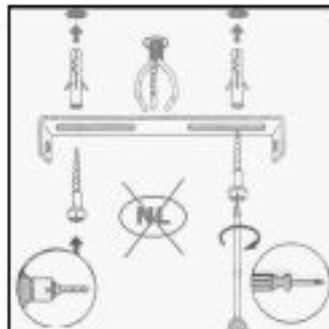

Item number: 08412/01/60

Technical details

Materials used:	Metal & Glass
Color:	Satin nickel & Chrome & Red copper & Clear
Dimmable and how is fixture dimmable	
Size:	Height: 1400mm
	Length: 110mm
	Width:
	Net weight: 1.1kg
Power requirements:	220-240V/~50Hz
Bulb type and maximum wattage:	E27 60W
Number of bulbs:	1
IP degree:	IP20