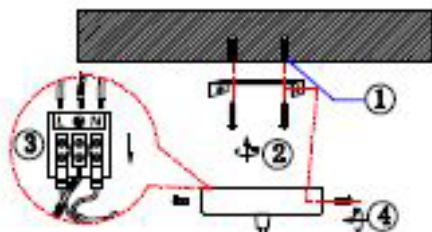

Item number: 08412/01/60

Technical details

Materials used:	Metal & Glass
Color:	Satin nickel & Chrome & Red copper & Clear
Dimmable and how is fixture dimmable	
Size:	Height: 1400mm
	Length: 110mm
	Width:
	Net weight: 1.1kg
Power requirements:	220-240V/~50Hz
Bulb type and maximum wattage:	E27 60W
Number of bulbs:	1
IP degree:	IP20