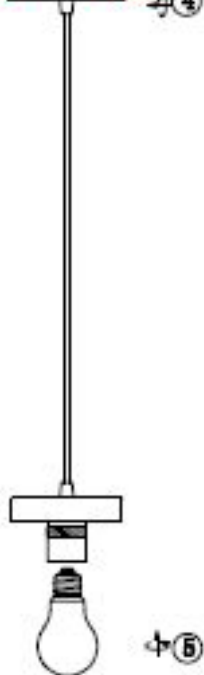

Item number: 08412/01/60

Technical details

Materials used:	Metal & Glass
Color:	Satin nickel & Chrome & Red copper & Clear
Dimmable and how is fixture dimmable	
Size:	Height: 1400mm
	Length: 110mm
	Width:
	Net weight: 1.1kg
Power requirements:	220-240V/~50Hz
Bulb type and maximum wattage:	E27 60W
Number of bulbs:	1
IP degree:	IP20