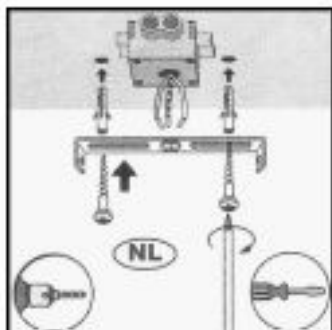

Item number: 08412/01/60

Technical details

Materials used:	Metal & Glass
Color:	Satin nickel & Chrome & Red copper & Clear
Dimmable and how is fixture dimmable	
Size:	Height: 1400mm
	Length: 110mm
	Width:
	Net weight: 1.1kg
Power requirements:	220-240V/~50Hz
Bulb type and maximum wattage:	E27 60W
Number of bulbs:	1
IP degree:	IP20