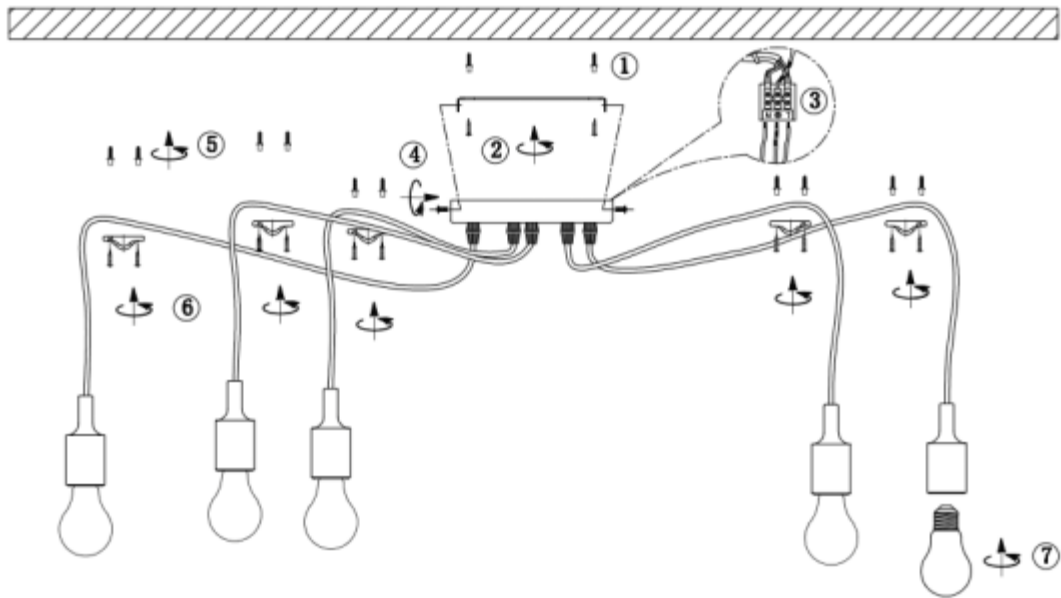

## Technical details

Materials used:	Silicon&metal
Color:	Black
Dimmable and how is fixture dimmable	
Size:	Height: 1000mm
	Length: 1500mm
	Width:
	Net weight: 0.9Kg
Power requirements:	220-240V/~50Hz
Bulb type and maximum wattage:	E27 60W
Number of bulbs:	5 x E27
IP degree:	IP20