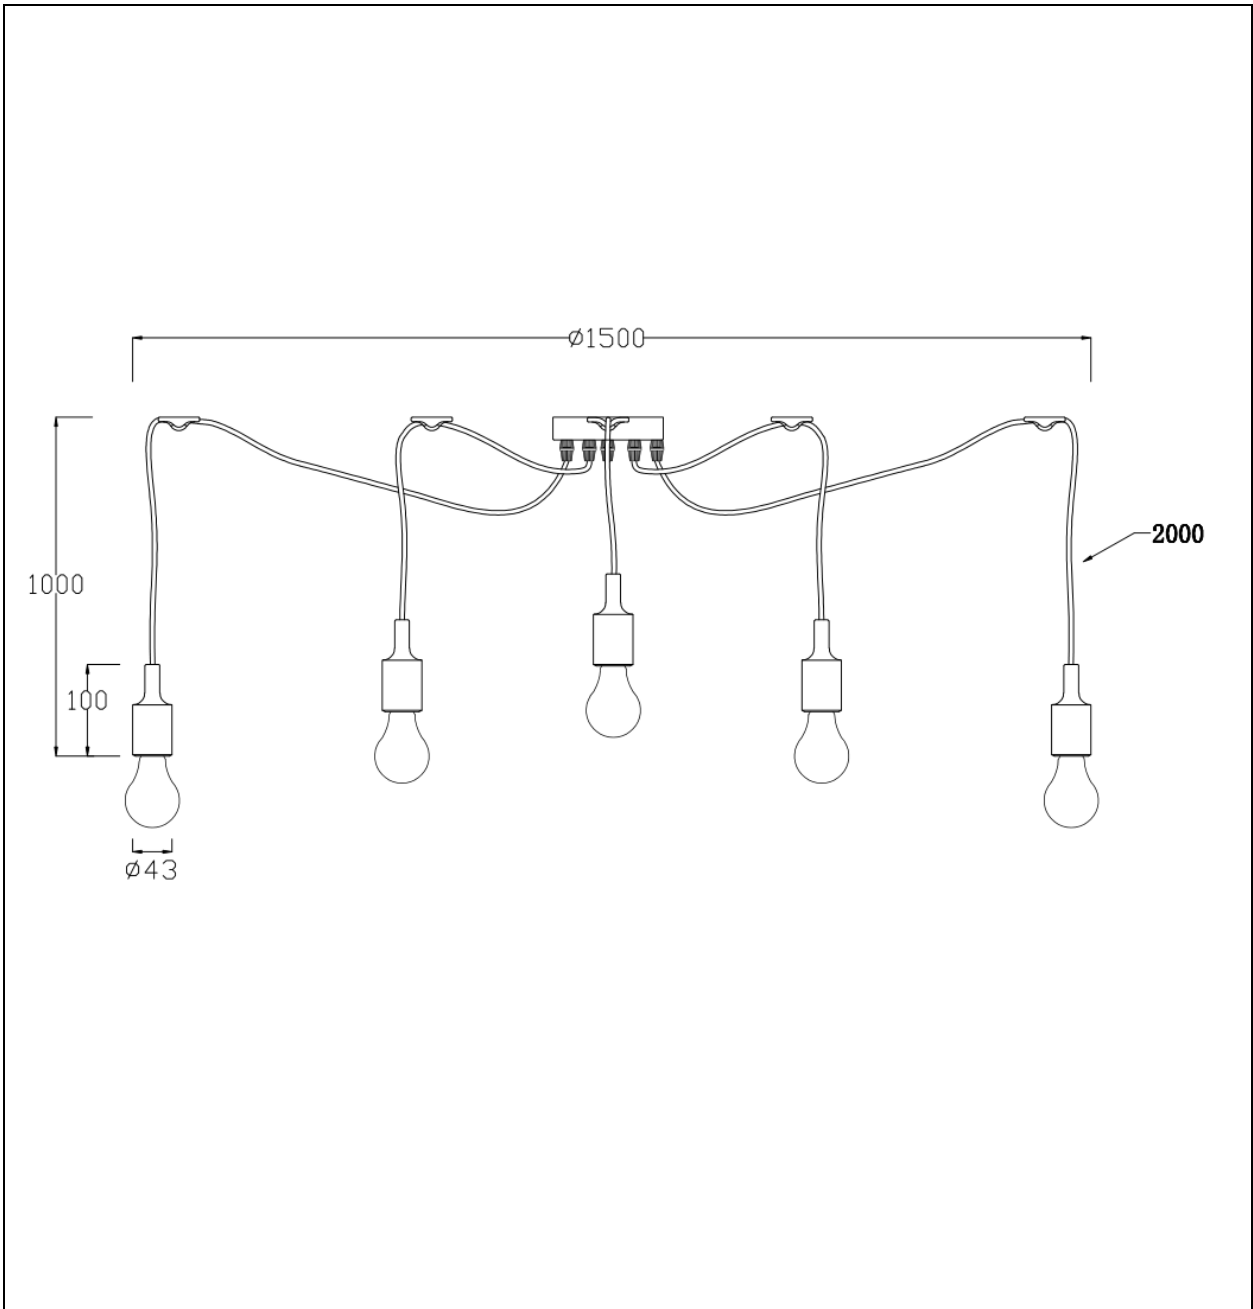

# LUCIDE

Item number: 08408/05/30

## Technical details

Materials used:	Silicon&metal
Color:	Black
Dimmable and how is fixture dimmable	
Size:	Height: 1000mm
	Length: 1500mm
	Width:
	Net weight: 0.9Kg
Power requirements:	220-240V/~50Hz
Bulb type and maximum wattage:	E27 60W
Number of bulbs:	5 x E27
IP degree:	IP20