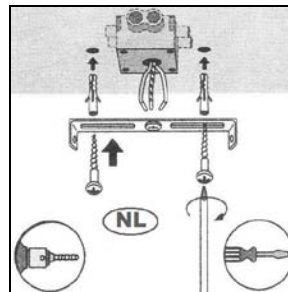

## Technical details

Materials used:	Silicon&metal
Color:	Black
Dimmable and how is fixture dimmable	
Size:	Height: 1000mm
	Length: 1500mm
	Width:
	Net weight: 0.9Kg
Power requirements:	220-240V/~50Hz
Bulb type and maximum wattage:	E27 60W
Number of bulbs:	5 x E27
IP degree:	IP20