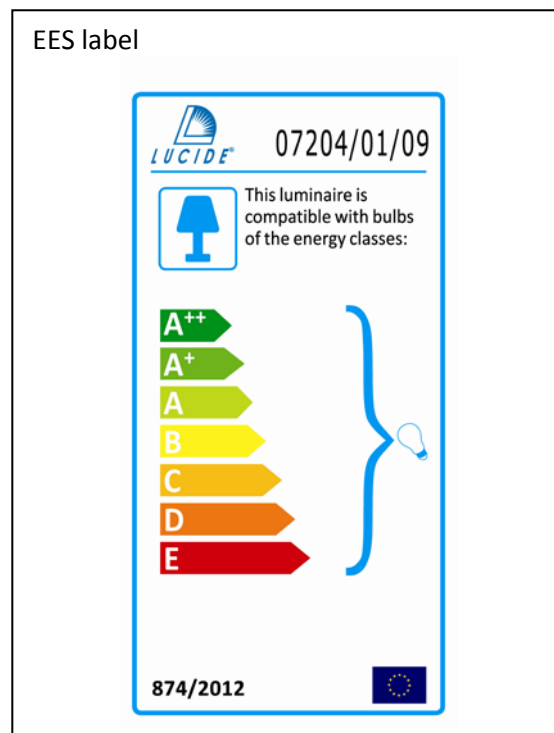

Garantiebestimmungen:

Lucide NV garantiert für einen Zeitraum von 2 Jahren ab Kaufdatum und Kauf durch den Endkunden, dass das gelieferte Produkt frei von Material- und Herstellungsfehlern ist, sofern das Produkt gemäß der Bedienungsanleitung installiert und gewartet wird.
Von der Garantie ausgenommen: 1. Gebrochene Glasteile der Fassung werden nur innerhalb von 14 Tagen ab Kauf durch den Endkunden ersetzt. 2. Normaler Verschleiß, Verfärbungen aufgrund des normalen Gebrauchs. 3. Beschädigungen aufgrund externer Ursachen wie Feuer, Wasser, unsachgemäße Nutzung/ Installation oder Wartung des Produkts.
Kunden müssen das defekte Produkt/Teil und den Originalkaufbeleg einsenden, um Garantieansprüche geltend zu machen.

Other languages of the manual and further explanations can be found on our website.