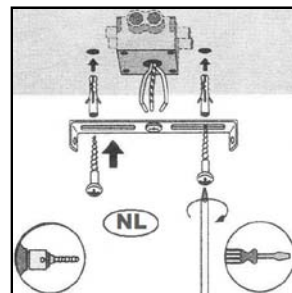

#### Technical details

Materials used:	Metal + Glass
Color:	Canon fusil
Dimmable and how is fixture dimmable	
Size:	Height: 170mm
	Length: 300mm
	Width: 90mm
	Net Weight: 0.4kg
Power requirements:	220-240V / ~50Hz
Bulb type and maximum wattage:	E27 Max. 60W
Number of bulbs:	1XE27
IP degree:	IP20