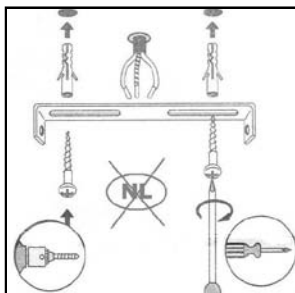

#### Technical details

Materials used:	Metal + Glass
Color:	Canon fusil
Dimmable and how is fixture dimmable	
Size:	Height: 170mm
	Length: 300mm
	Width: 90mm
	Net Weight: 0.4kg
Power requirements:	220-240V / ~50Hz
Bulb type and maximum wattage:	E27 Max. 60W
Number of bulbs:	1XE27
IP degree:	IP20