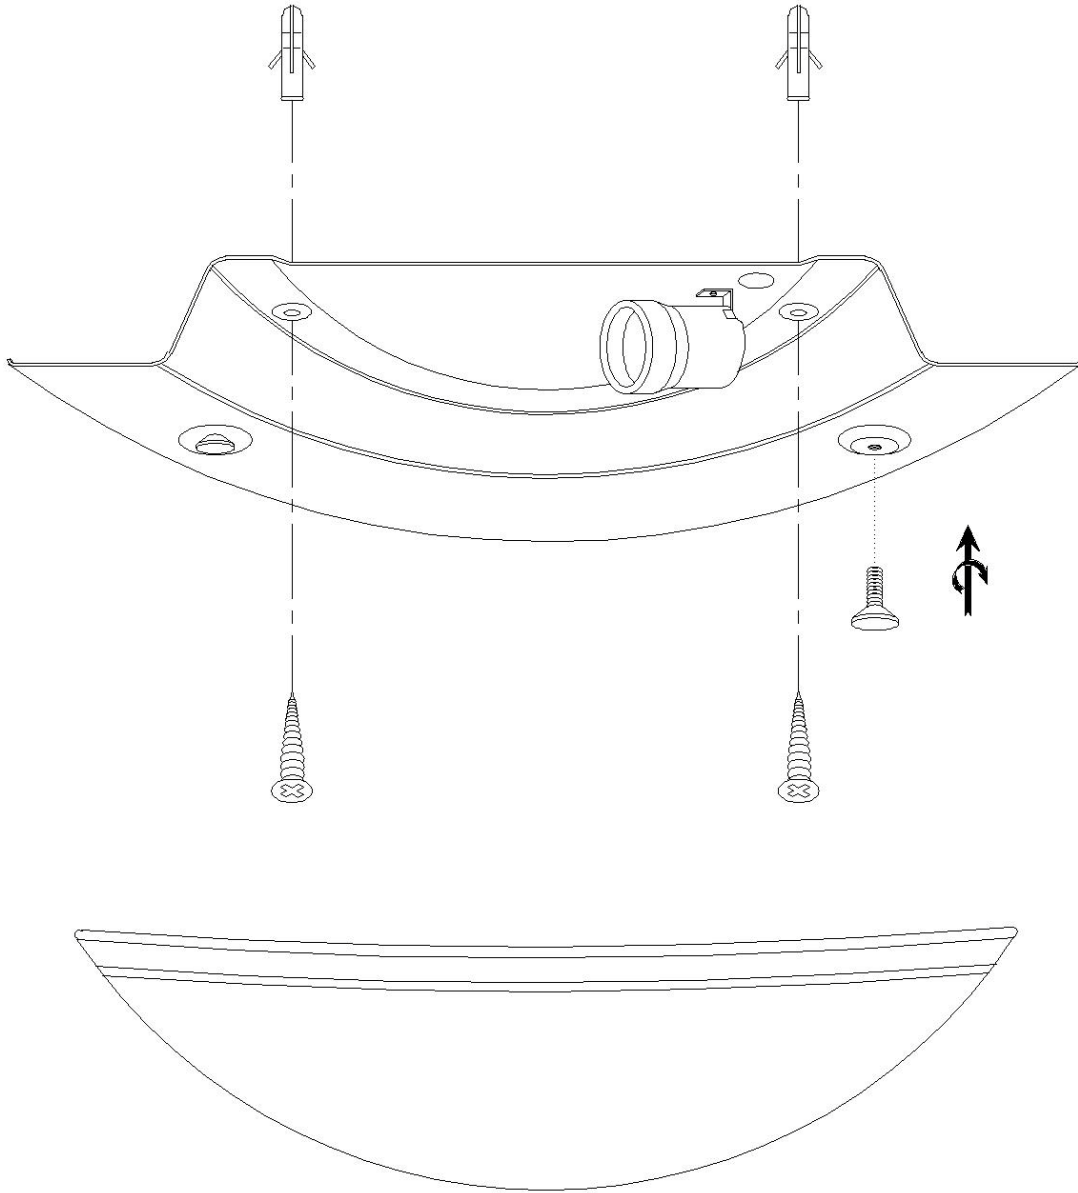

#### Technical details

Materials used:	Metal + Glass
Color:	Canon fusil
Dimmable and how is fixture dimmable	
Size:	Height: 170mm
	Length: 300mm
	Width: 90mm
	Net Weight: 0.4kg
Power requirements:	220-240V / ~50Hz
Bulb type and maximum wattage:	E27 Max. 60W
Number of bulbs:	1XE27
IP degree:	IP20